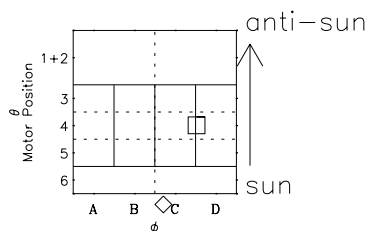

# Galileo EPD Real-Time Omni 97219

Software Version: RTLINE\_OMNI V 1.20  
Data Production: 06-03-00  
Plot Production: Sat Sep 15 19:05:55 2001

◇ = Jupiter look direction  
□ = Corotation look direction