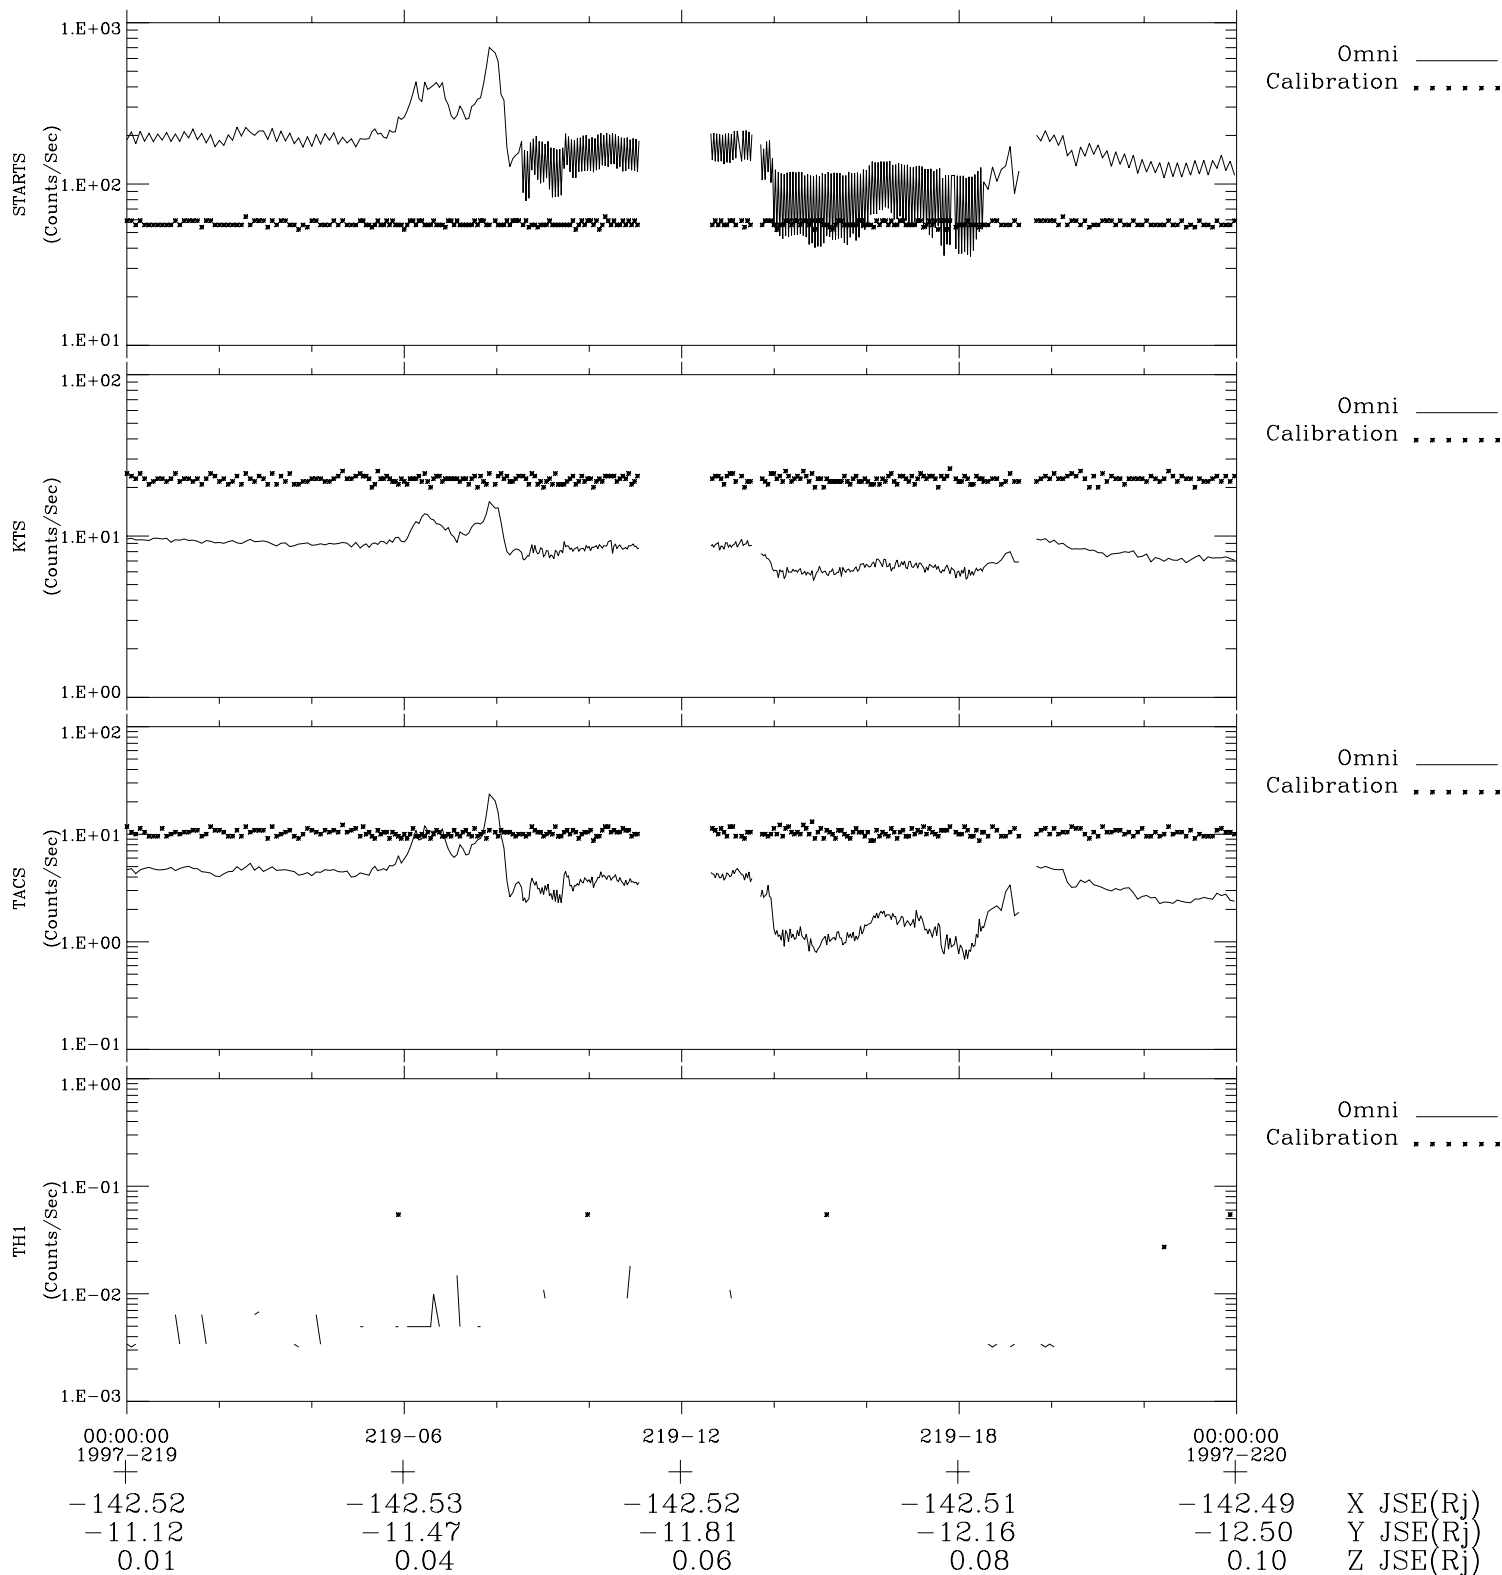

# Galileo EPD Real-Time Omni 97219

Software Version: RTLINE\_OMNI V 1.20  
Data Production: 06-03-00  
Plot Production: Sat Sep 15 19:05:55 2001

◇ = Jupiter look direction  
□ = Corotation look direction