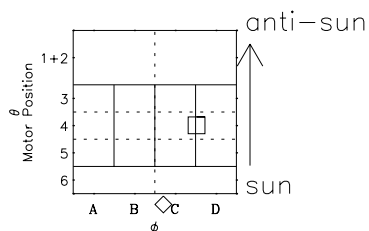

Galileo EPD Real-Time Omni 97219

Software Version: RTLINE_OMNI V 1.20
Data Production: 06-03-00
Plot Production: Sat Sep 15 19:05:54 2001

◇ = Jupiter look direction
□ = Corotation look direction