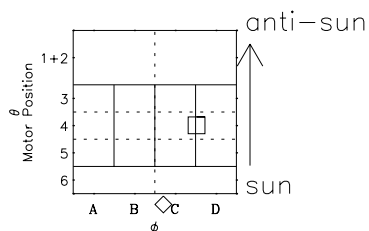

Galileo EPD Real-Time Omni 97219

Software Version: RTLINE_OMNI V 1.20
Data Production: 06-03-00
Plot Production: Sat Sep 15 19:05:53 2001

◇ = Jupiter look direction
□ = Corotation look direction