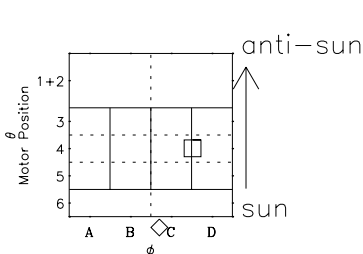

Galileo EPD Real-Time Omni 97219

Software Version: RTLINE_OMNI V 1.20
Data Production: 06-03-00
Plot Production: Sat Sep 15 19:05:53 2001

- ◇ = Jupiter look direction
- = Corotation look direction