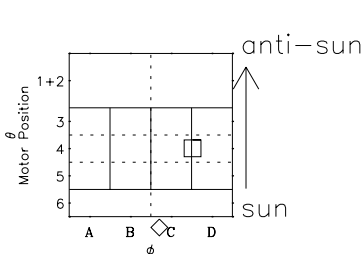

# Galileo EPD Real-Time Six-Sector 97219

Software Version: RTLINE\_R6 V 1.20  
Data Production: 06-03-00  
Plot Production: Sat Sep 15 19:06:12 2001

◇ = Jupiter look direction  
□ = Corotation look direction