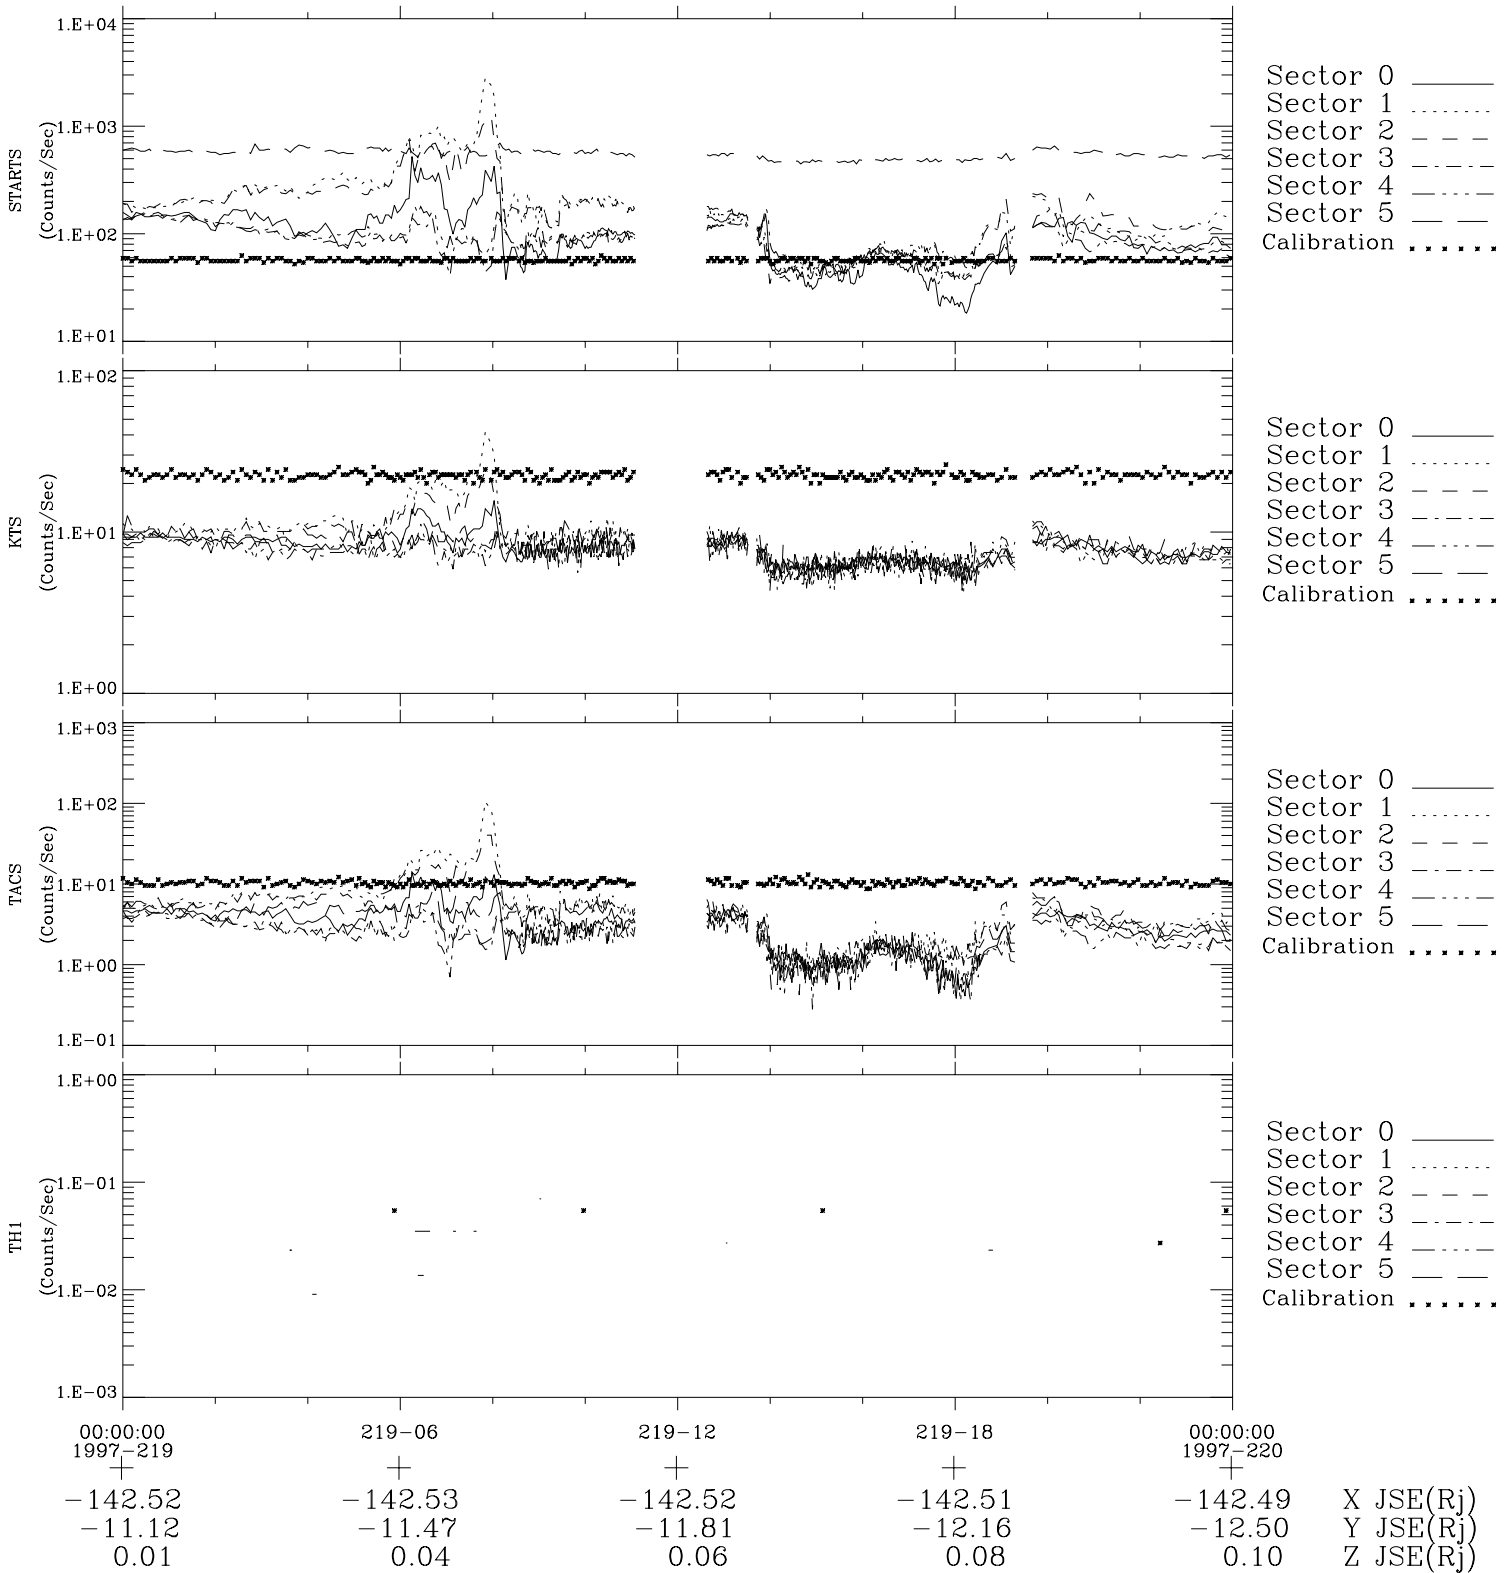

# Galileo EPD Real-Time Six-Sector 97219

Software Version: RTLINE\_R6 V 1.20  
Data Production: 06-03-00  
Plot Production: Sat Sep 15 19:06:12 2001

◇ = Jupiter look direction  
□ = Corotation look direction