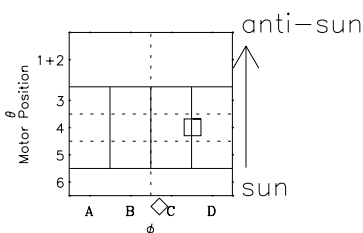

Galileo EPD Real-Time Six-Sector 97219

Software Version: RTLINE_R6 V 1.20
Data Production: 06-03-00
Plot Production: Sat Sep 15 19:06:11 2001

◇ = Jupiter look direction
□ = Corotation look direction