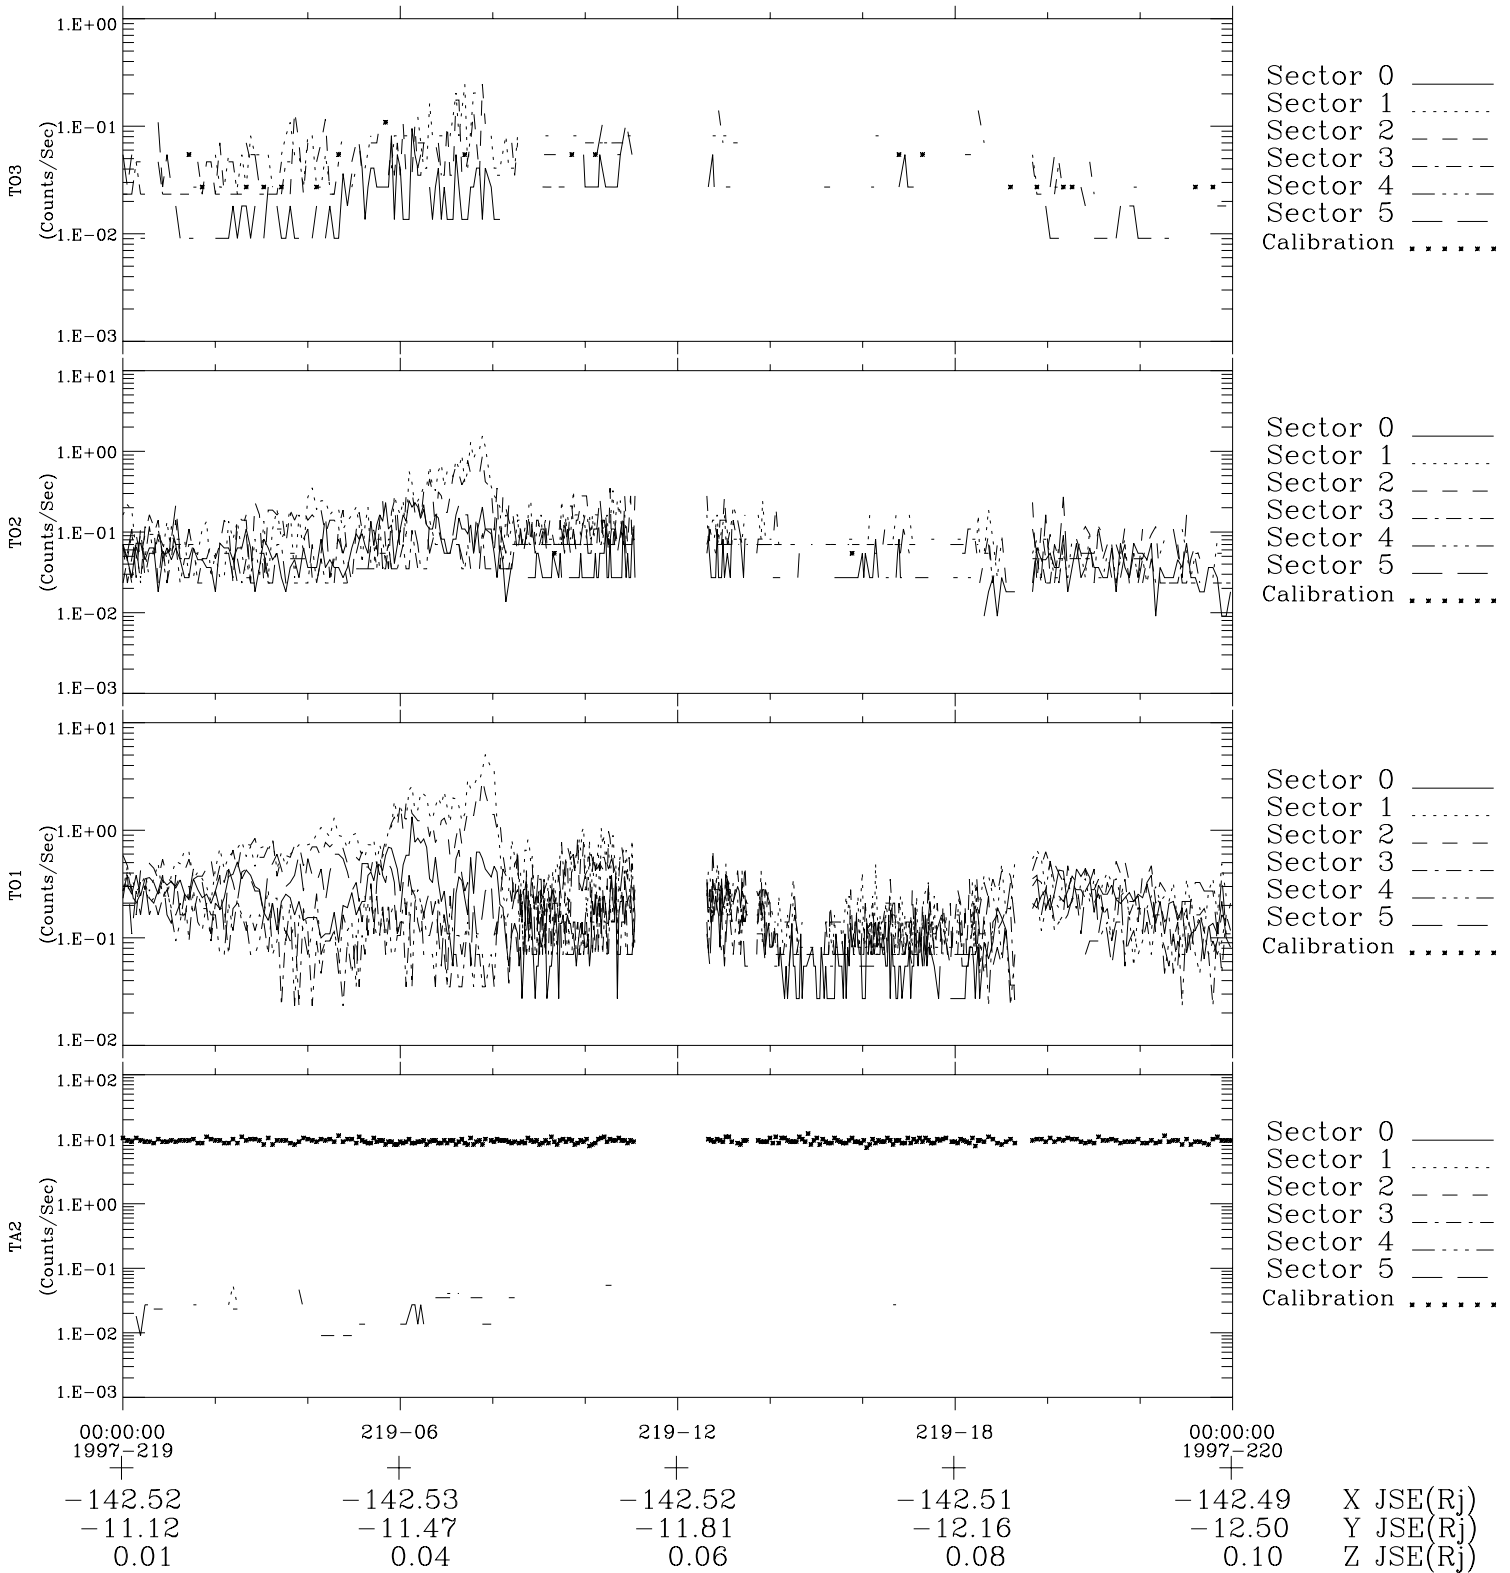

Galileo EPD Real-Time Six-Sector 97219

Software Version: RTLINE_R6 V 1.20
Data Production: 06-03-00
Plot Production: Sat Sep 15 19:06:10 2001

◇ = Jupiter look direction
□ = Corotation look direction