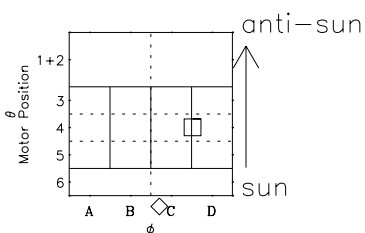

Galileo EPD Real-Time Six-Sector 97219

Software Version: RTLINE_R6 V 1.20
Data Production: 06-03-00
Plot Production: Sat Sep 15 19:06:10 2001

◇ = Jupiter look direction
□ = Corotation look direction