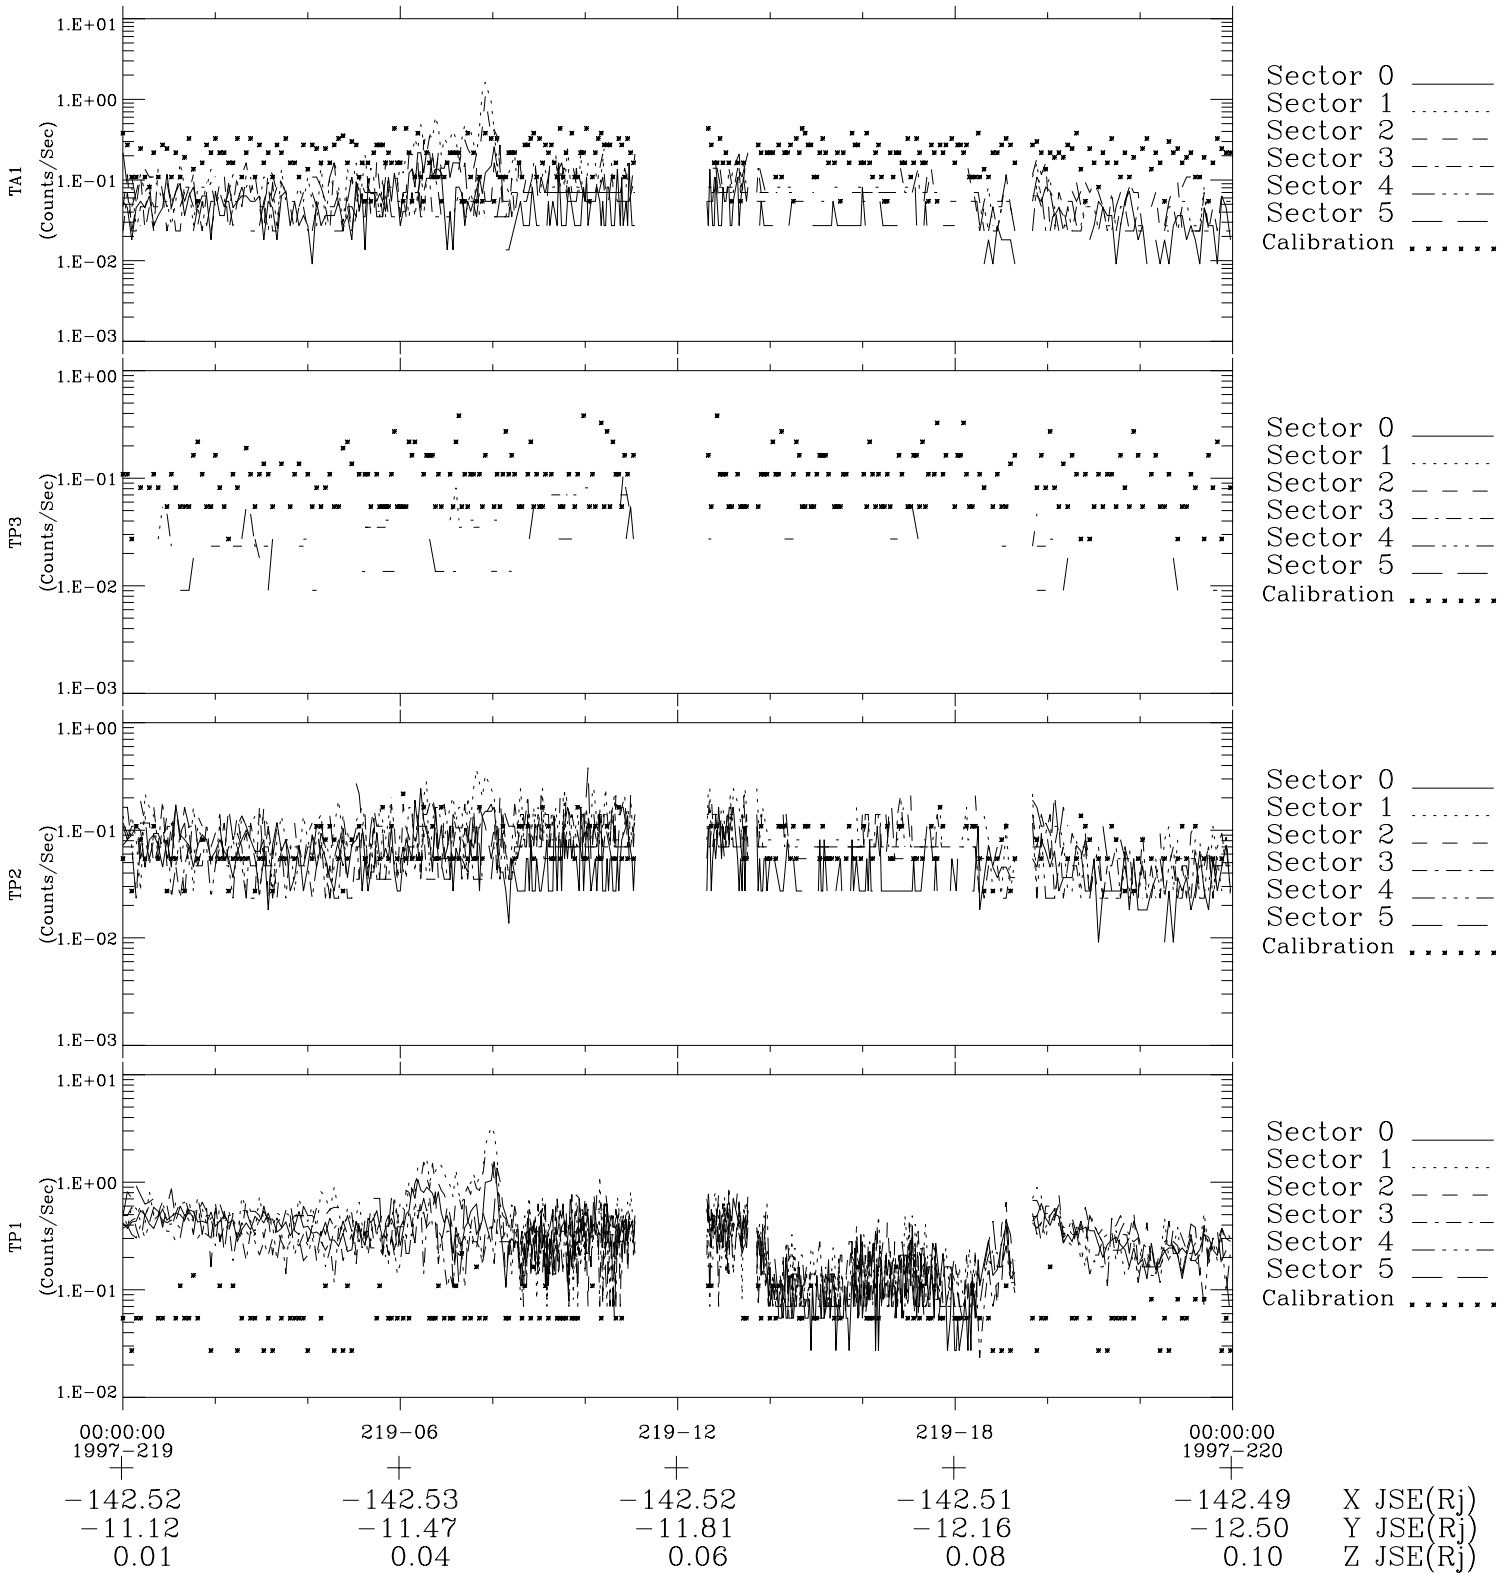

Galileo EPD Real-Time Six-Sector 97219

Software Version: RTLINE_R6 V 1.20
Data Production: 06-03-00
Plot Production: Sat Sep 15 19:06:09 2001

◇ = Jupiter look direction
□ = Corotation look direction