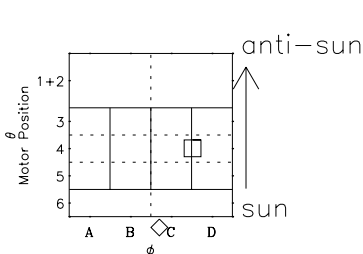

Galileo EPD Real-Time Six-Sector 97219

Software Version: RTLINE_R6 V 1.20
Data Production: 06-03-00
Plot Production: Sat Sep 15 19:06:09 2001

◇ = Jupiter look direction
□ = Corotation look direction