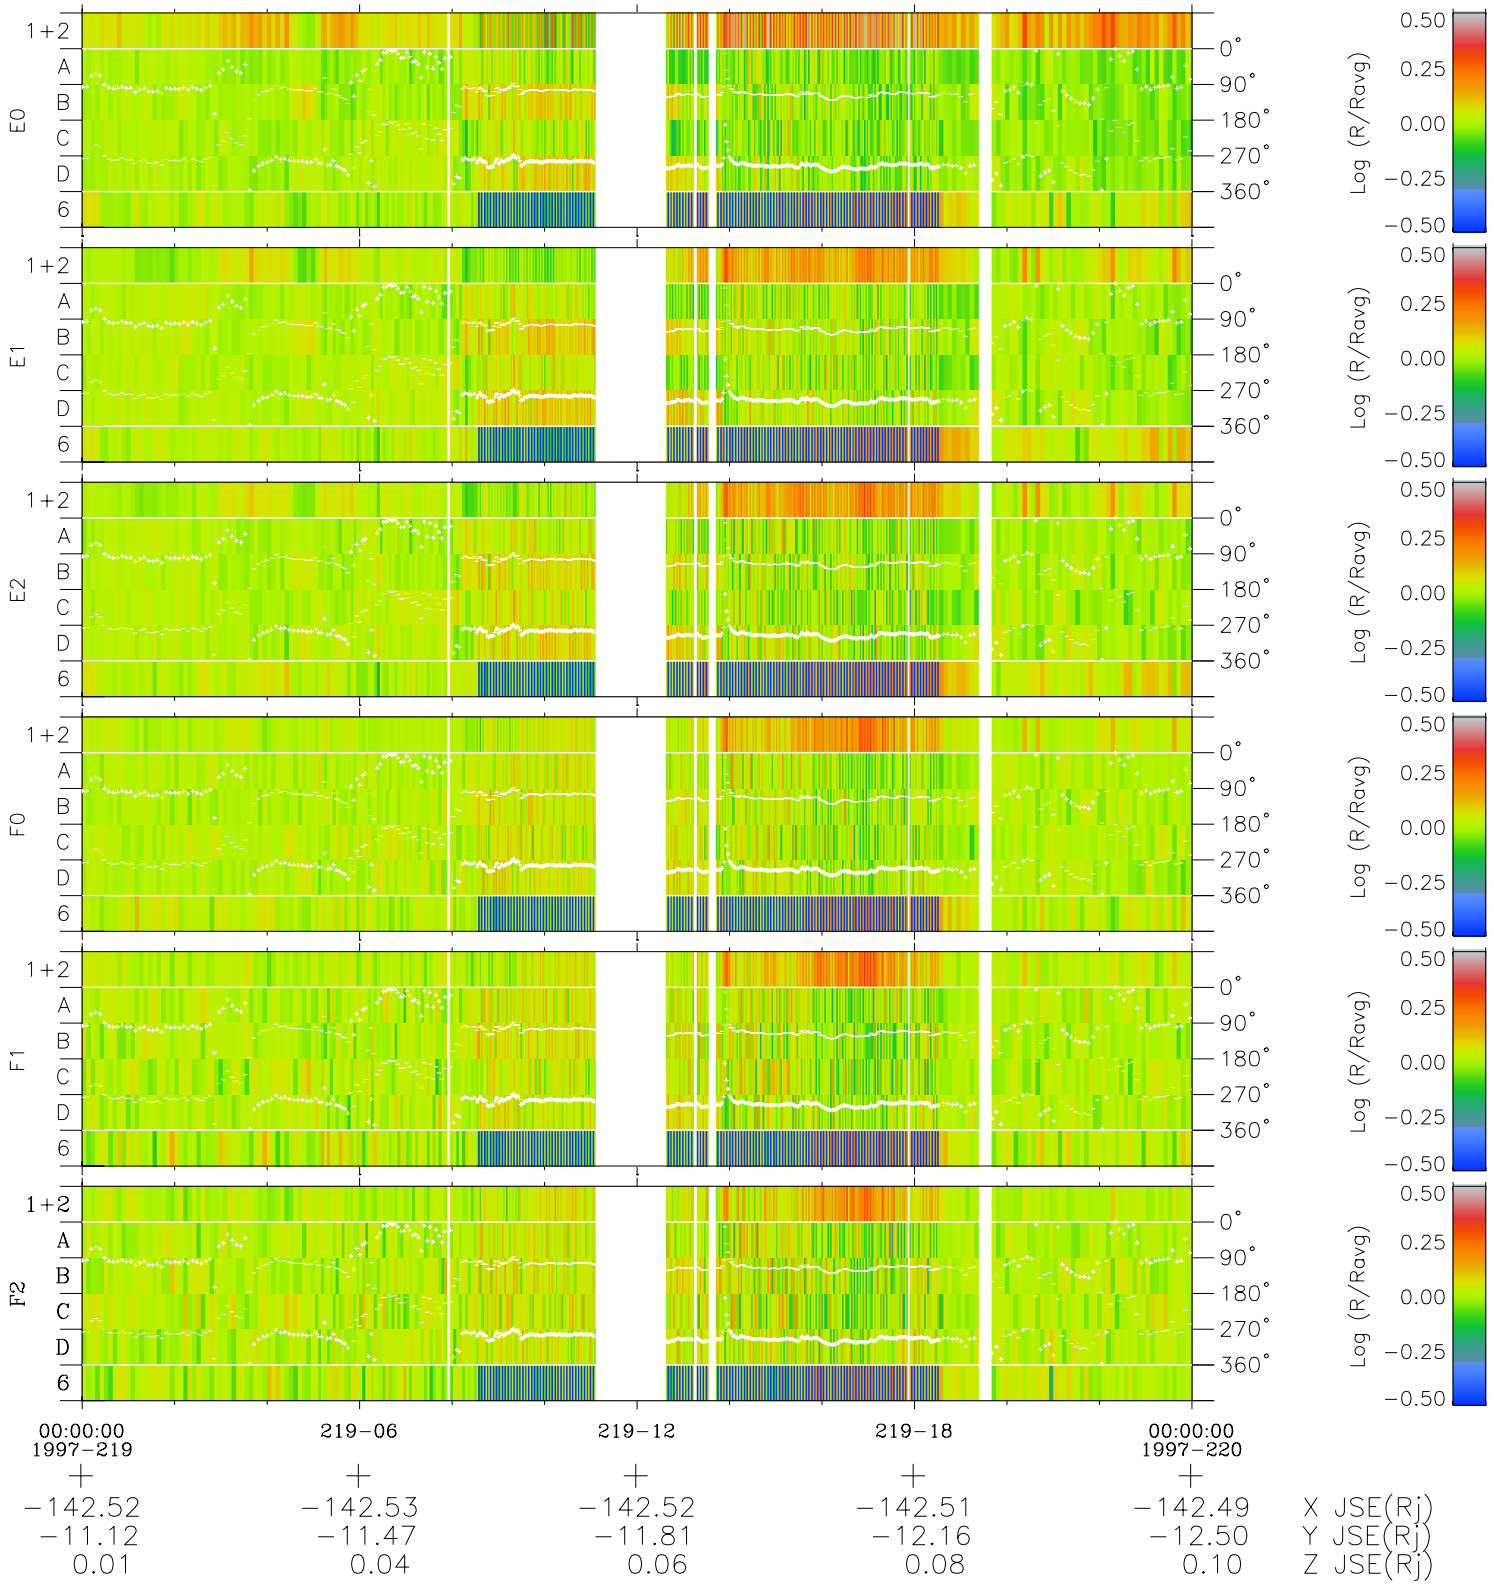

Galileo EPD Real Time Azimuth Anisotropies 97219

Software Version: RTAZIM_MEAN V 1.20
 Data Production: 06-03-00
 Plot Production: Sat Sep 15 19:04:43 2001
 Color File: wondr3
 Geofactor File: 1.1

◇ = Jupiter look direction
 □ = Corotation look direction