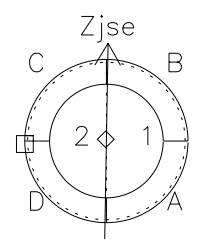

Galileo EPD Real Time Azimuth Anisotropies 97219

Software Version: RTAZIM_MEAN V 1.20
 Data Production: 06-03-00
 Plot Production: Sat Sep 15 19:04:43 2001
 Color File: wondr3
 Geofactor File: 1.1

◇ = Jupiter look direction
 □ = Corotation look direction