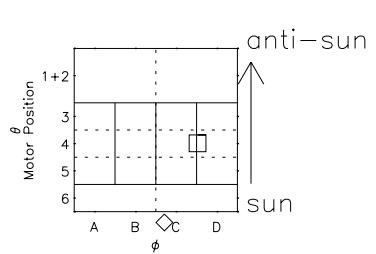

Galileo EPD Real Time Azimuth Anisotropies 97219

Software Version: RTAZIM_MEAN V 1.20
 Data Production: 06-03-00
 Plot Production: Sat Sep 15 19:04:43 2001
 Color File: wondr3
 Geofactor File: 1.1

◇ = Jupiter look direction
 □ = Corotation look direction