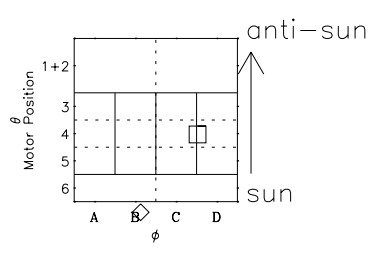

# Galileo EPD Real Time Omni Spectrum 97217

Software Version: RTSPEC\_OMNI V 1.20  
 Data Production: 06-03-00  
 Plot Production: Sat Sep 15 18:38:15 2001  
 Color File: wondr3  
 Geofactor File: 1.1

◇ = Jupiter look direction  
 □ = Corotation look direction