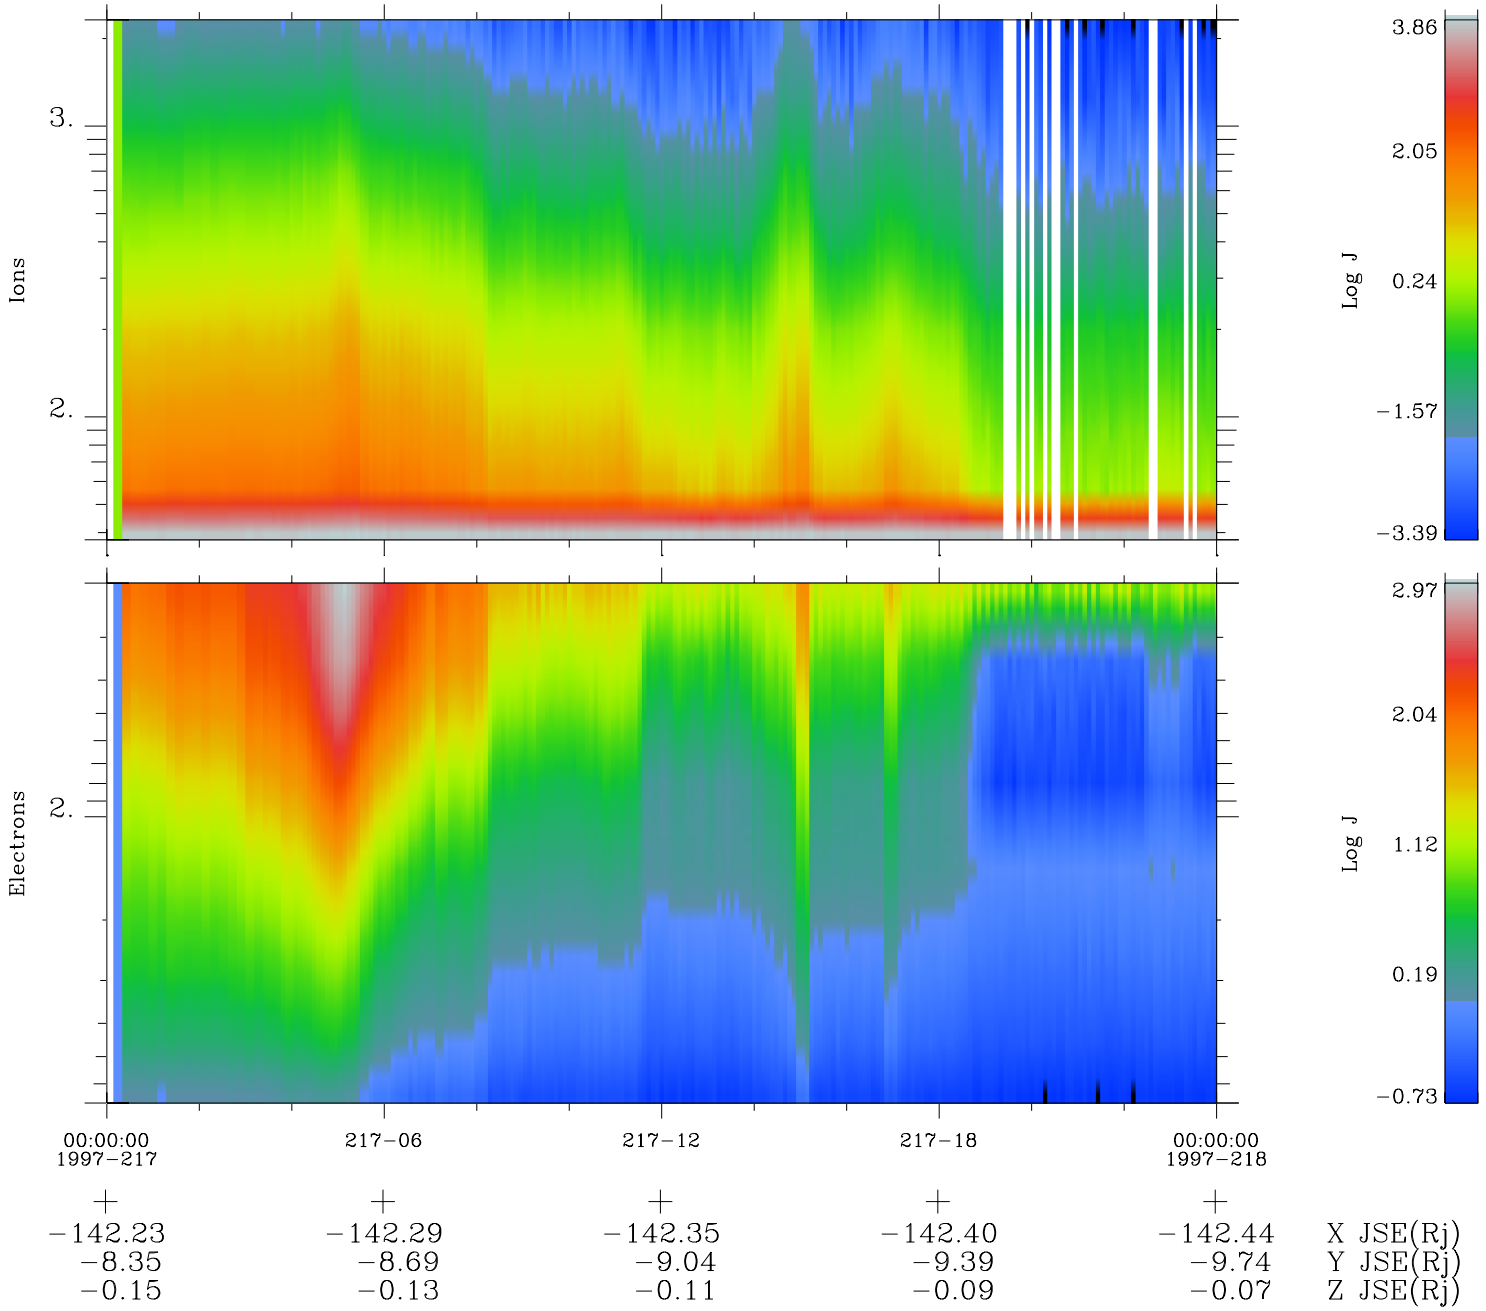

# Galileo EPD Real Time Omni Spectrum 97217

Software Version: RTSPEC\_OMNI V 1.20  
 Data Production: 06-03-00  
 Plot Production: Sat Sep 15 18:38:15 2001  
 Color File: wondr3  
 Geofactor File: 1.1

◇ = Jupiter look direction  
 □ = Corotation look direction