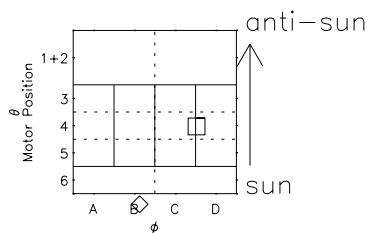

Galileo EPD Real Time R6 Electrons Spectra 97217

Software Version: RTSPEC_R6 V 1.20
 Data Production: 06-03-00
 Plot Production: Sat Sep 15 18:38:06 2001
 Color File: wondr3
 Geofactor File: 1.1

- ◇ = Jupiter look direction
- = Corotation look direction