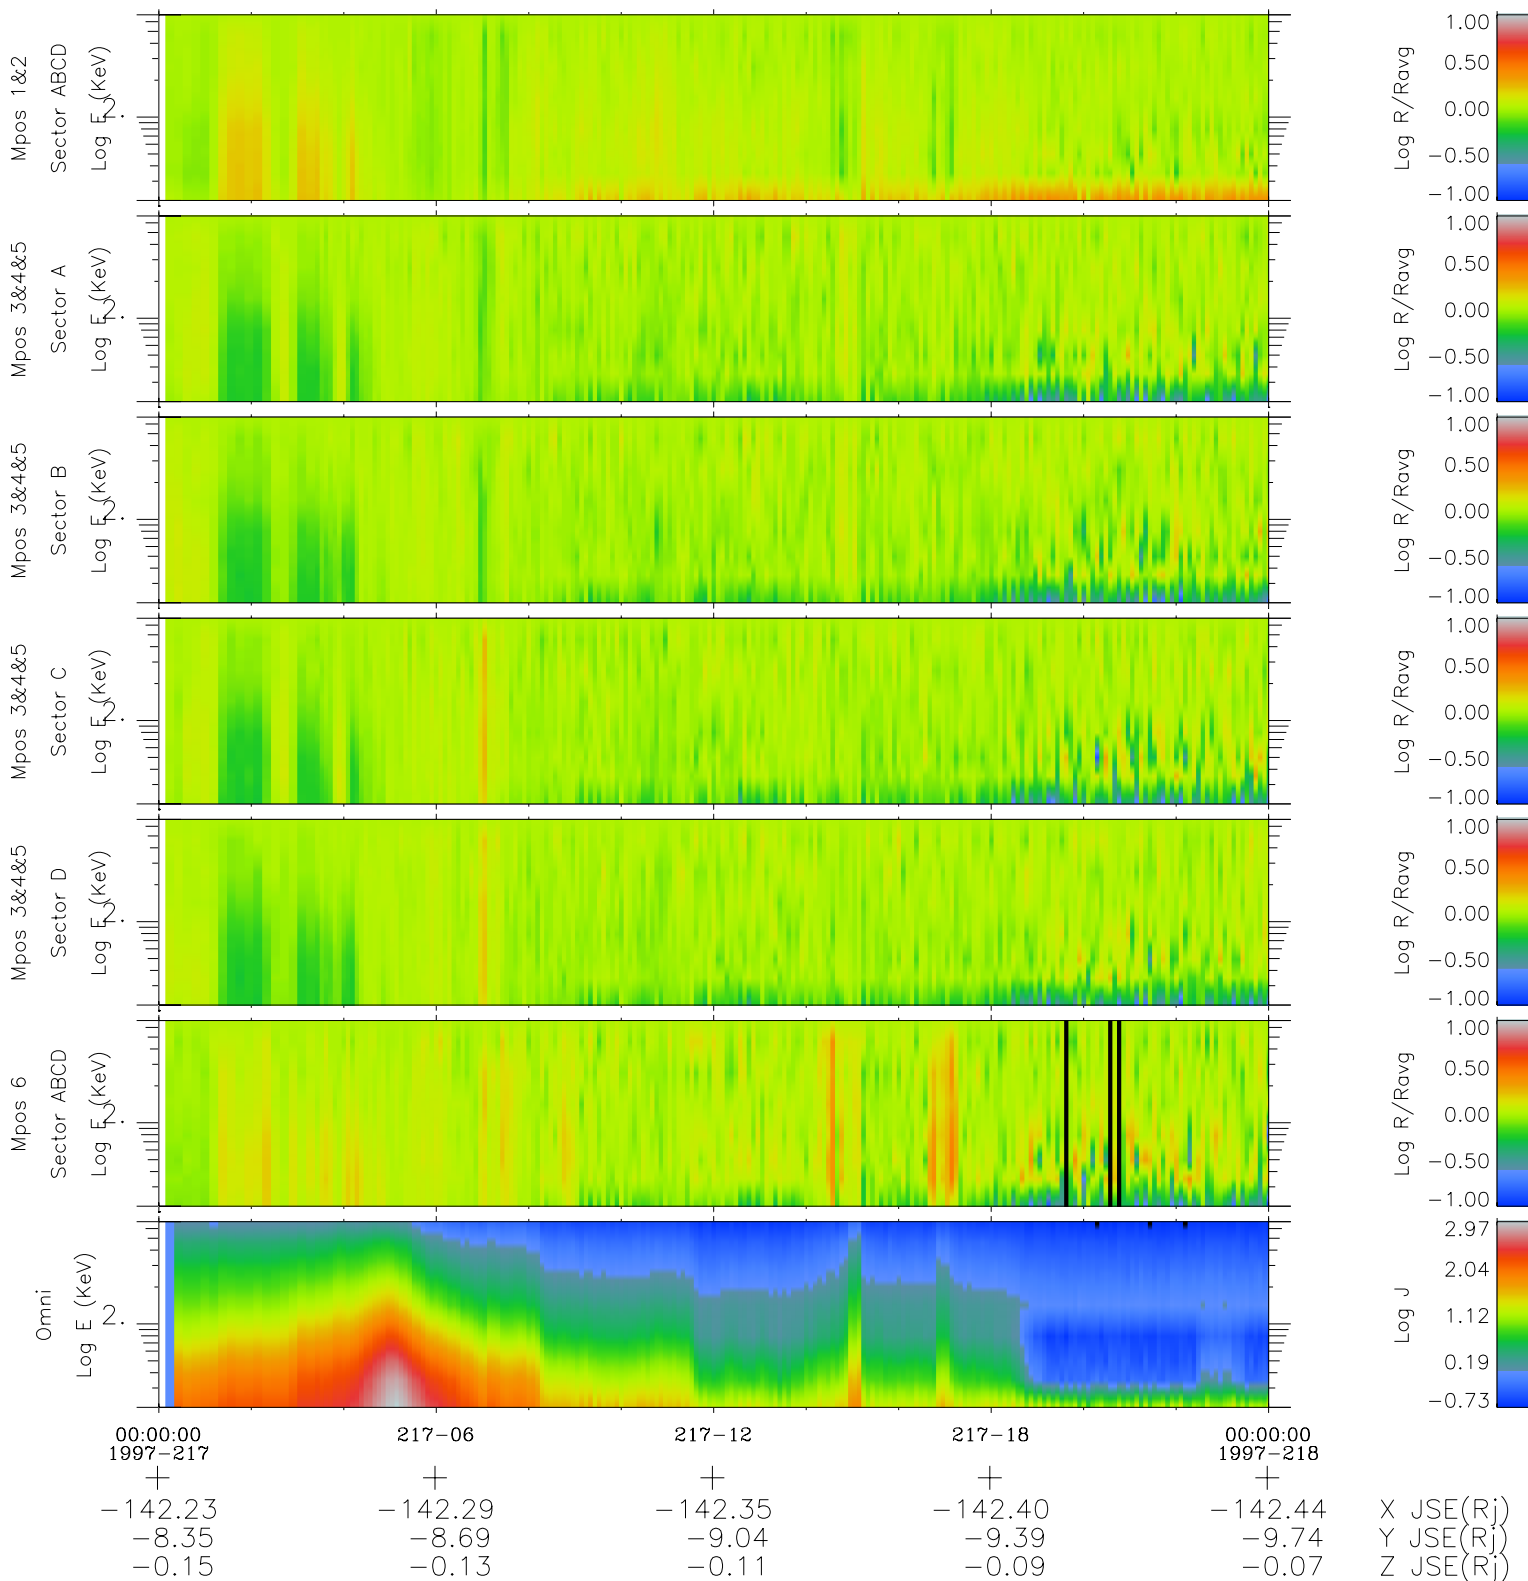

Galileo EPD Real Time R6 Electrons Spectra 97217

Software Version: RTSPEC_R6 V 1.20
 Data Production: 06-03-00
 Plot Production: Sat Sep 15 18:38:06 2001
 Color File: wondr3
 Geofactor File: 1.1

- ◇ = Jupiter look direction
- = Corotation look direction