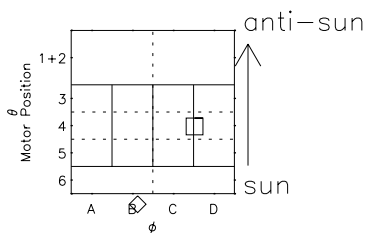

Galileo EPD Real Time R6 Ions Spectra 97217

Software Version: RTSPEC_R6 V 1.20
 Data Production: 06-03-00
 Plot Production: Sat Sep 15 18:37:56 2001
 Color File: wondr3
 Geofactor File: 1.1

- ◇ = Jupiter look direction
- = Corotation look direction