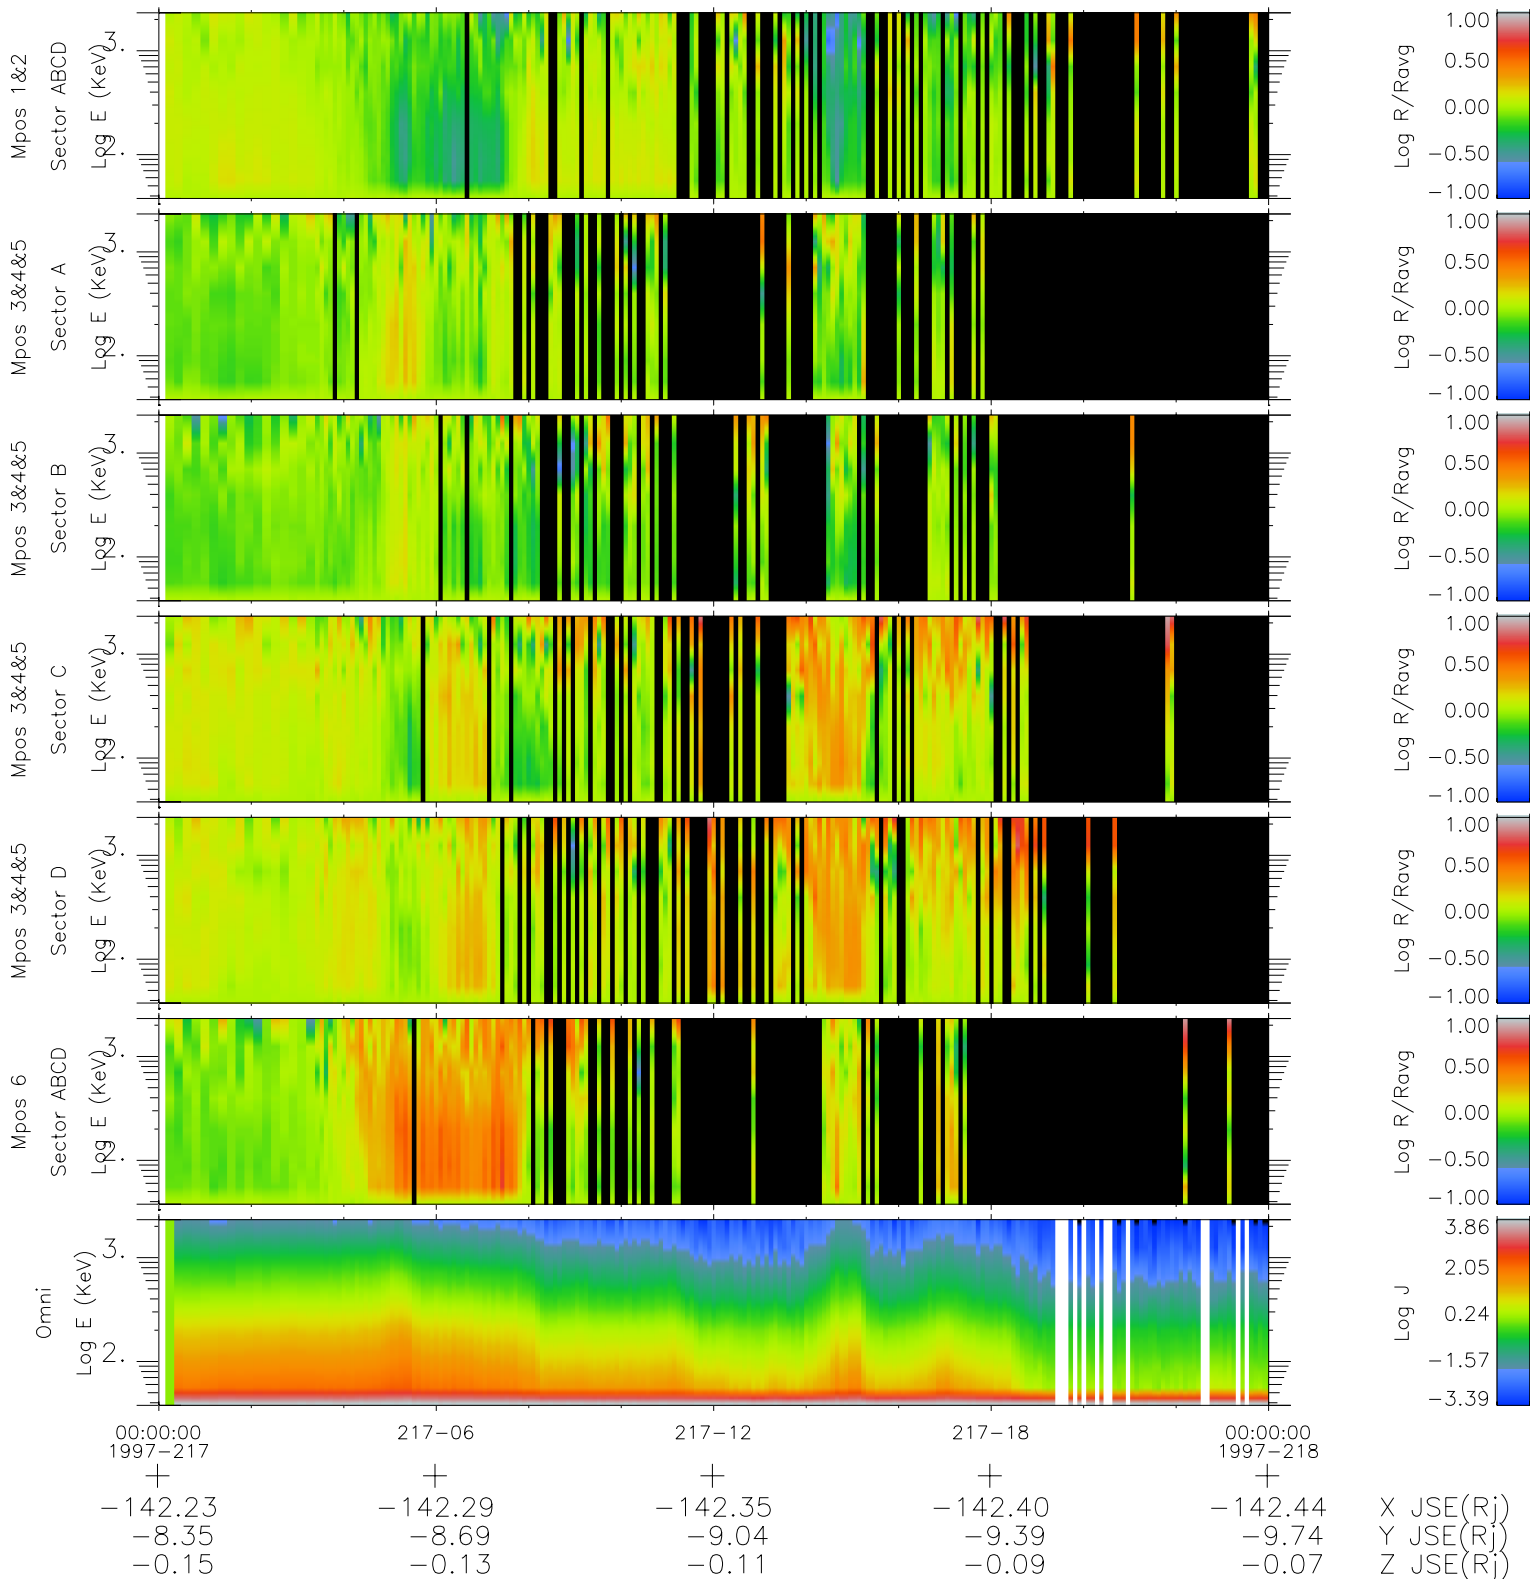

Galileo EPD Real Time R6 Ions Spectra 97217

Software Version: RTSPEC_R6 V 1.20
 Data Production: 06-03-00
 Plot Production: Sat Sep 15 18:37:56 2001
 Color File: wondr3
 Geofactor File: 1.1

- ◇ = Jupiter look direction
- = Corotation look direction