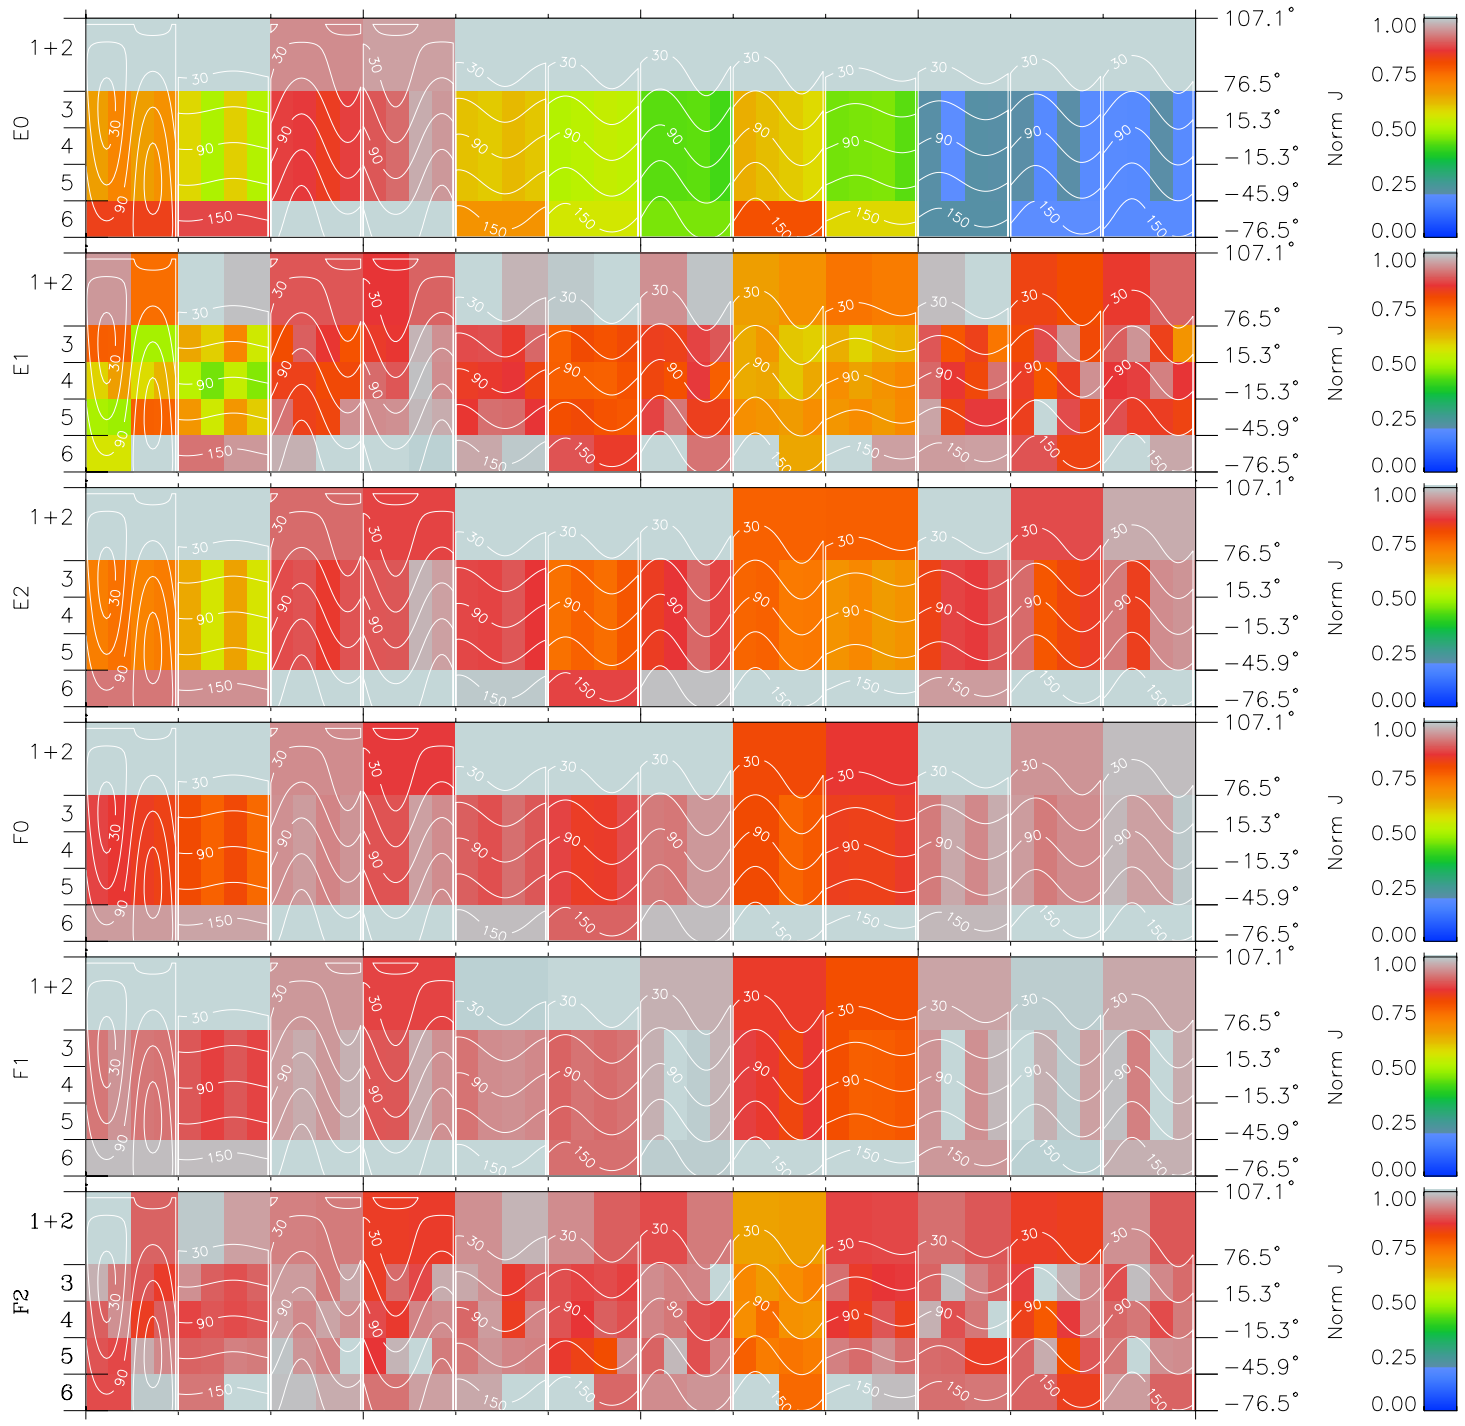

Galileo EPD Real Time All-Sky Anisotropies 97217

Software Version: RTSKY_NORM V 1.20
 Data Production: 06-03-00
 Plot Production: Sat Sep 15 18:39:19 2001
 Color File: wondr3
 Geofactor File: 1.1

00:00:00 1997-217	217-06	217-12	217-18	00:00:00 1997-218	X JSE(R _j)	Y JSE(R _j)	Z JSE(R _j)
+ -142.23 -8.35 -0.15	+ -142.29 -8.69 -0.13	+ -142.35 -9.04 -0.11	+ -142.40 -9.39 -0.09	+ -142.44 -9.74 -0.07			

- ◇ = Jupiter look direction
- = Corotation look direction