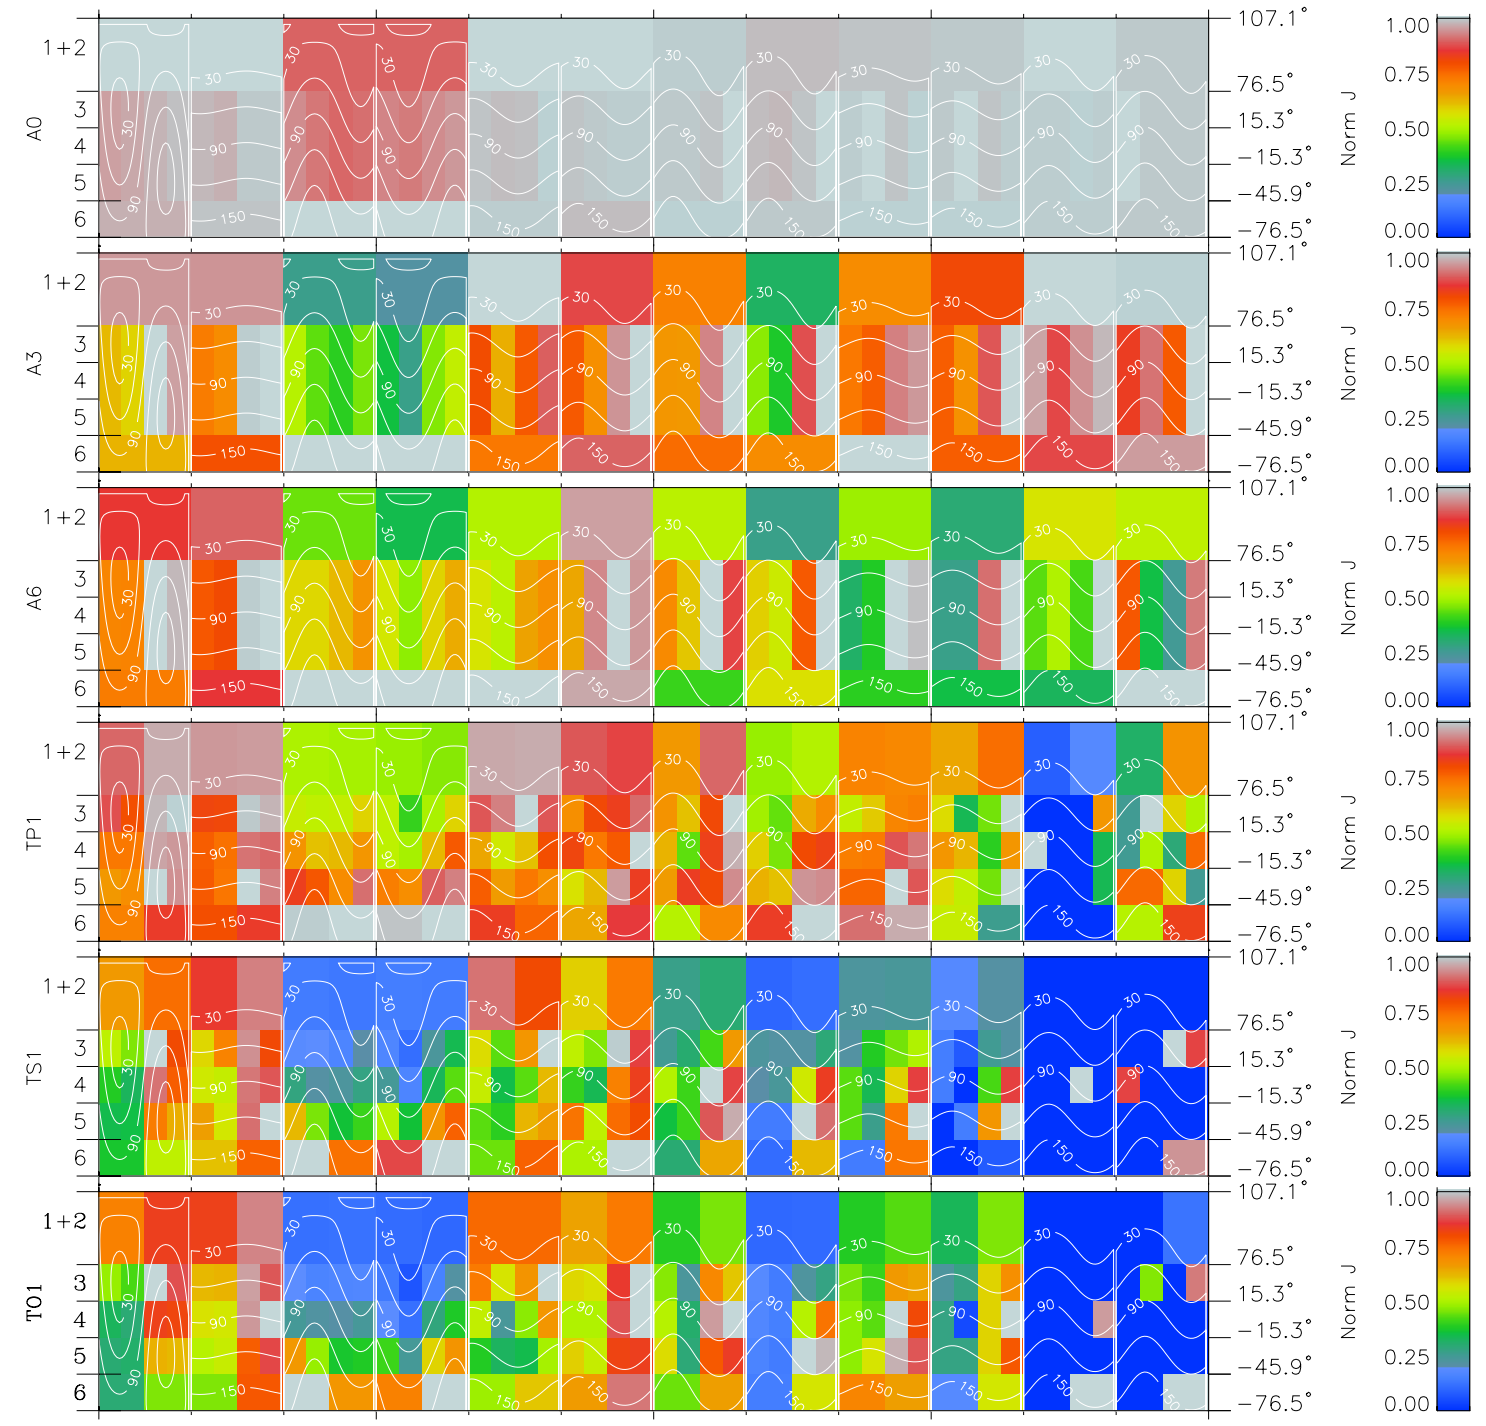

Galileo EPD Real Time All-Sky Anisotropies 97217

Software Version: RTSKY_NORM V 1.20
 Data Production: 06-03-00
 Plot Production: Sat Sep 15 18:39:09 2001
 Color File: wondr3
 Geofactor File: 1.1

00:00:00 1997-217	217-06	217-12	217-18	00:00:00 1997-218	X JSE(R _j)	Y JSE(R _j)	Z JSE(R _j)
+ -142.23 -8.35 -0.15	+ -142.29 -8.69 -0.13	+ -142.35 -9.04 -0.11	+ -142.40 -9.39 -0.09	+ -142.44 -9.74 -0.07			

- ◇ = Jupiter look direction
- = Corotation look direction