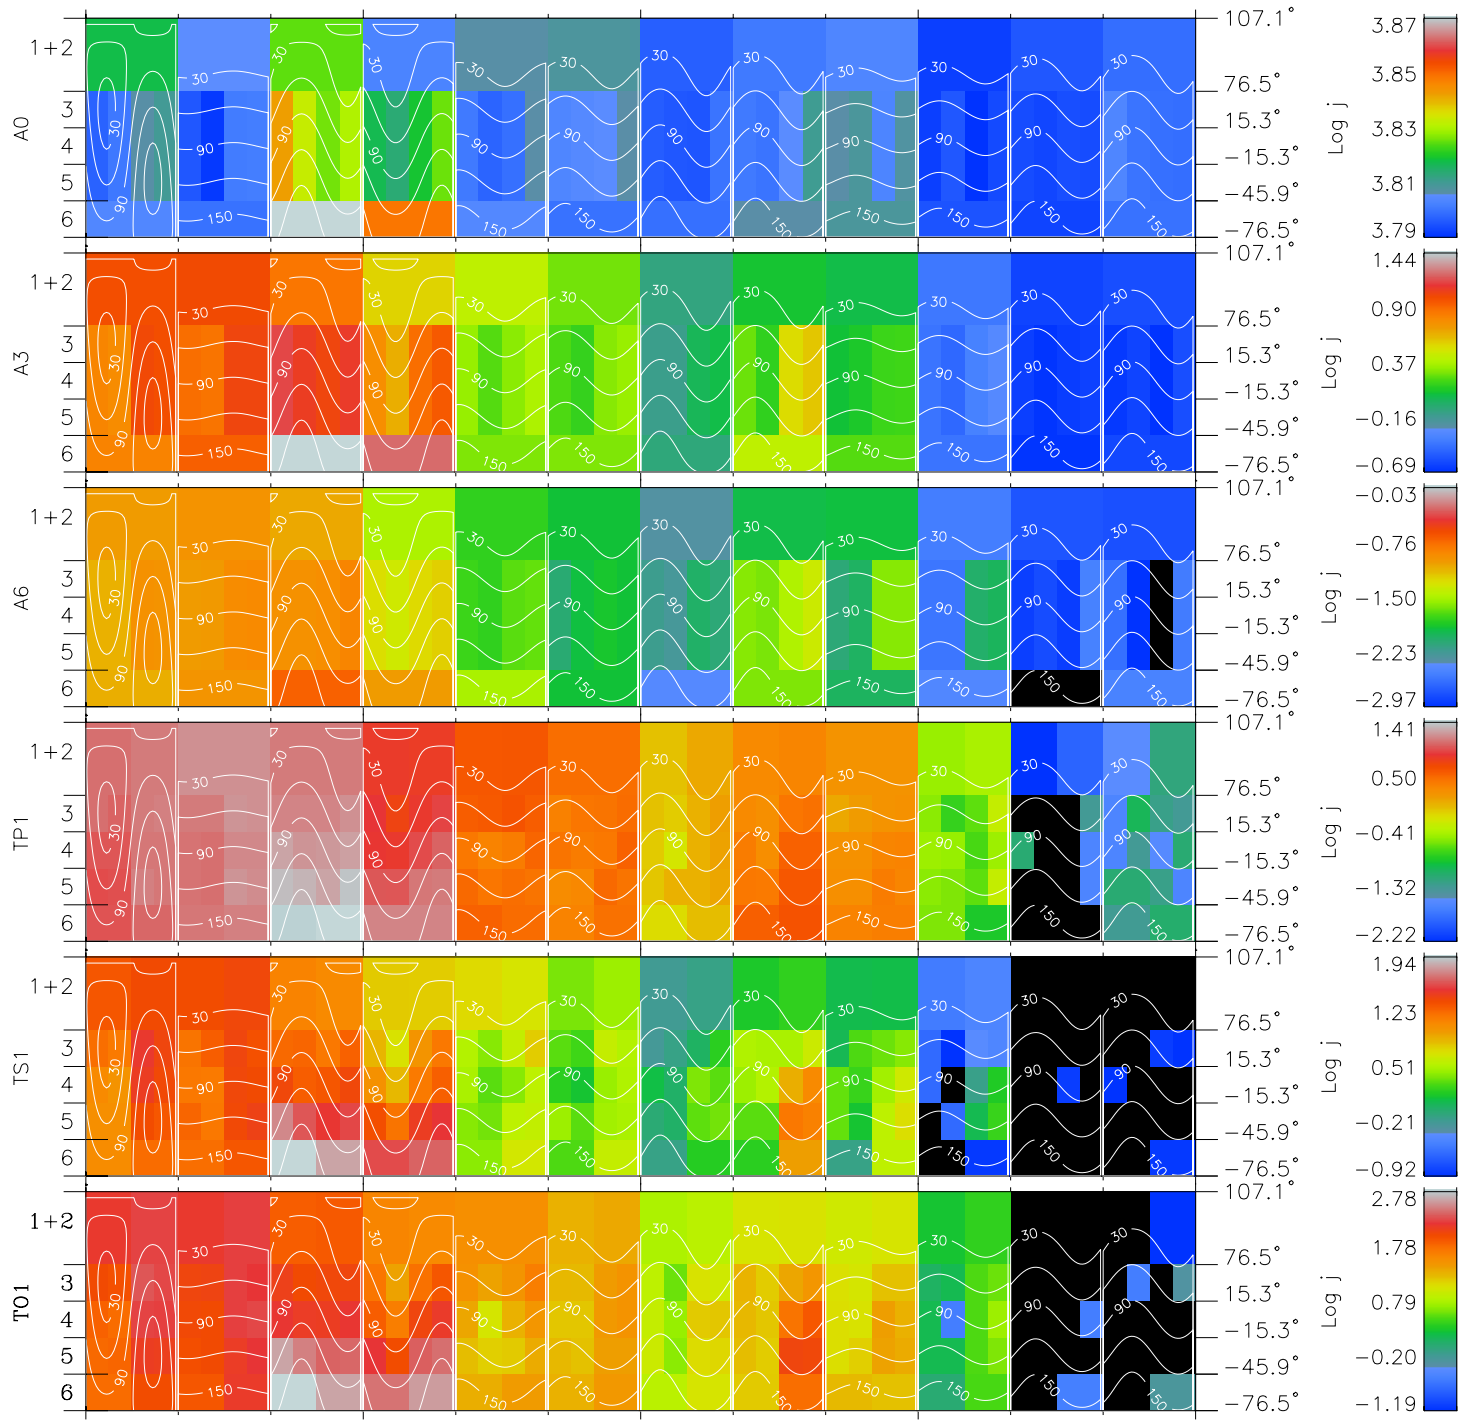

Galileo EPD Real Time All-Sky Anisotropies 97217

Software Version: RTSKY_FLUX V 1.20
 Data Production: 06-03-00
 Plot Production: Sat Sep 15 18:38:47 2001
 Color File: wondr3
 Geofactor File: 1.1

00:00:00 1997-217	217-06	217-12	217-18	00:00:00 1997-218	X JSE(R _j)
+ -142.23 -8.35 -0.15	+ -142.29 -8.69 -0.13	+ -142.35 -9.04 -0.11	+ -142.40 -9.39 -0.09	+ -142.44 -9.74 -0.07	Y JSE(R _j)
					Z JSE(R _j)

- ◇ = Jupiter look direction
- = Corotation look direction