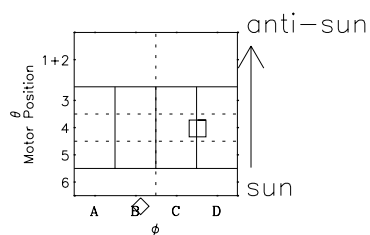

# Galileo EPD Real-Time Omni 97217

Software Version: RTLINE\_OMNI V 1.20  
Data Production: 06-03-00  
Plot Production: Sat Sep 15 18:41:22 2001

◇ = Jupiter look direction  
□ = Corotation look direction