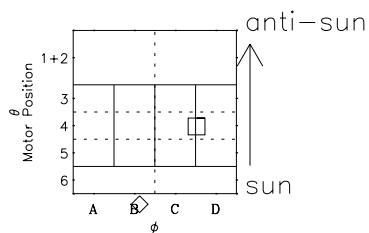

Galileo EPD Real-Time Omni 97217

Software Version: RTLINE_OMNI V 1.20
Data Production: 06-03-00
Plot Production: Sat Sep 15 18:41:22 2001

- ◇ = Jupiter look direction
- = Corotation look direction