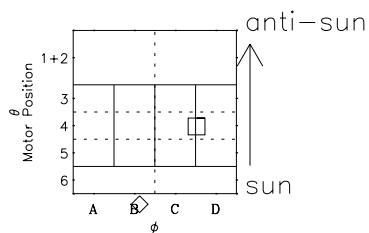

Galileo EPD Real-Time Omni 97217

Software Version: RTLINE_OMNI V 1.20
Data Production: 06-03-00
Plot Production: Sat Sep 15 18:41:21 2001

- ◇ = Jupiter look direction
- = Corotation look direction