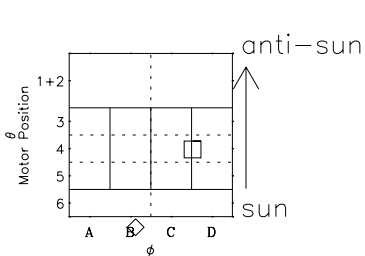

Galileo EPD Real-Time Omni 97217

Software Version: RTLINE_OMNI V 1.20
Data Production: 06-03-00
Plot Production: Sat Sep 15 18:41:21 2001

- ◇ = Jupiter look direction
- = Corotation look direction