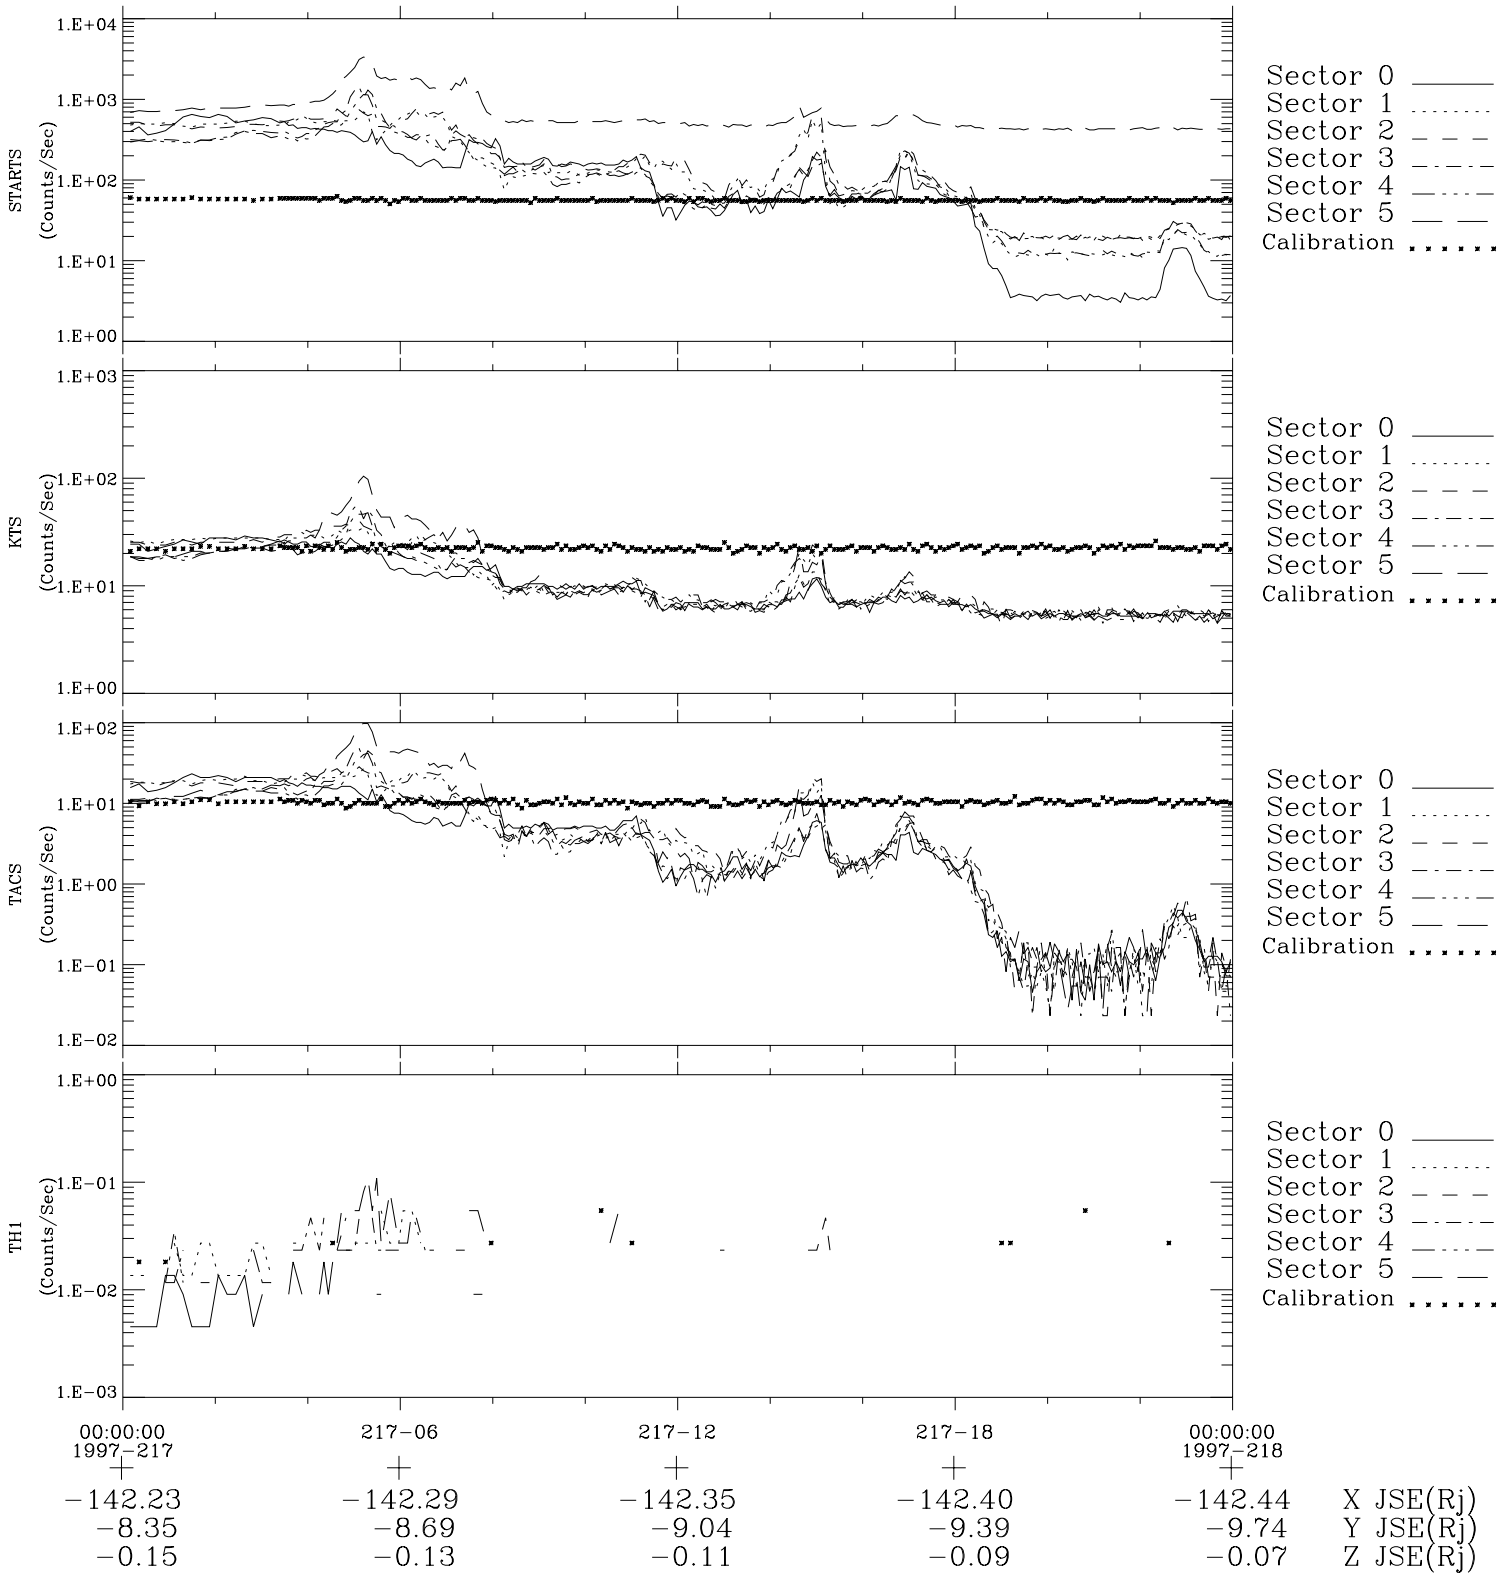

Galileo EPD Real-Time Six-Sector 97217

Software Version: RTLINE_R6 V 1.20
Data Production: 06-03-00
Plot Production: Sat Sep 15 18:41:33 2001

◇ = Jupiter look direction
□ = Corotation look direction