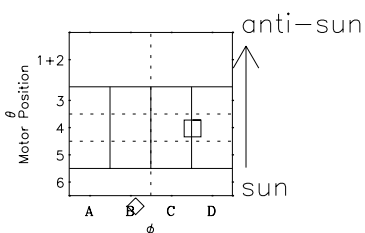

Galileo EPD Real-Time Six-Sector 97217

Software Version: RTLINE_R6 V 1.20
Data Production: 06-03-00
Plot Production: Sat Sep 15 18:41:33 2001

◇ = Jupiter look direction
□ = Corotation look direction