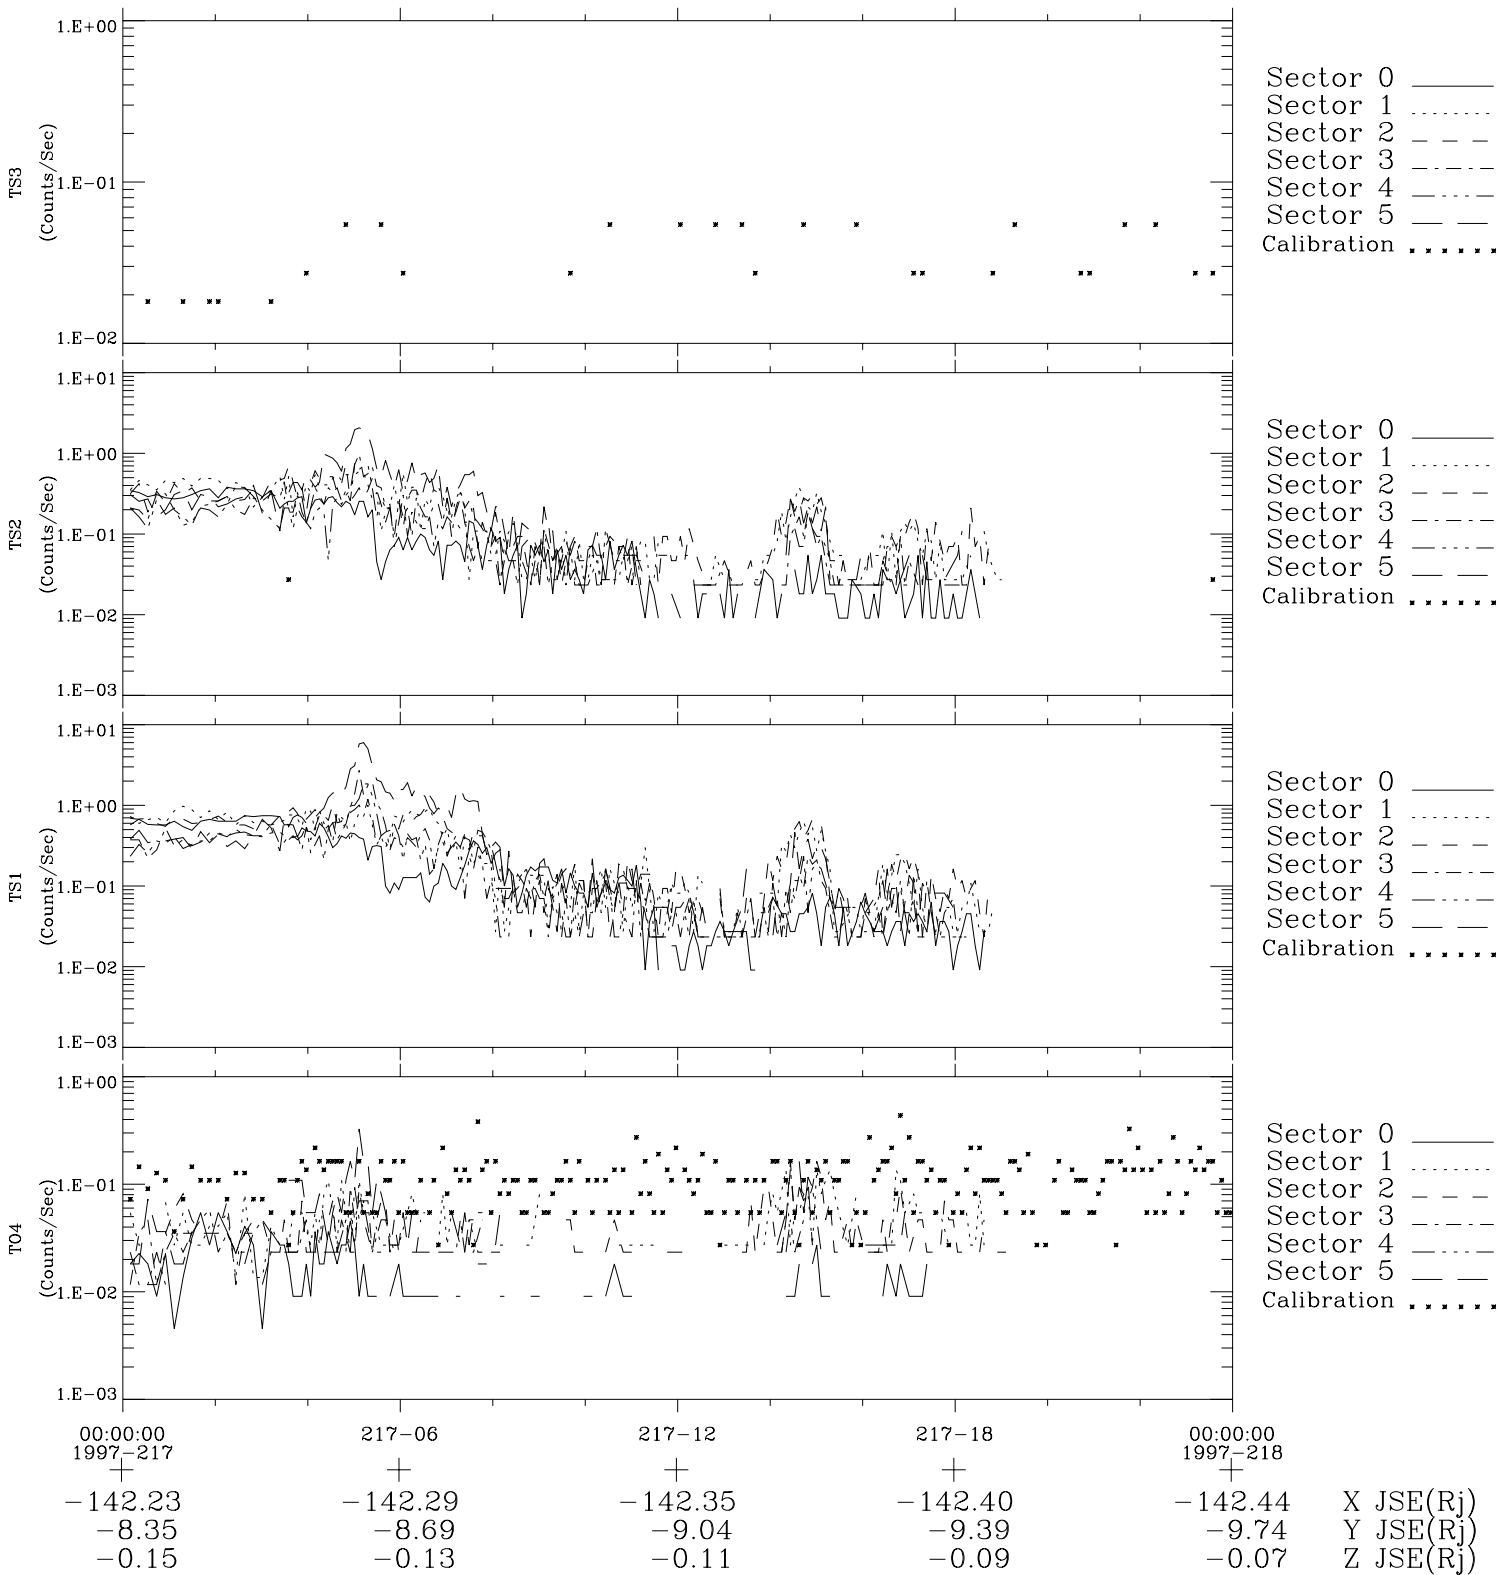

Galileo EPD Real-Time Six-Sector 97217

Software Version: RTLINE_R6 V 1.20
Data Production: 06-03-00
Plot Production: Sat Sep 15 18:41:32 2001

◇ = Jupiter look direction
□ = Corotation look direction