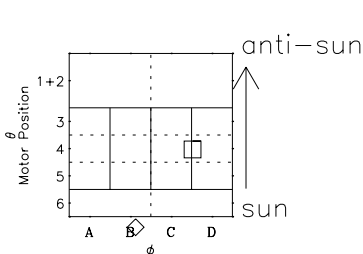

Galileo EPD Real-Time Six-Sector 97217

Software Version: RTLINE_R6 V 1.20
Data Production: 06-03-00
Plot Production: Sat Sep 15 18:41:32 2001

◇ = Jupiter look direction
□ = Corotation look direction