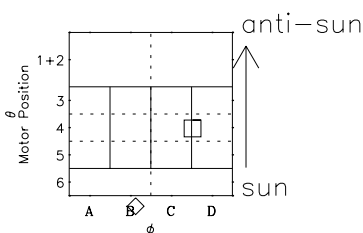

# Galileo EPD Real-Time Six-Sector 97217

Software Version: RTLINE\_R6 V 1.20  
Data Production: 06-03-00  
Plot Production: Sat Sep 15 18:41:32 2001

◇ = Jupiter look direction  
□ = Corotation look direction