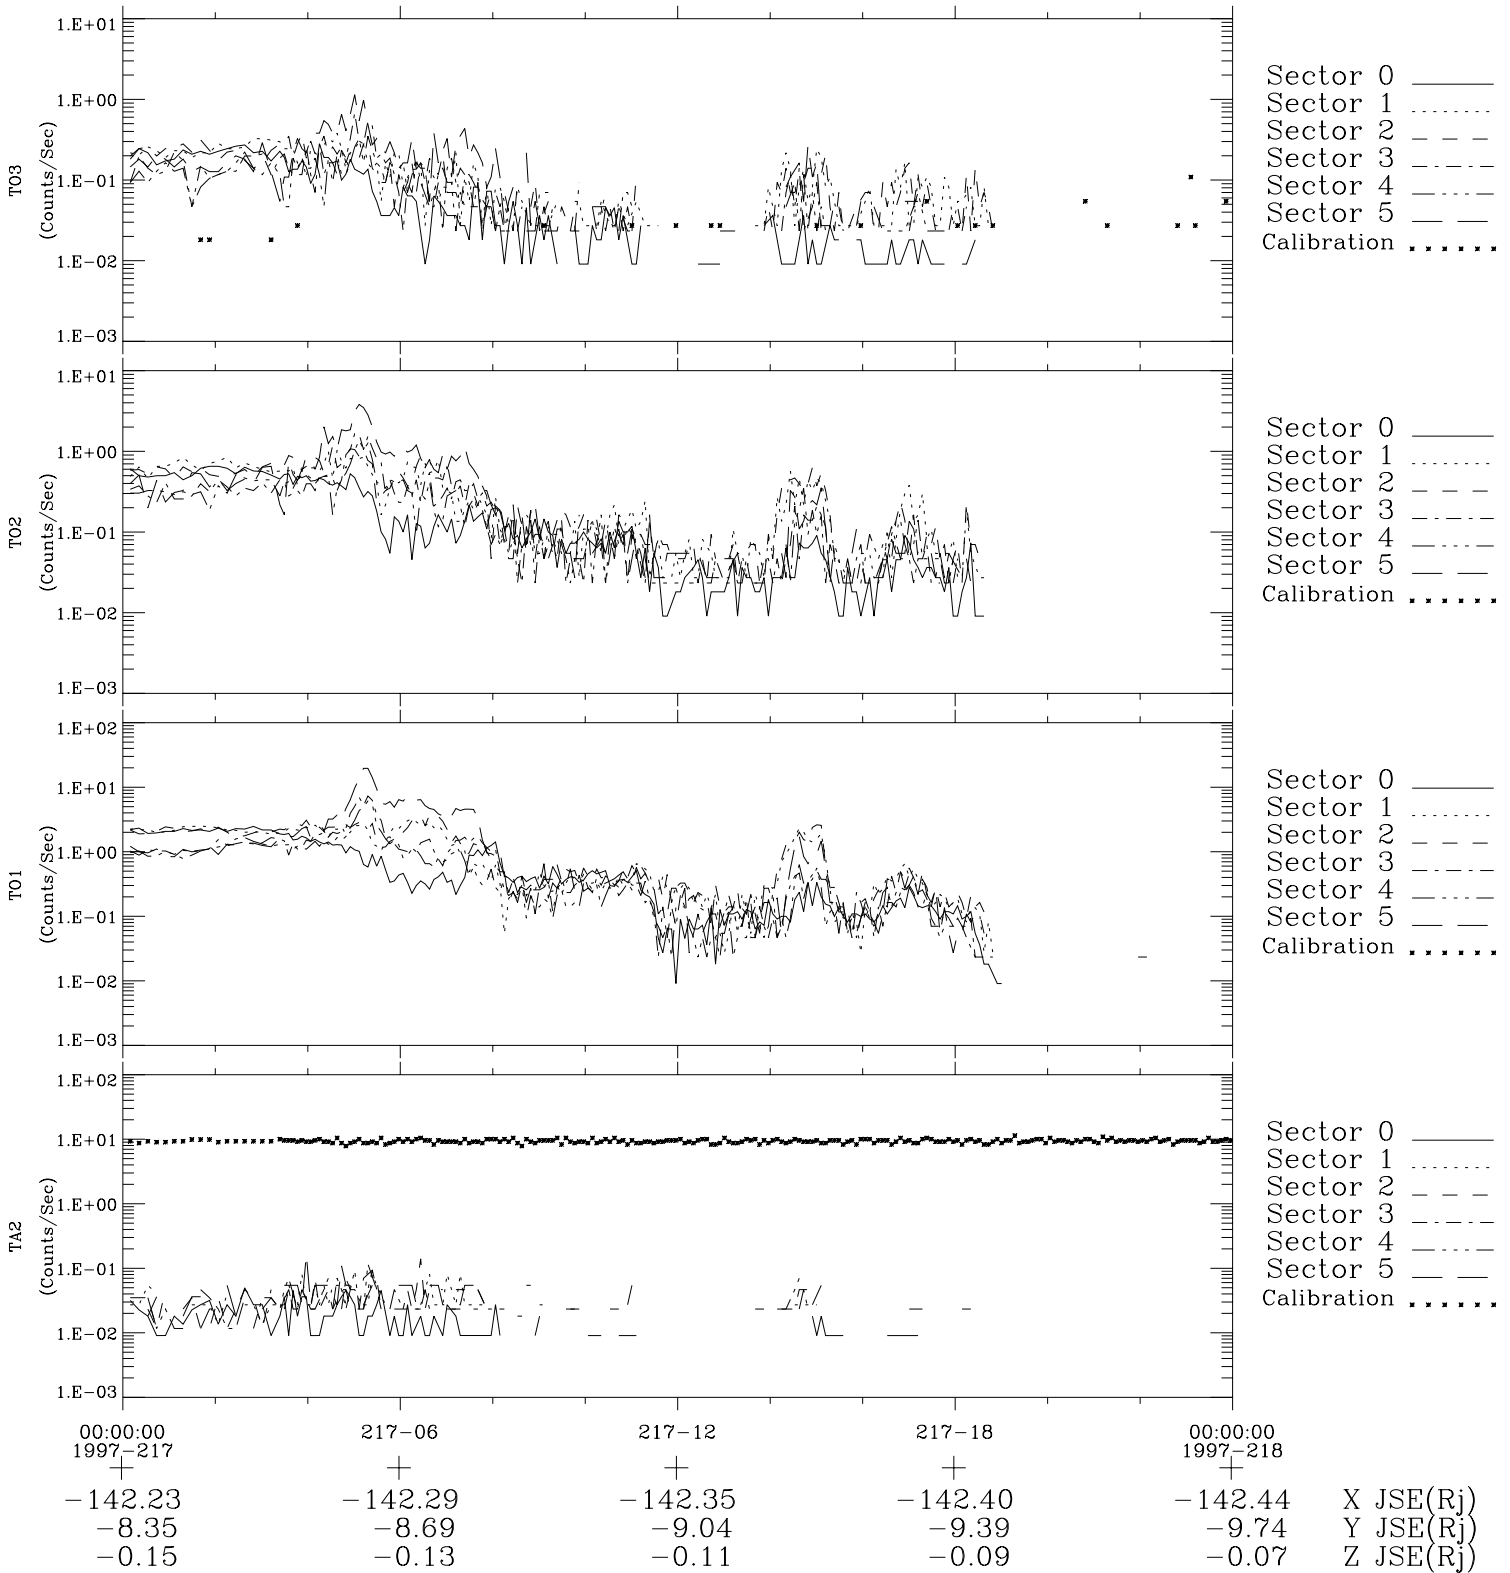

# Galileo EPD Real-Time Six-Sector 97217

Software Version: RTLINE\_R6 V 1.20  
Data Production: 06-03-00  
Plot Production: Sat Sep 15 18:41:32 2001

◇ = Jupiter look direction  
□ = Corotation look direction