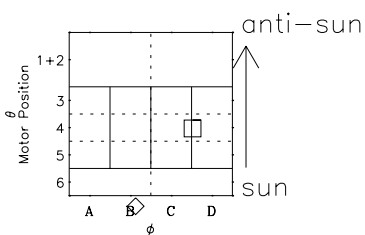

# Galileo EPD Real-Time Six-Sector 97217

Software Version: RTLINE\_R6 V 1.20  
Data Production: 06-03-00  
Plot Production: Sat Sep 15 18:41:31 2001

◇ = Jupiter look direction  
□ = Corotation look direction