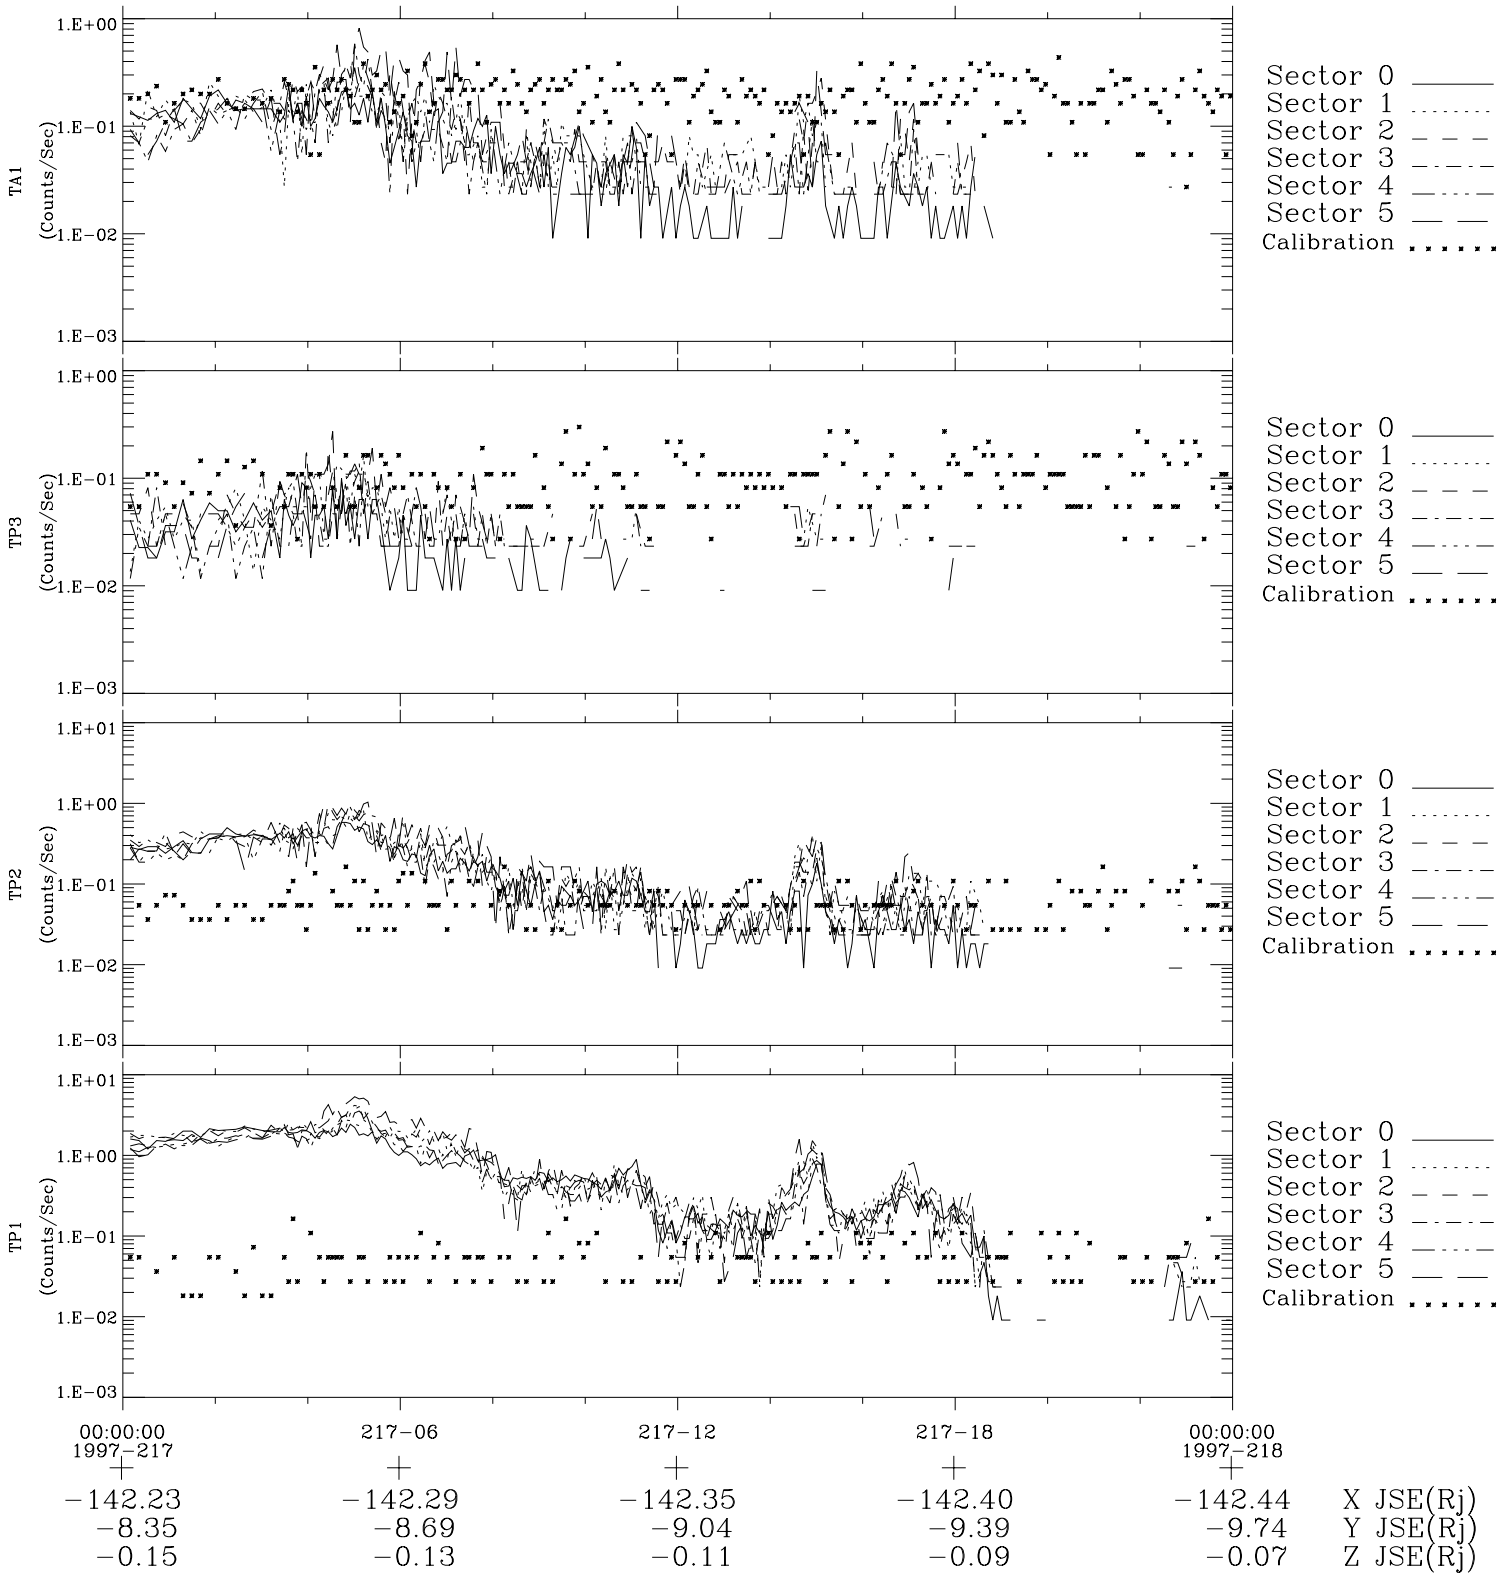

# Galileo EPD Real-Time Six-Sector 97217

Software Version: RTLINE\_R6 V 1.20  
Data Production: 06-03-00  
Plot Production: Sat Sep 15 18:41:31 2001

◇ = Jupiter look direction  
□ = Corotation look direction