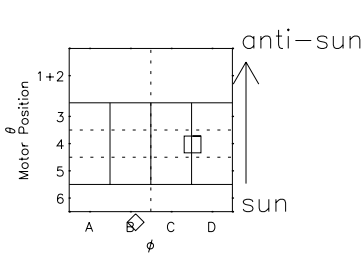

Galileo EPD Real Elevation Anisotropies 97217

Software Version: RTELEV_MEAN V 1.20
 Data Production: 06-03-00
 Plot Production: Sat Sep 15 18:39:40 2001
 Color File: wondr3
 Geofactor File: 1.1

00:00:00 1997-217	217-06	217-12	217-18	00:00:00 1997-218	
+	+	+	+	+	
-142.23	-142.29	-142.35	-142.40	-142.44	X JSE(R _j)
-8.35	-8.69	-9.04	-9.39	-9.74	Y JSE(R _j)
-0.15	-0.13	-0.11	-0.09	-0.07	Z JSE(R _j)

- ◇ = Jupiter look direction
- = Corotation look direction