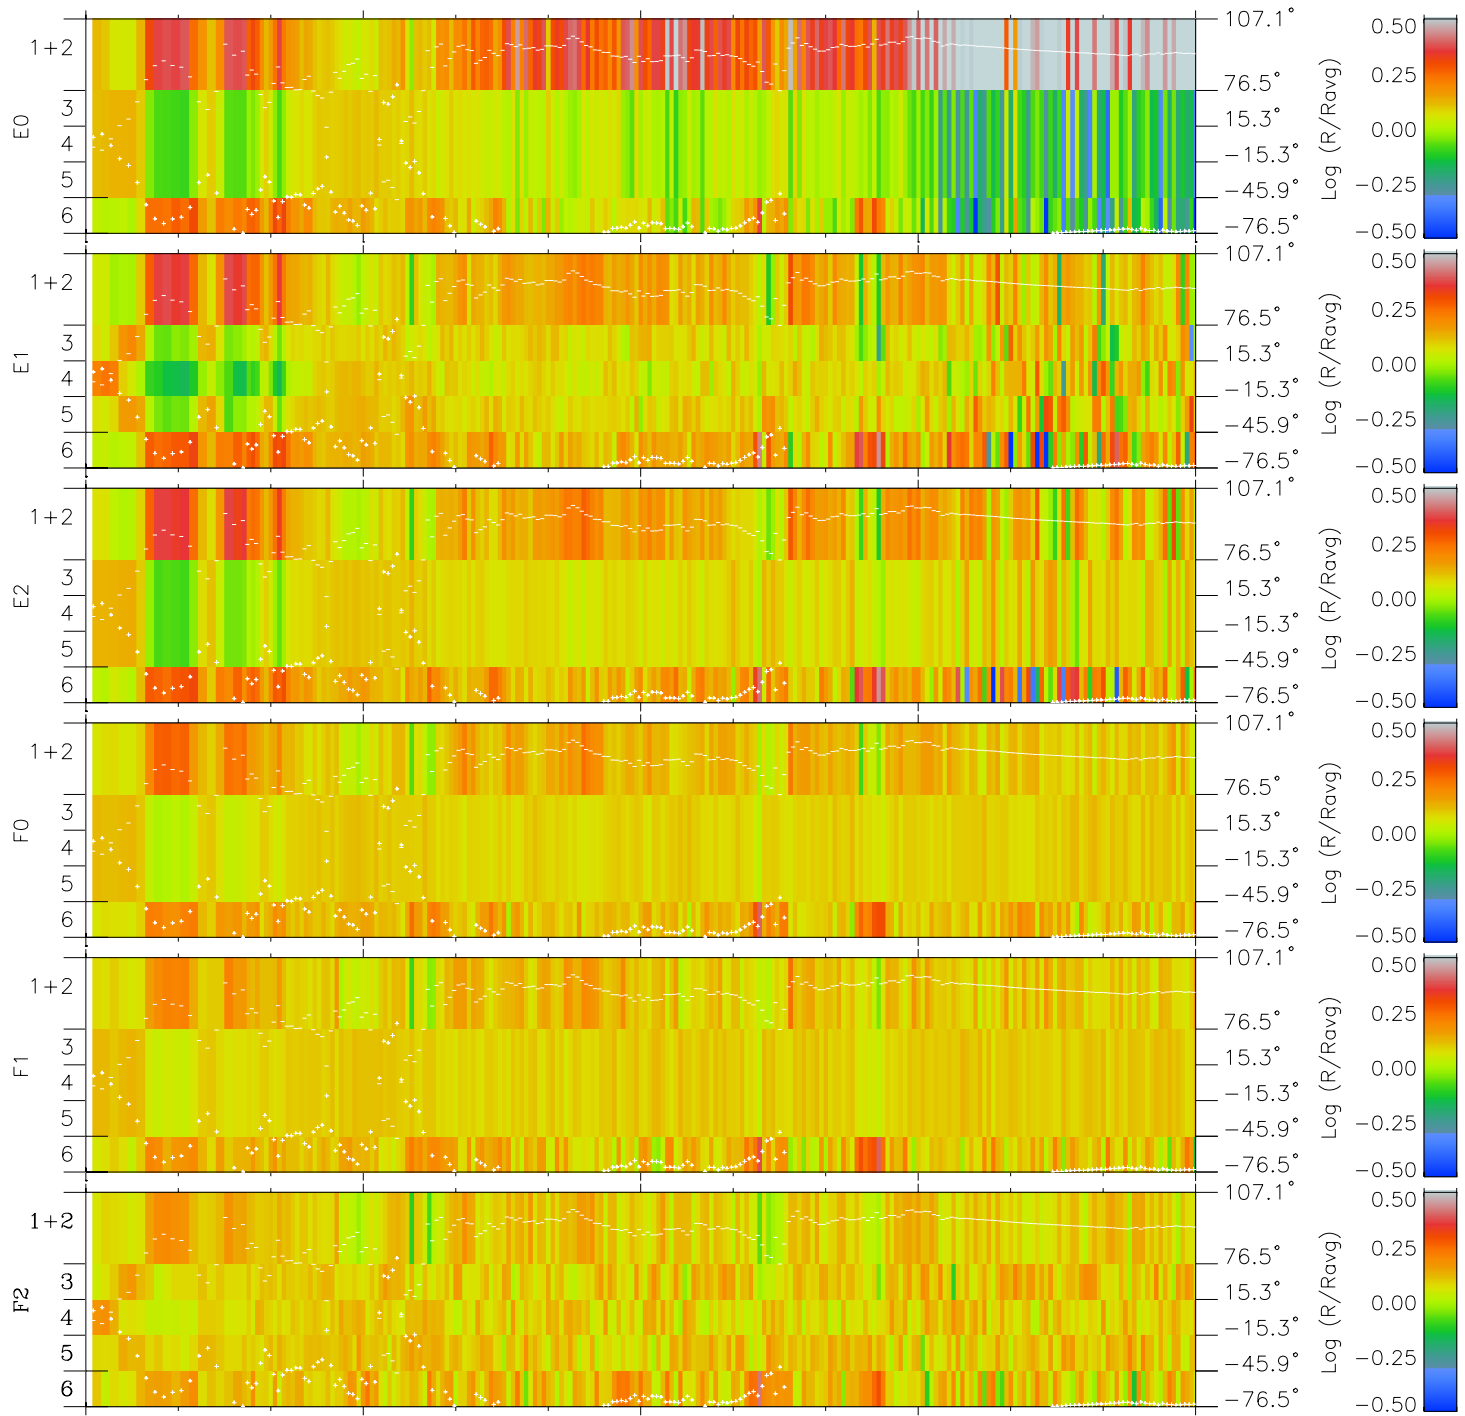

Galileo EPD Real Elevation Anisotropies 97217

Software Version: RTELEV_MEAN V 1.20
 Data Production: 06-03-00
 Plot Production: Sat Sep 15 18:39:40 2001
 Color File: wondr3
 Geofactor File: 1.1

00:00:00 1997-217	217-06	217-12	217-18	00:00:00 1997-218	
+	+	+	+	+	
-142.23	-142.29	-142.35	-142.40	-142.44	X JSE(R _j)
-8.35	-8.69	-9.04	-9.39	-9.74	Y JSE(R _j)
-0.15	-0.13	-0.11	-0.09	-0.07	Z JSE(R _j)

- ◇ = Jupiter look direction
- = Corotation look direction