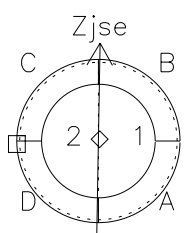

Galileo EPD Real Time Azimuth Anisotropies 97217

Software Version: RTAZIM_FLUX V 1.20
 Data Production: 06-03-00
 Plot Production: Sat Sep 15 18:40:45 2001
 Color File: wondr3
 Geofactor File: 1.1

00:00:00 1997-217	217-06	217-12	217-18	00:00:00 1997-218	
+	+	+	+	+	
-142.23	-142.29	-142.35	-142.40	-142.44	X JSE(R _j)
-8.35	-8.69	-9.04	-9.39	-9.74	Y JSE(R _j)
-0.15	-0.13	-0.11	-0.09	-0.07	Z JSE(R _j)

◇ = Jupiter look direction
 □ = Corotation look direction