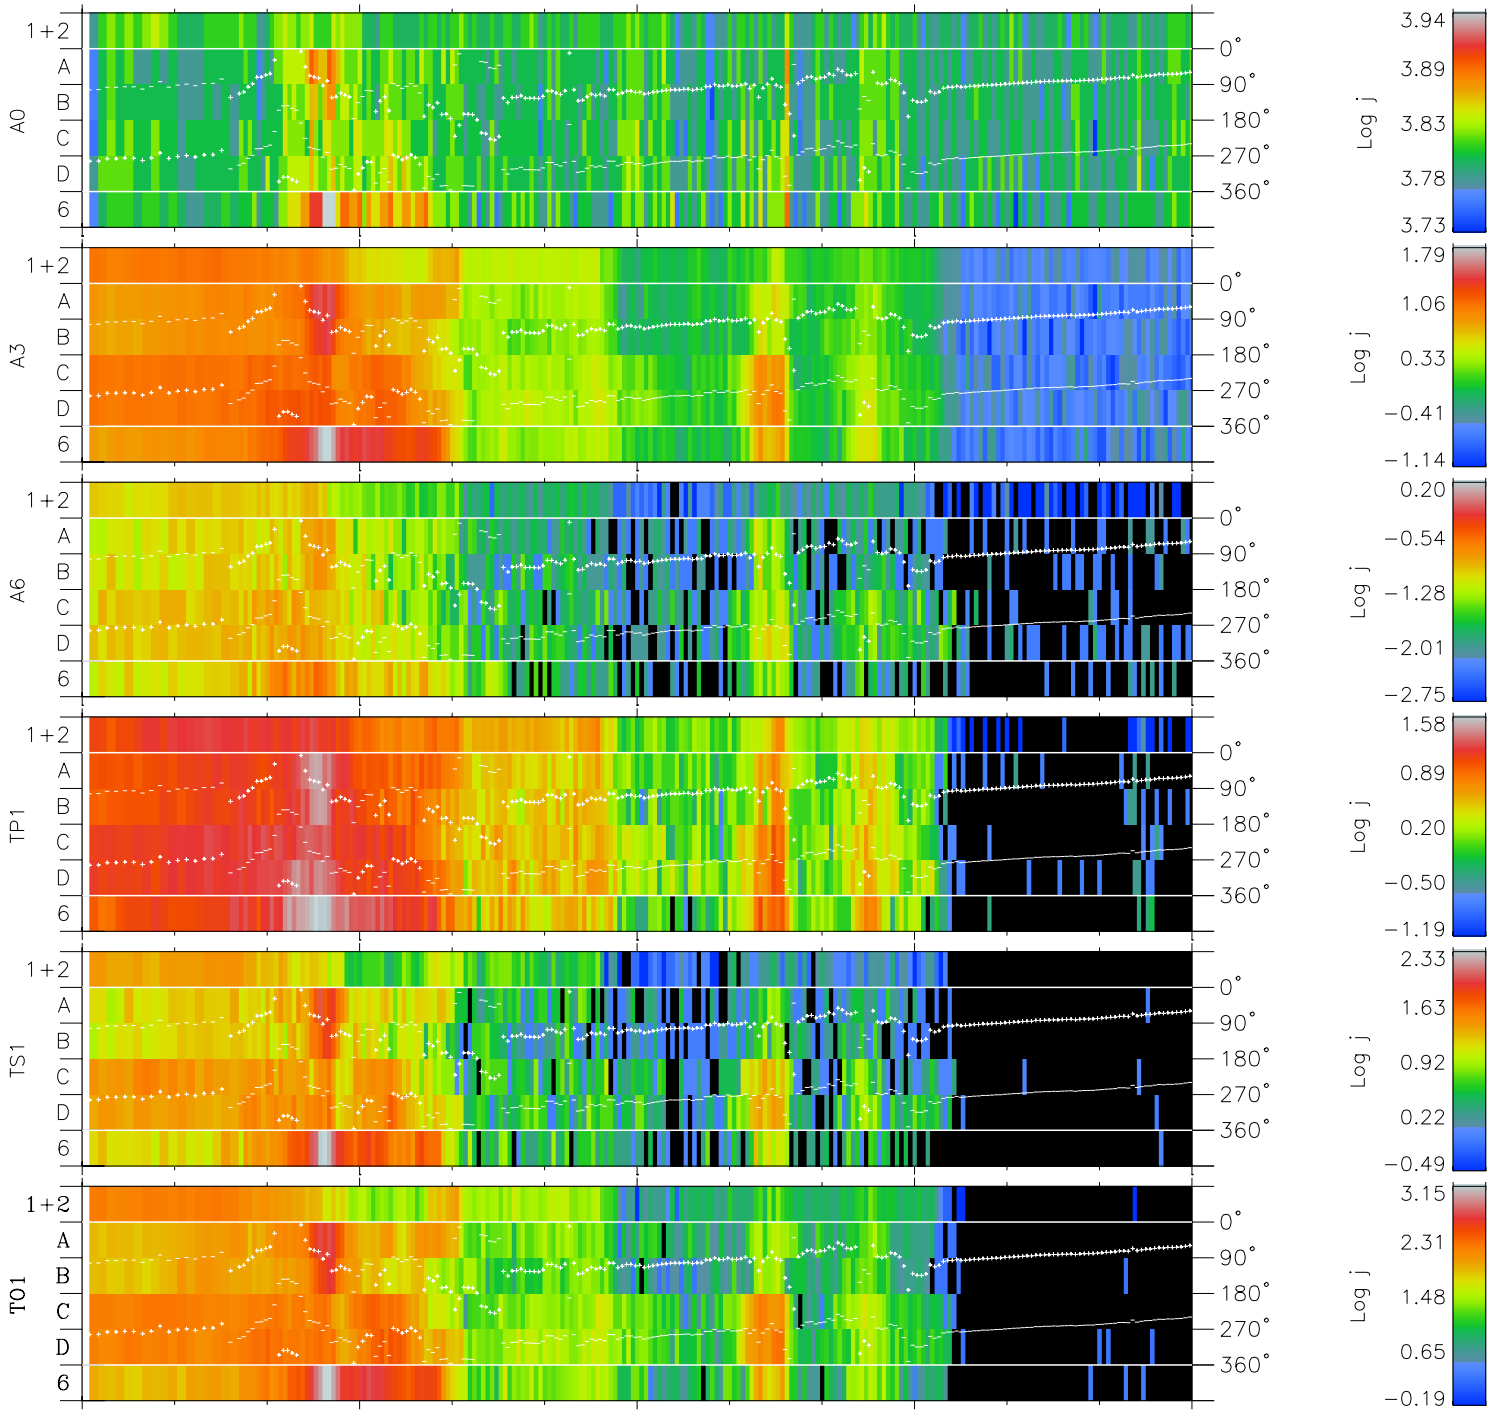

Galileo EPD Real Time Azimuth Anisotropies 97217

Software Version: RTAZIM_FLUX V 1.20
 Data Production: 06-03-00
 Plot Production: Sat Sep 15 18:40:45 2001
 Color File: wondr3
 Geofactor File: 1.1

00:00:00 1997-217	217-06	217-12	217-18	00:00:00 1997-218	
+	+	+	+	+	
-142.23	-142.29	-142.35	-142.40	-142.44	X JSE(R _j)
-8.35	-8.69	-9.04	-9.39	-9.74	Y JSE(R _j)
-0.15	-0.13	-0.11	-0.09	-0.07	Z JSE(R _j)

◇ = Jupiter look direction
 □ = Corotation look direction