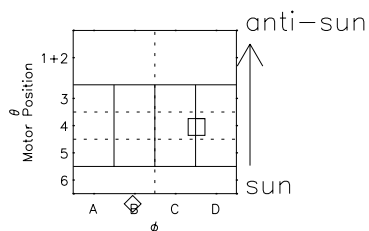

Galileo EPD Real Time R6 Electrons Spectra 97216

Software Version: RTSPEC_R6 V 1.20
 Data Production: 06-03-00
 Plot Production: Sat Sep 15 18:29:35 2001
 Color File: wondr3
 Geofactor File: 1.1

◇ = Jupiter look direction
 □ = Corotation look direction