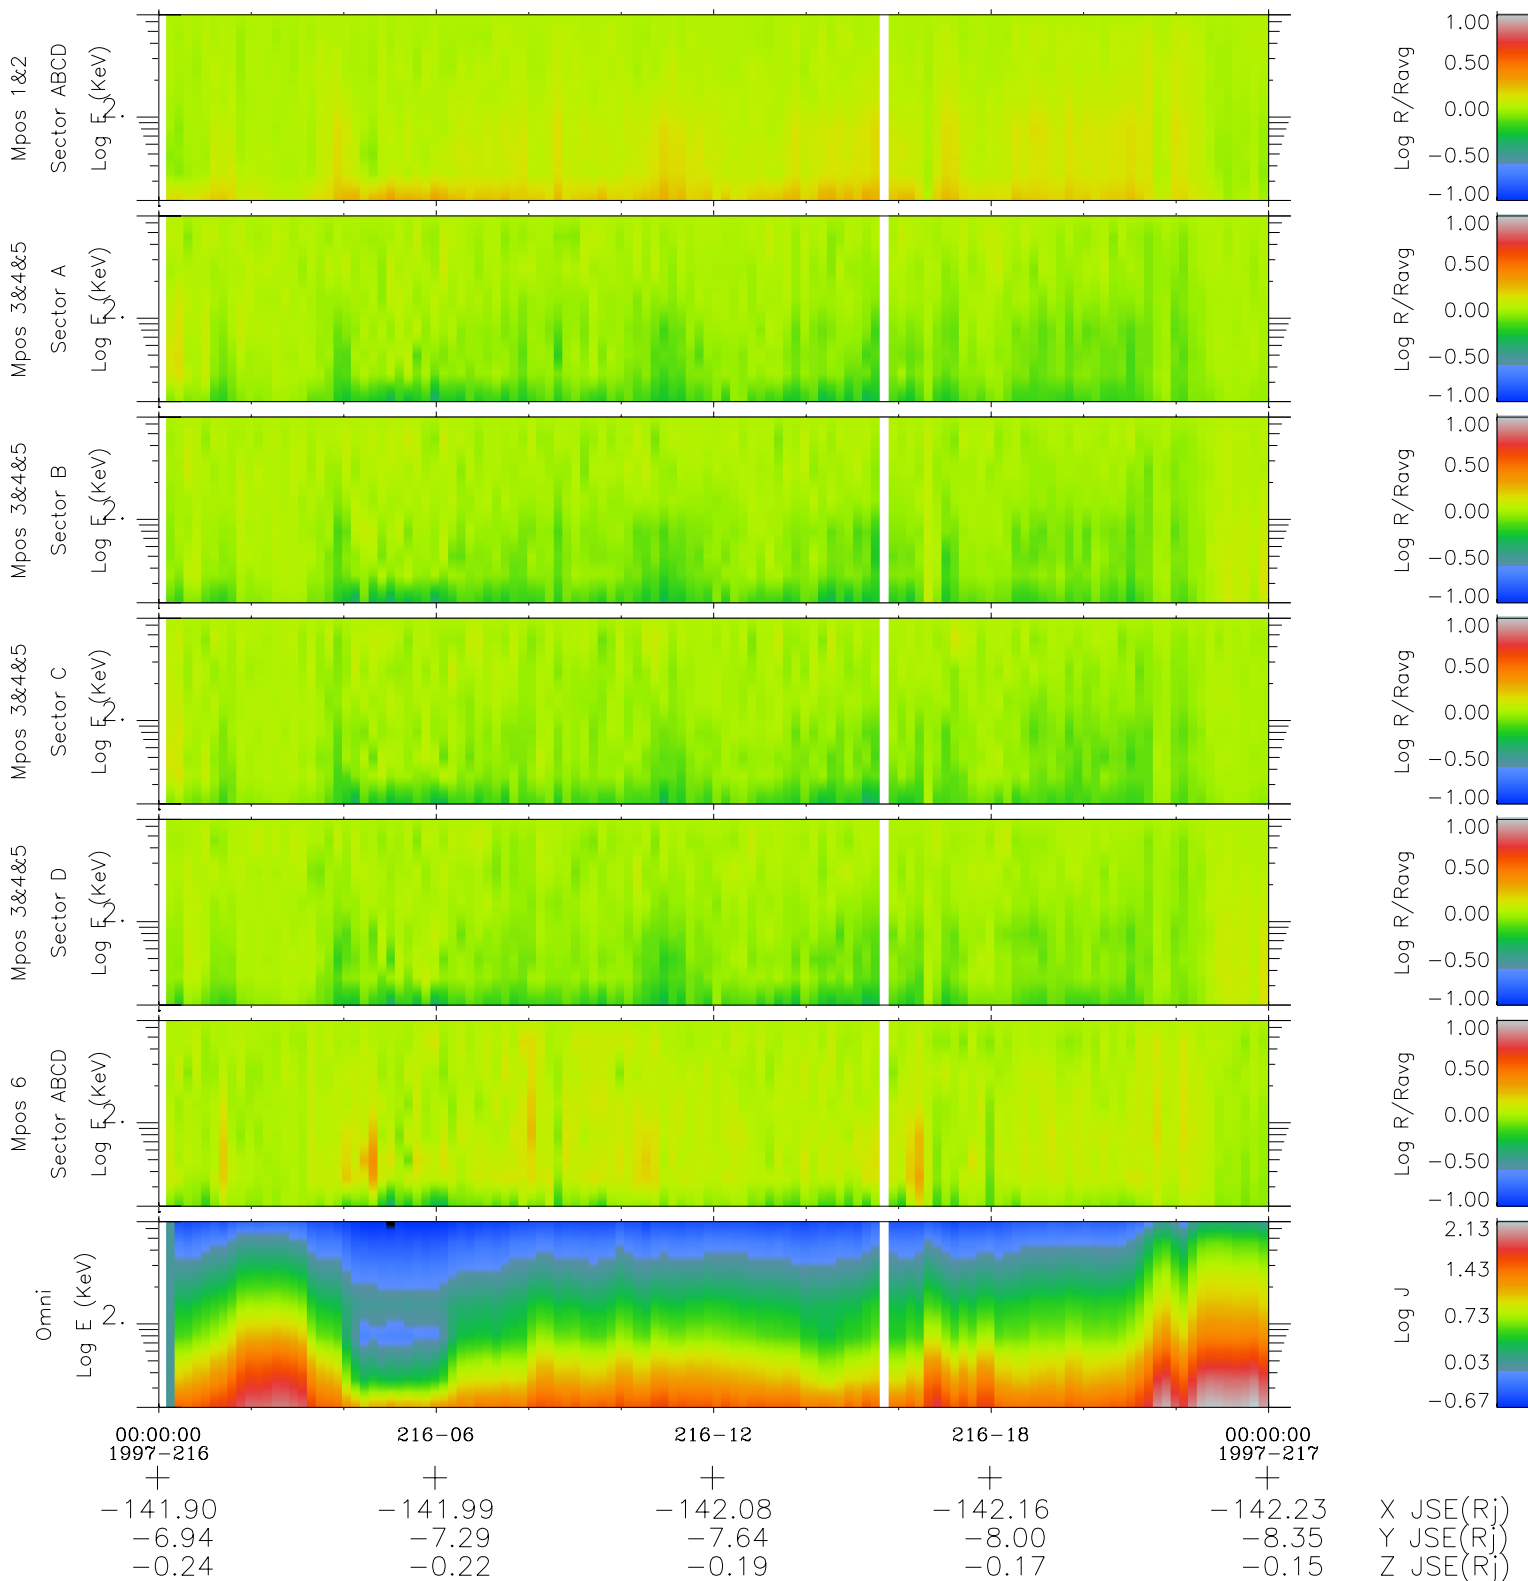

Galileo EPD Real Time R6 Electrons Spectra 97216

Software Version: RTSPEC_R6 V 1.20
 Data Production: 06-03-00
 Plot Production: Sat Sep 15 18:29:35 2001
 Color File: wondr3
 Geofactor File: 1.1

◇ = Jupiter look direction
 □ = Corotation look direction