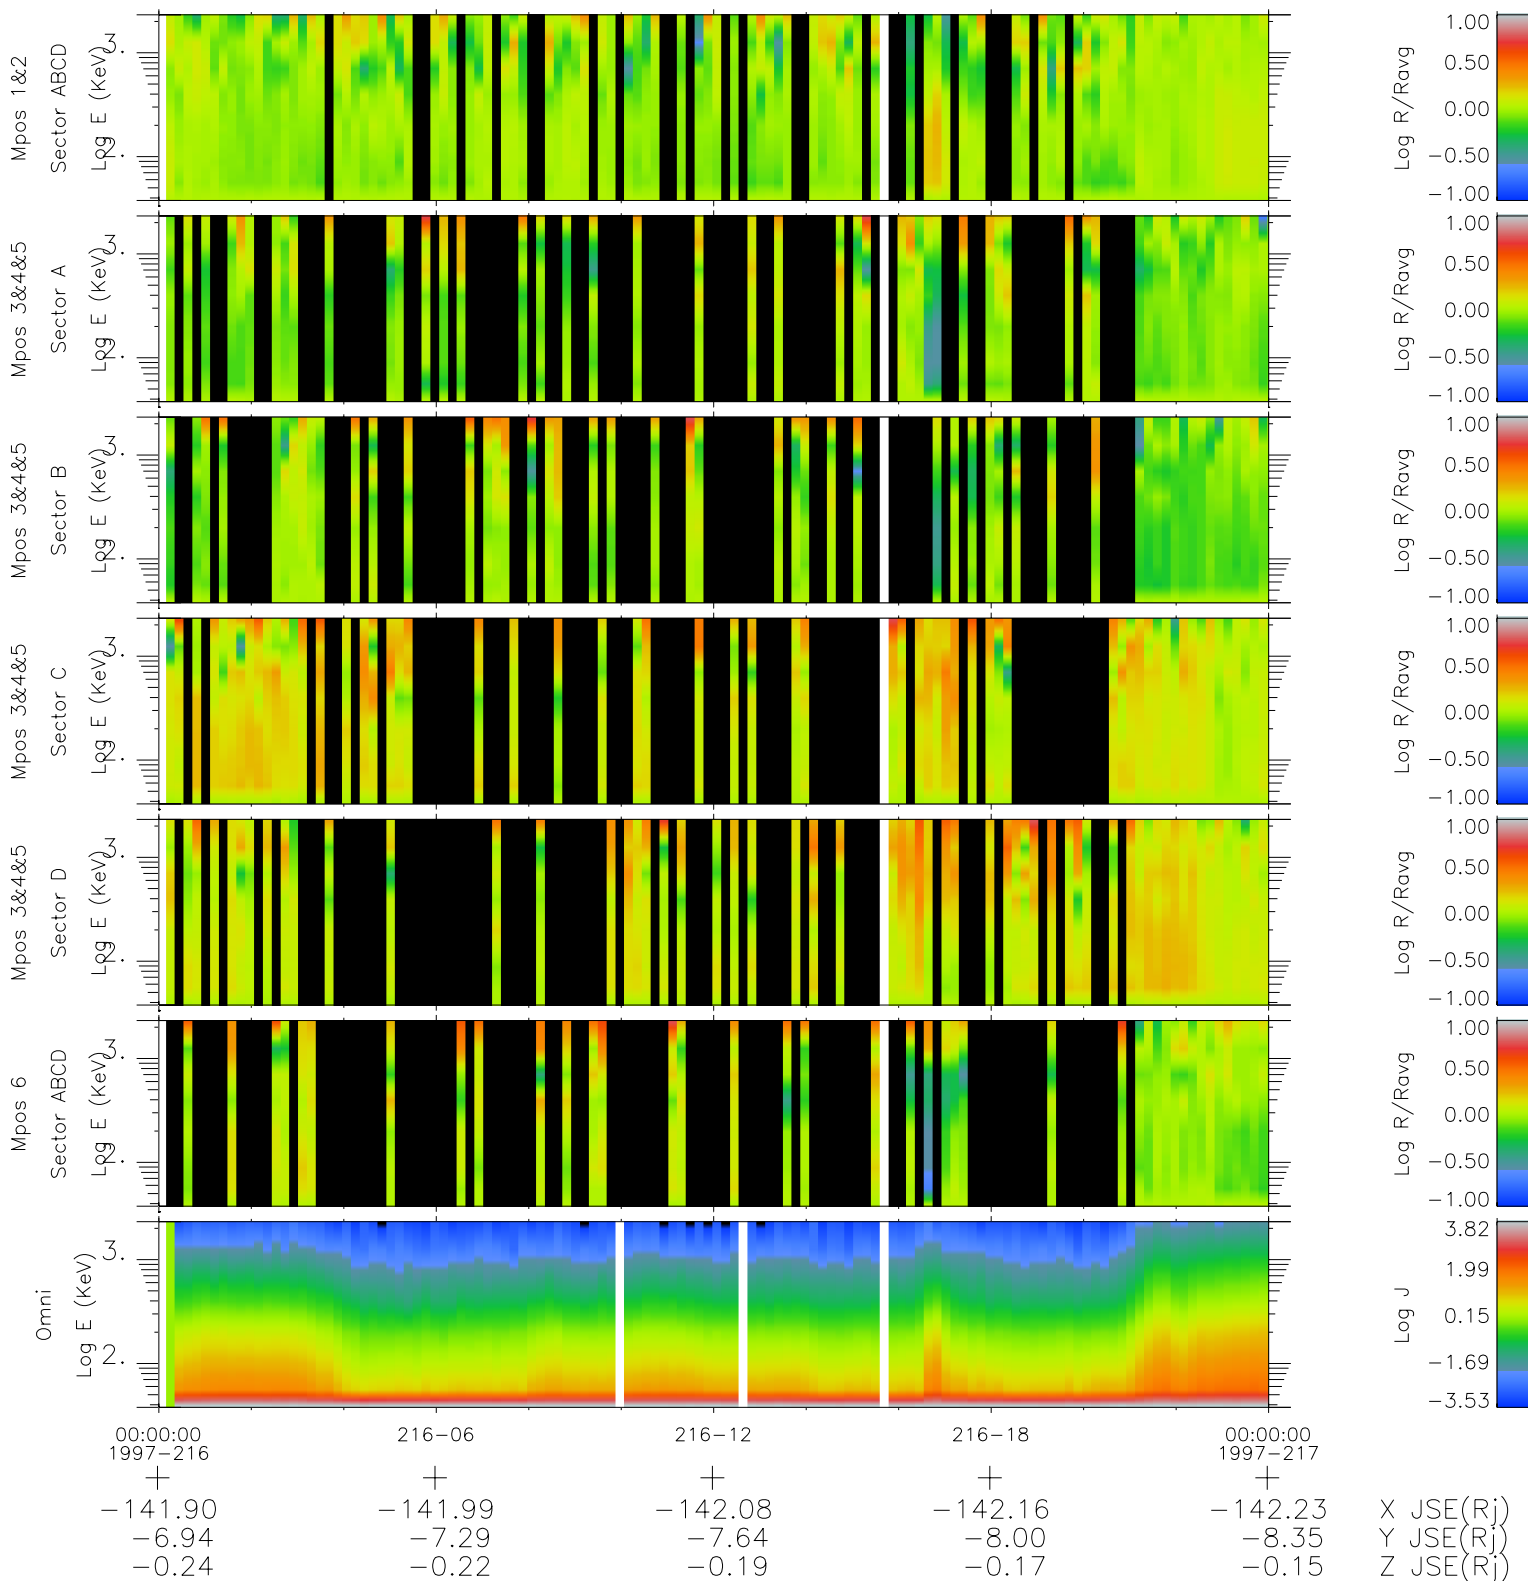

# Galileo EPD Real Time R6 Ions Spectra 97216

Software Version: RTSPEC\_R6 V 1.20  
 Data Production: 06-03-00  
 Plot Production: Sat Sep 15 18:29:28 2001  
 Color File: wondr3  
 Geofactor File: 1.1

◇ = Jupiter look direction  
 □ = Corotation look direction