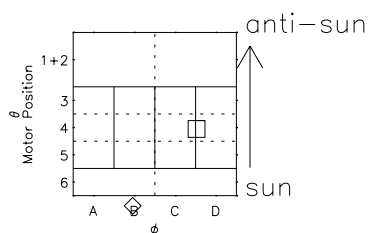

# Galileo EPD Real Time R6 Ions Spectra 97216

Software Version: RTSPEC\_R6 V 1.20  
 Data Production: 06-03-00  
 Plot Production: Sat Sep 15 18:29:28 2001  
 Color File: wondr3  
 Geofactor File: 1.1

◇ = Jupiter look direction  
 □ = Corotation look direction