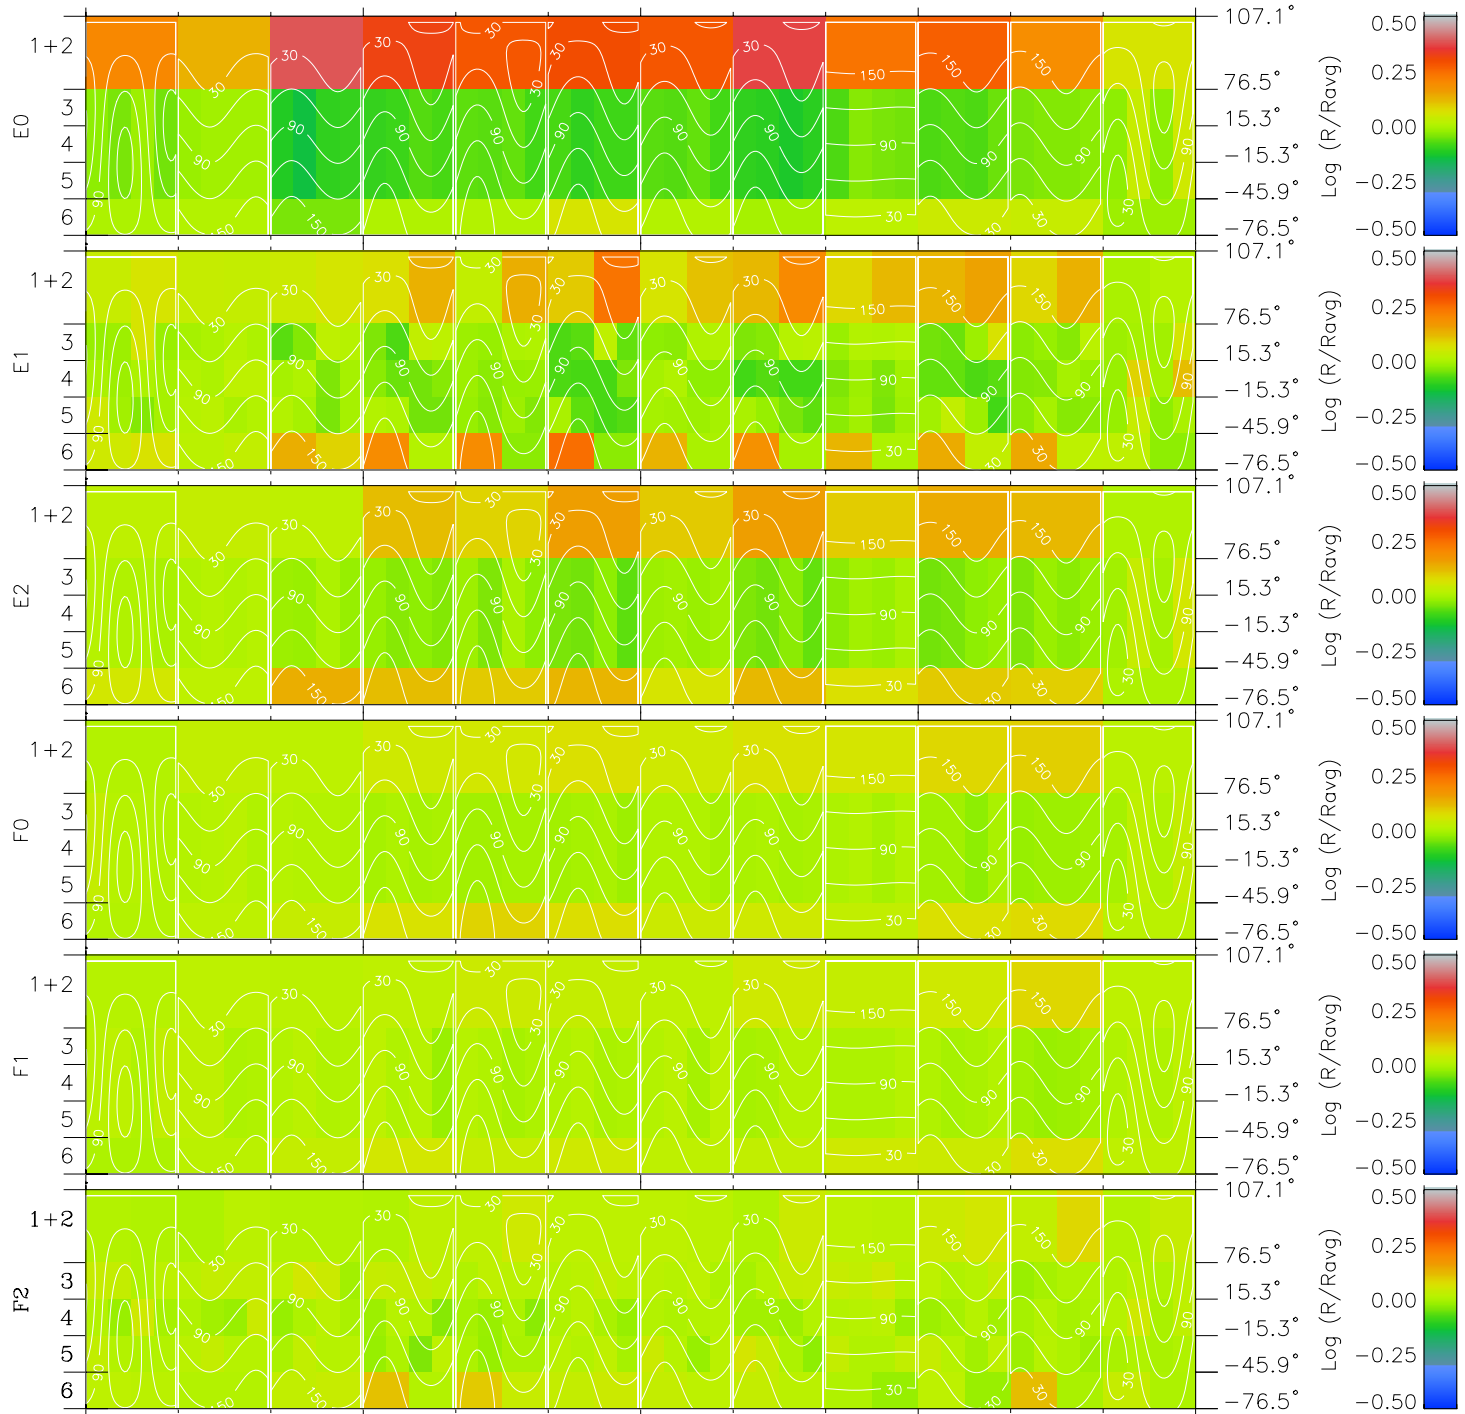

Galileo EPD Real Time All-Sky Anisotropies 97216

Software Version: RTSKY_MEAN V 1.20
 Data Production: 06-03-00
 Plot Production: Sat Sep 15 18:29:57 2001
 Color File: wondr3
 Geofactor File: 1.1

00:00:00 1997-216	216-06	216-12	216-18	00:00:00 1997-217	X JSE(R _j)
+	+	+	+	+	Y JSE(R _j)
-141.90	-141.99	-142.08	-142.16	-142.23	Z JSE(R _j)
-6.94	-7.29	-7.64	-8.00	-8.35	
-0.24	-0.22	-0.19	-0.17	-0.15	

- ◇ = Jupiter look direction
- = Corotation look direction