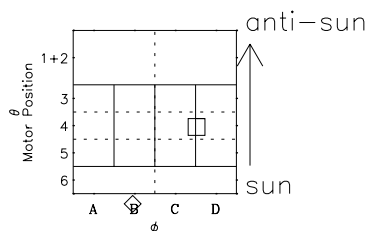

# Galileo EPD Real-Time Omni 97216

Software Version: RTLINE\_OMNI V 1.20  
Data Production: 06-03-00  
Plot Production: Sat Sep 15 18:31:46 2001

◇ = Jupiter look direction  
□ = Corotation look direction