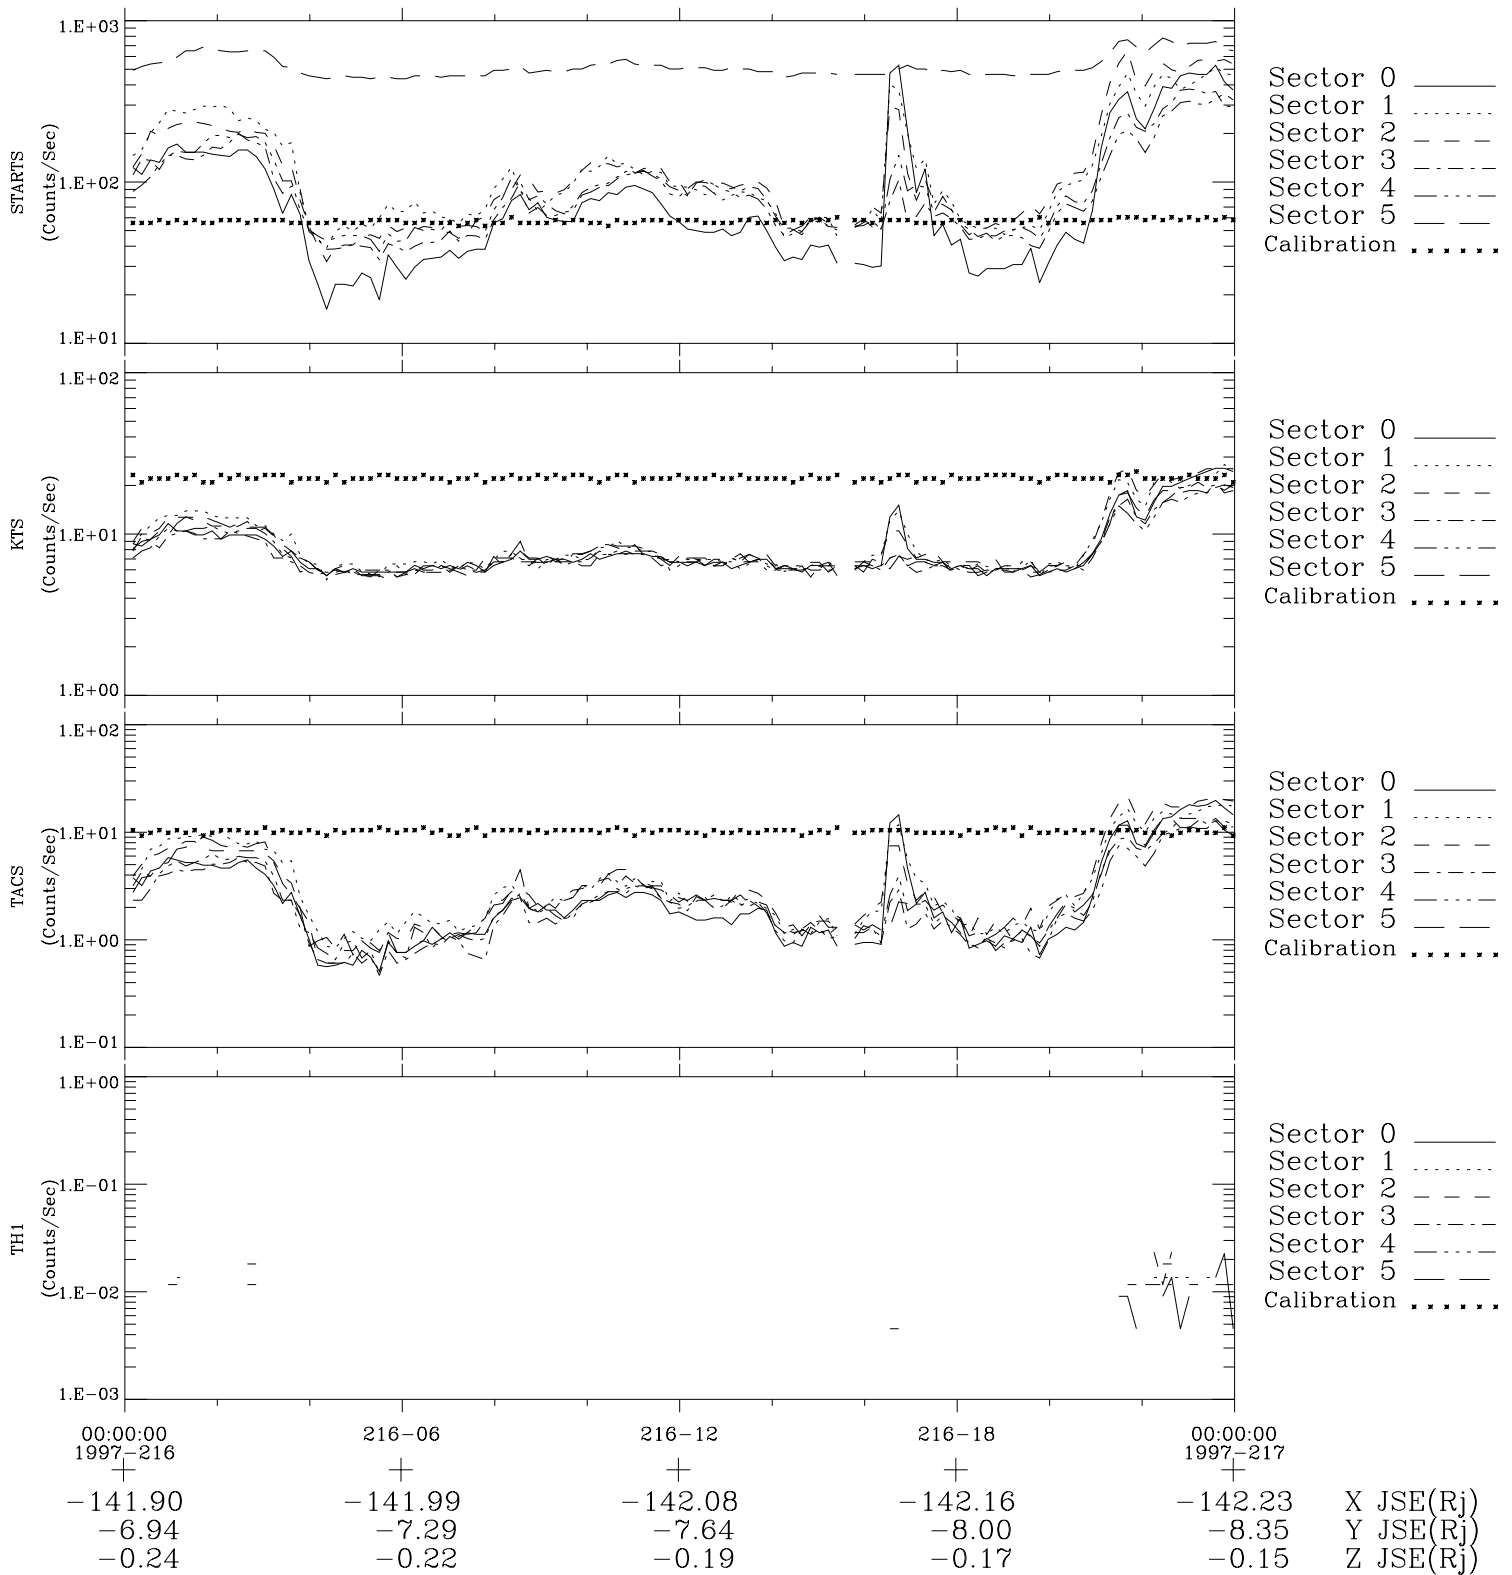

Galileo EPD Real-Time Six-Sector 97216

Software Version: RTLINE_R6 V 1.20
Data Production: 06-03-00
Plot Production: Sat Sep 15 18:31:54 2001

◇ = Jupiter look direction
□ = Corotation look direction