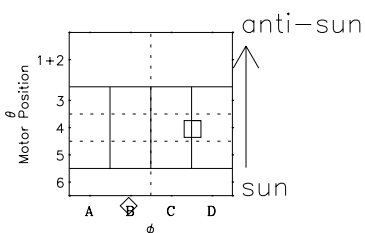

Galileo EPD Real-Time Six-Sector 97216

Software Version: RTLINE_R6 V 1.20
Data Production: 06-03-00
Plot Production: Sat Sep 15 18:31:54 2001

◇ = Jupiter look direction
□ = Corotation look direction