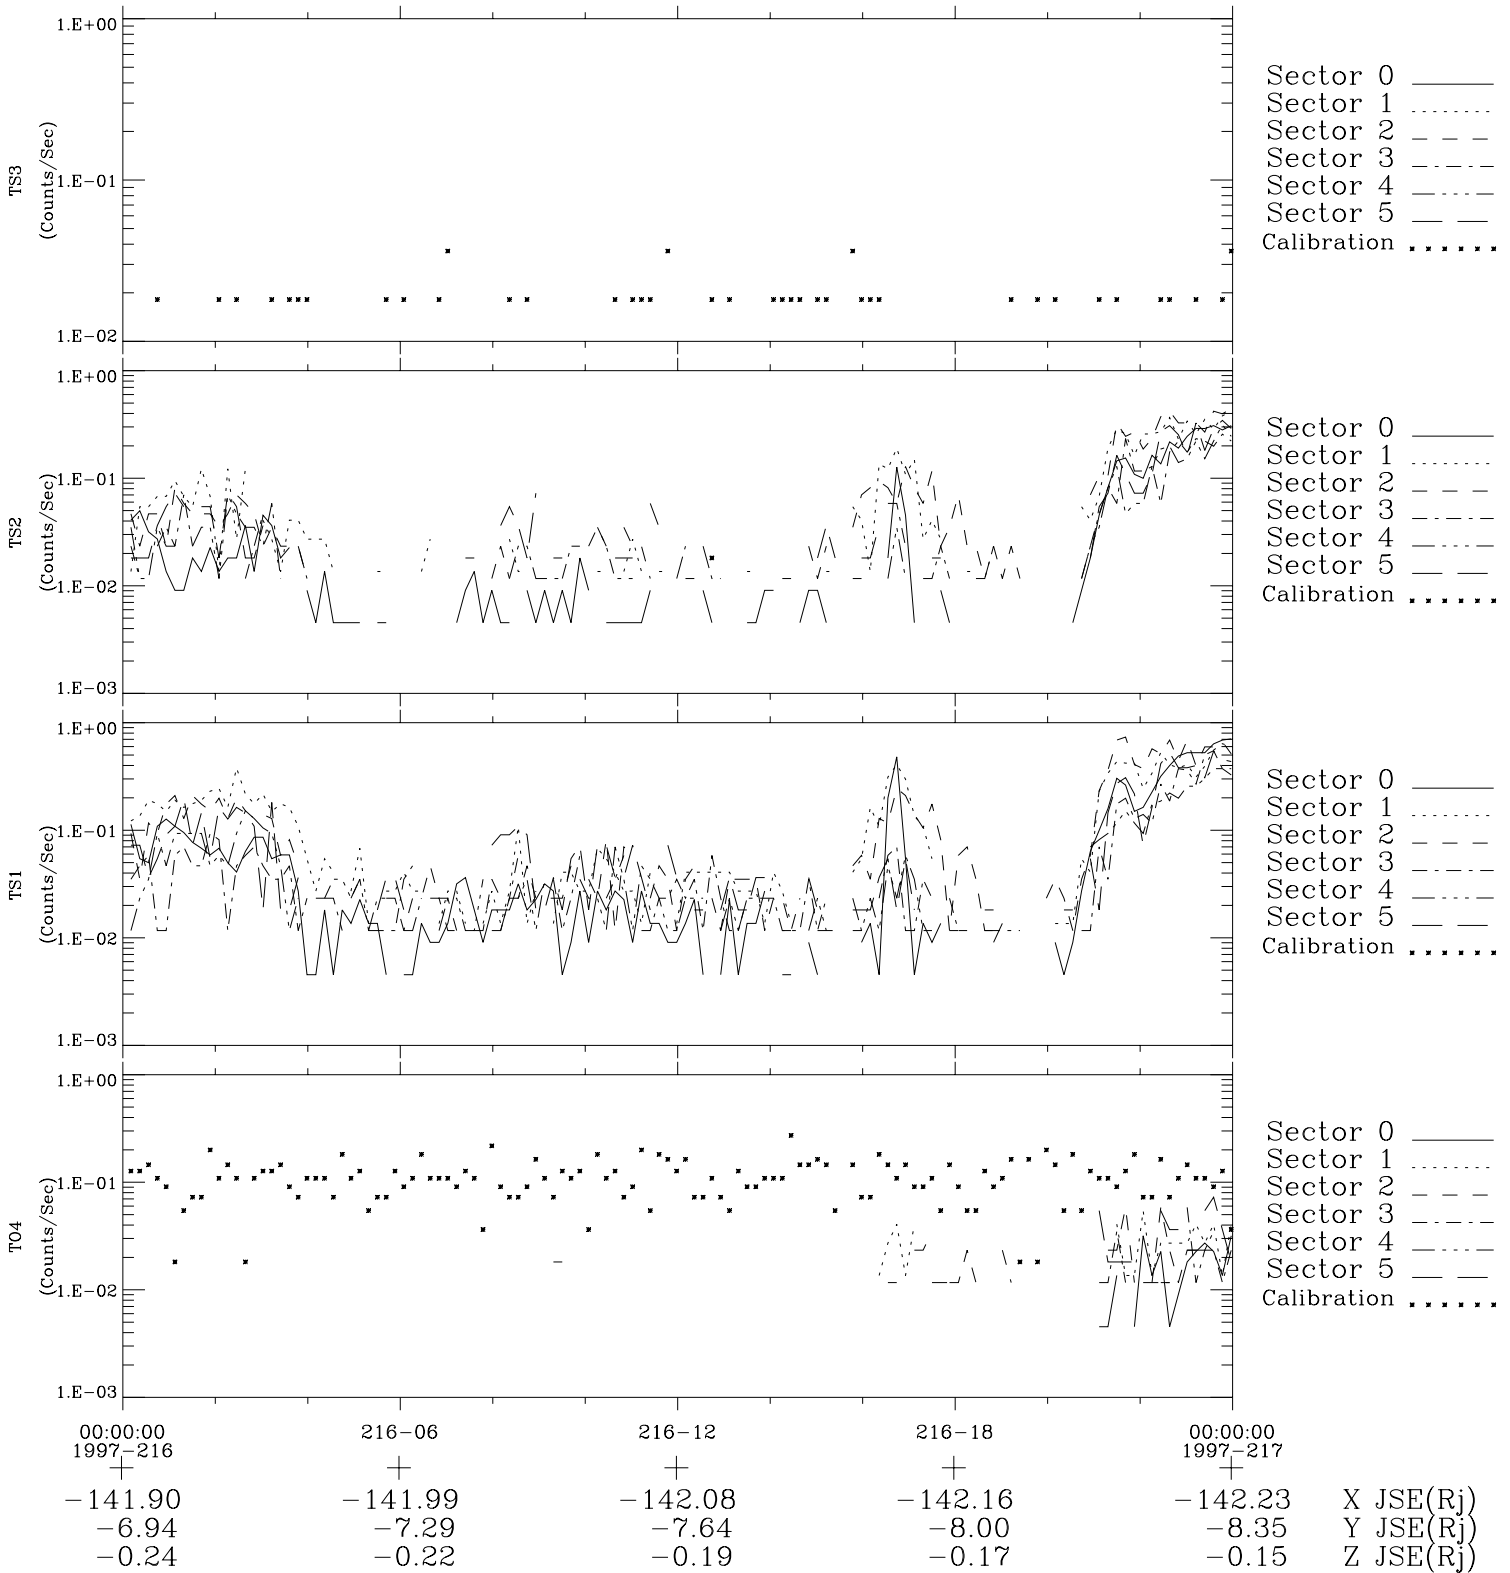

Galileo EPD Real-Time Six-Sector 97216

Software Version: RTLINE_R6 V 1.20
Data Production: 06-03-00
Plot Production: Sat Sep 15 18:31:54 2001

- ◇ = Jupiter look direction
- = Corotation look direction