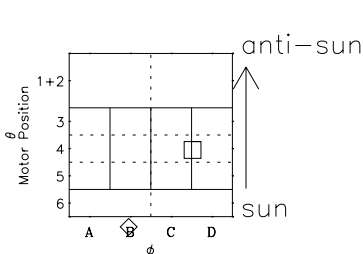

Galileo EPD Real-Time Six-Sector 97216

Software Version: RTLINE_R6 V 1.20
Data Production: 06-03-00
Plot Production: Sat Sep 15 18:31:54 2001

- ◇ = Jupiter look direction
- = Corotation look direction