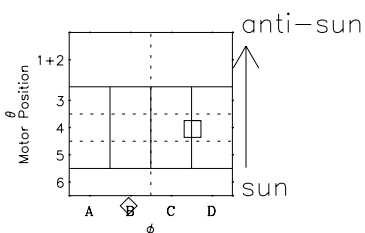

Galileo EPD Real-Time Six-Sector 97216

Software Version: RTLINE_R6 V 1.20
Data Production: 06-03-00
Plot Production: Sat Sep 15 18:31:53 2001

◇ = Jupiter look direction
□ = Corotation look direction