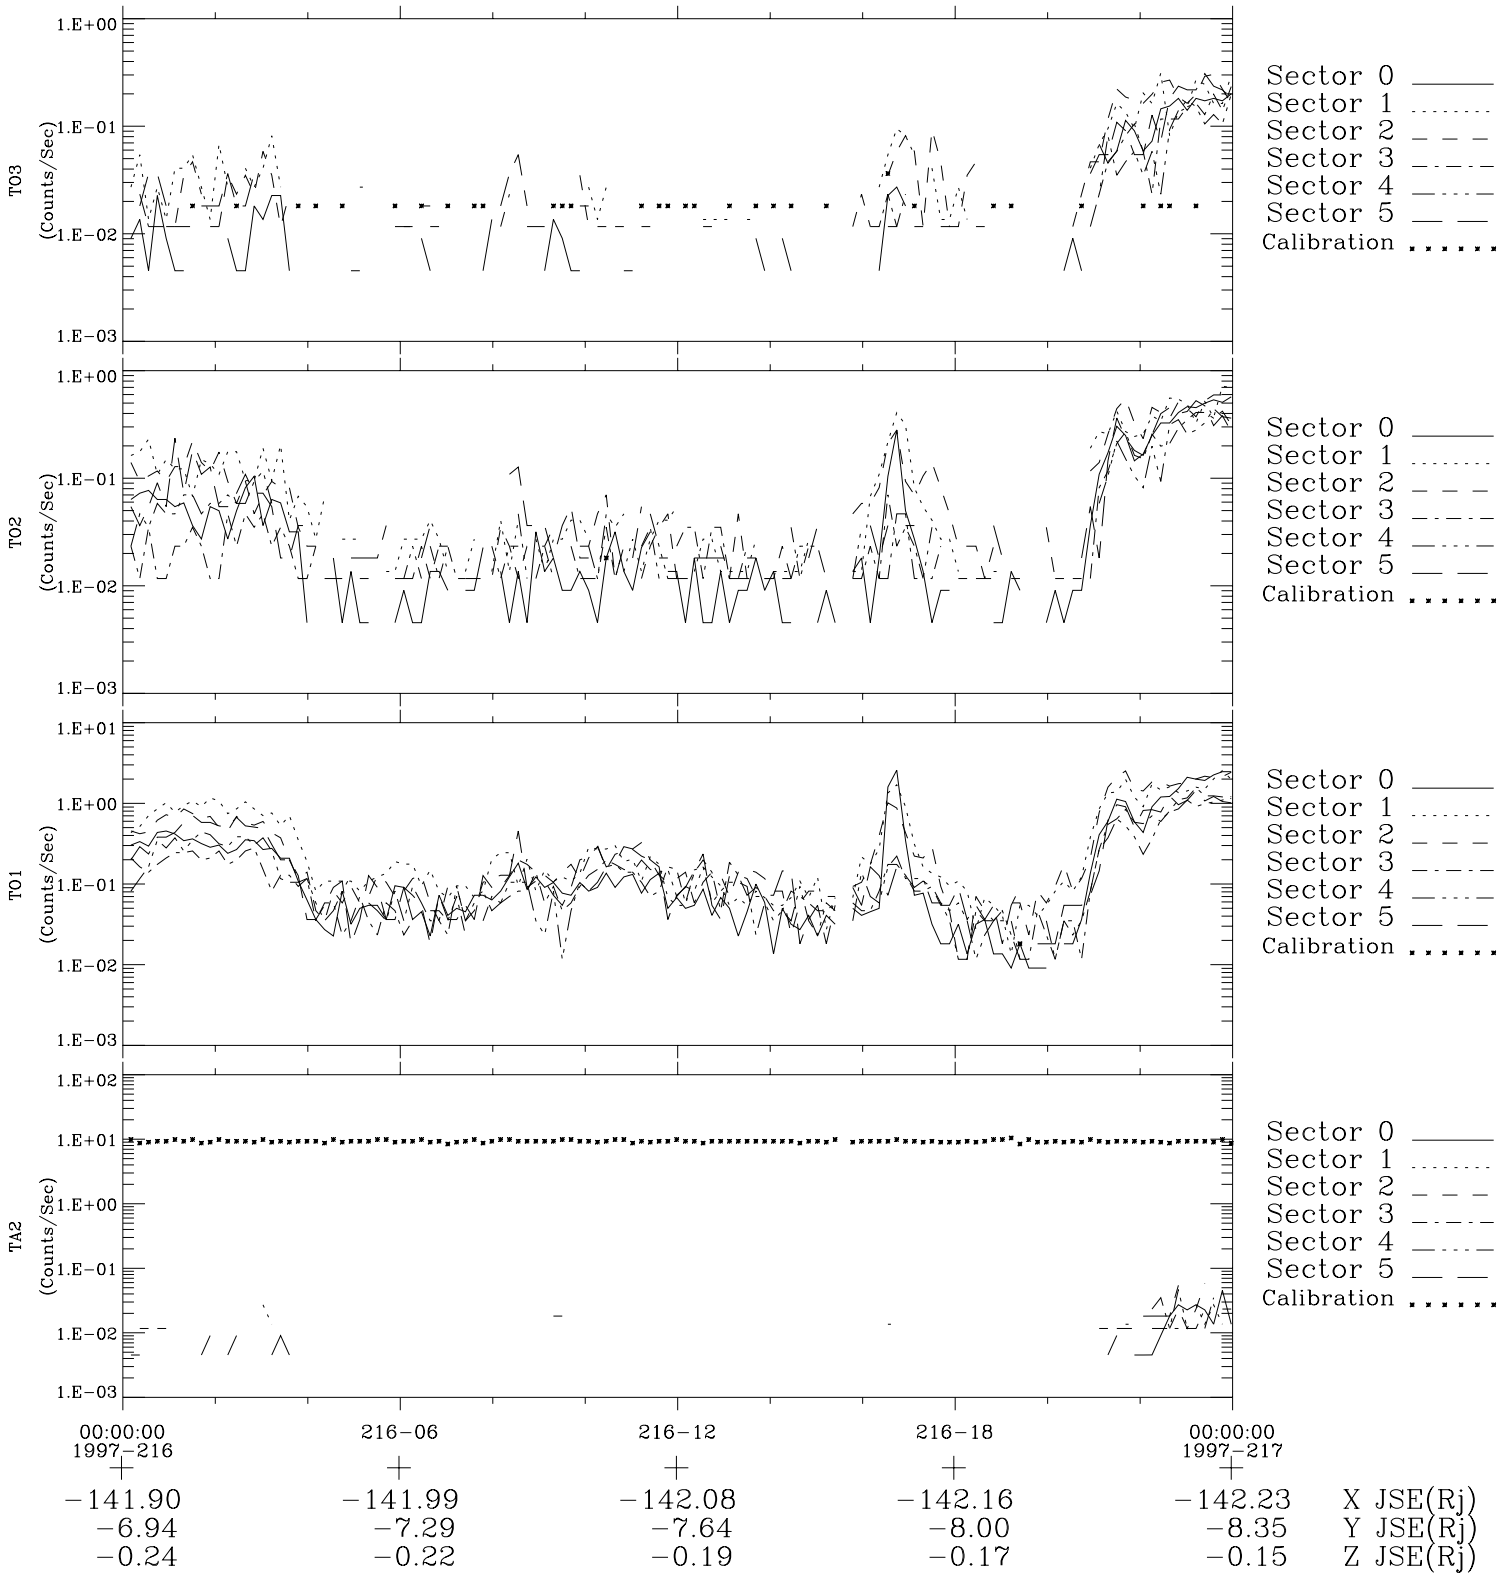

Galileo EPD Real-Time Six-Sector 97216

Software Version: RTLINE_R6 V 1.20
Data Production: 06-03-00
Plot Production: Sat Sep 15 18:31:53 2001

◇ = Jupiter look direction
□ = Corotation look direction