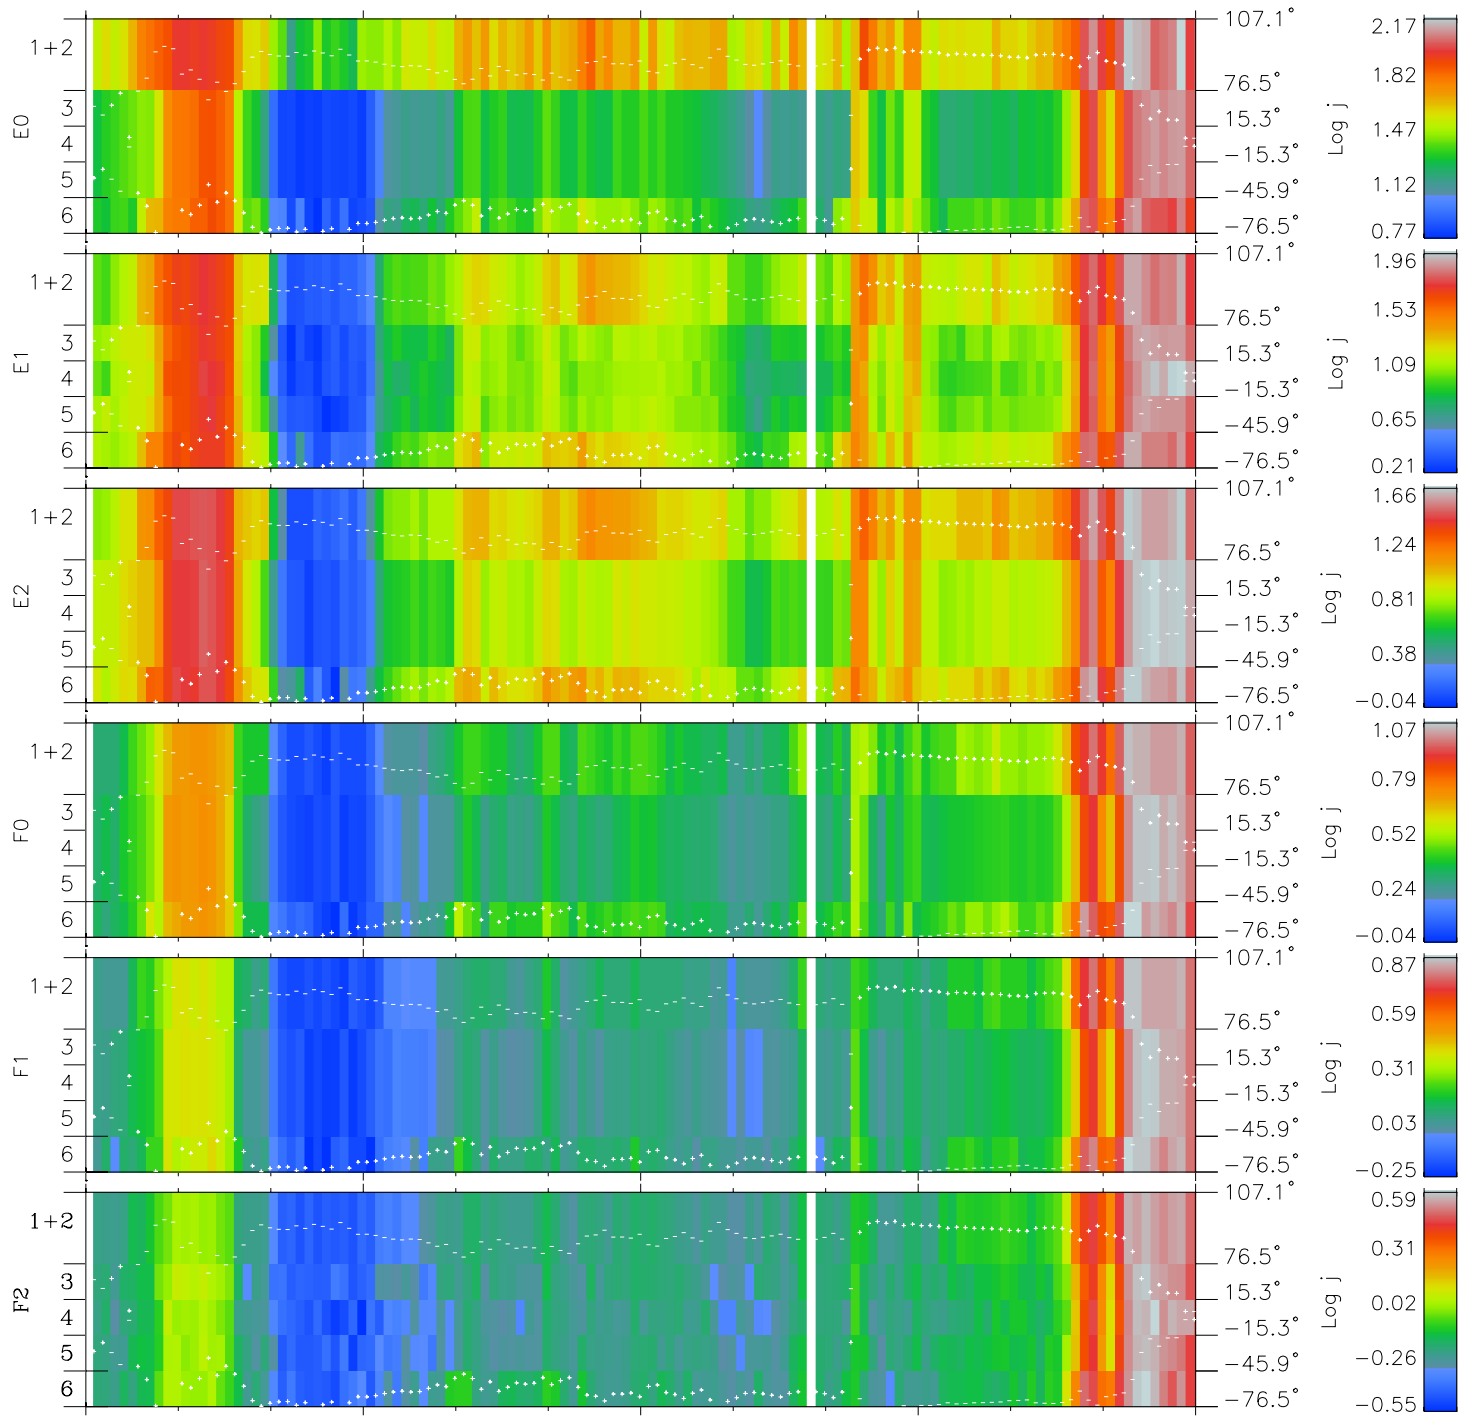

Galileo EPD Real Elevation Anisotropies 97216

Software Version: RTELEV_FLUX V 1.20
Data Production: 06-03-00
Plot Production: Sat Sep 15 18:30:52 2001
Color File: wondr3
Geofactor File: 1.1

+	+	+	+	+	+	
-141.90	-141.99	-142.08	-142.16	-142.23	X JSE(R _j)	
-6.94	-7.29	-7.64	-8.00	-8.35	Y JSE(R _j)	
-0.24	-0.22	-0.19	-0.17	-0.15	Z JSE(R _j)	

- ◇ = Jupiter look direction
- = Corotation look direction