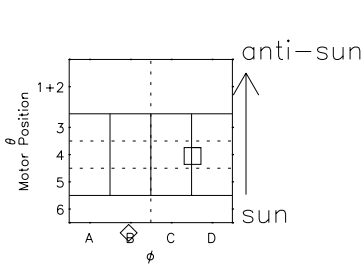

Galileo EPD Real Elevation Anisotropies 97216

Software Version: RTELEV_FLUX V 1.20
Data Production: 06-03-00
Plot Production: Sat Sep 15 18:30:52 2001
Color File: wondr3
Geofactor File: 1.1

+	+	+	+	+	+	
-141.90	-141.99	-142.08	-142.16	-142.23	X JSE(R _j)	
-6.94	-7.29	-7.64	-8.00	-8.35	Y JSE(R _j)	
-0.24	-0.22	-0.19	-0.17	-0.15	Z JSE(R _j)	

- ◇ = Jupiter look direction
- = Corotation look direction