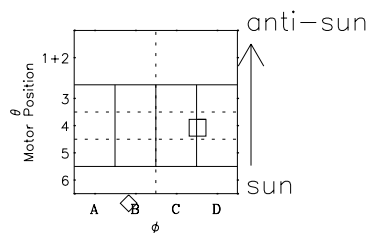

Galileo EPD Real-Time Omni 97214

Software Version: RTLINE_OMNI V 1.20
Data Production: 06-03-00
Plot Production: Sat Sep 15 18:16:18 2001

- ◇ = Jupiter look direction
- = Corotation look direction