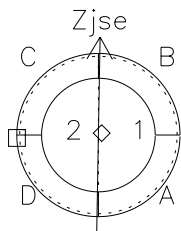

# Galileo EPD Real-Time Six-Sector 97214

Software Version: RTLINE\_R6 V 1.20  
Data Production: 06-03-00  
Plot Production: Sat Sep 15 18:16:21 2001

◇ = Jupiter look direction  
□ = Corotation look direction