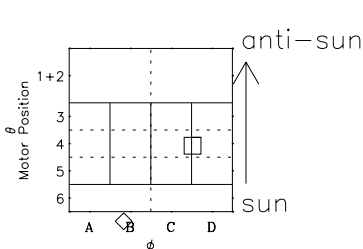

# Galileo EPD Real-Time Six-Sector 97214

Software Version: RTLINE\_R6 V 1.20  
Data Production: 06-03-00  
Plot Production: Sat Sep 15 18:16:21 2001

◇ = Jupiter look direction  
□ = Corotation look direction