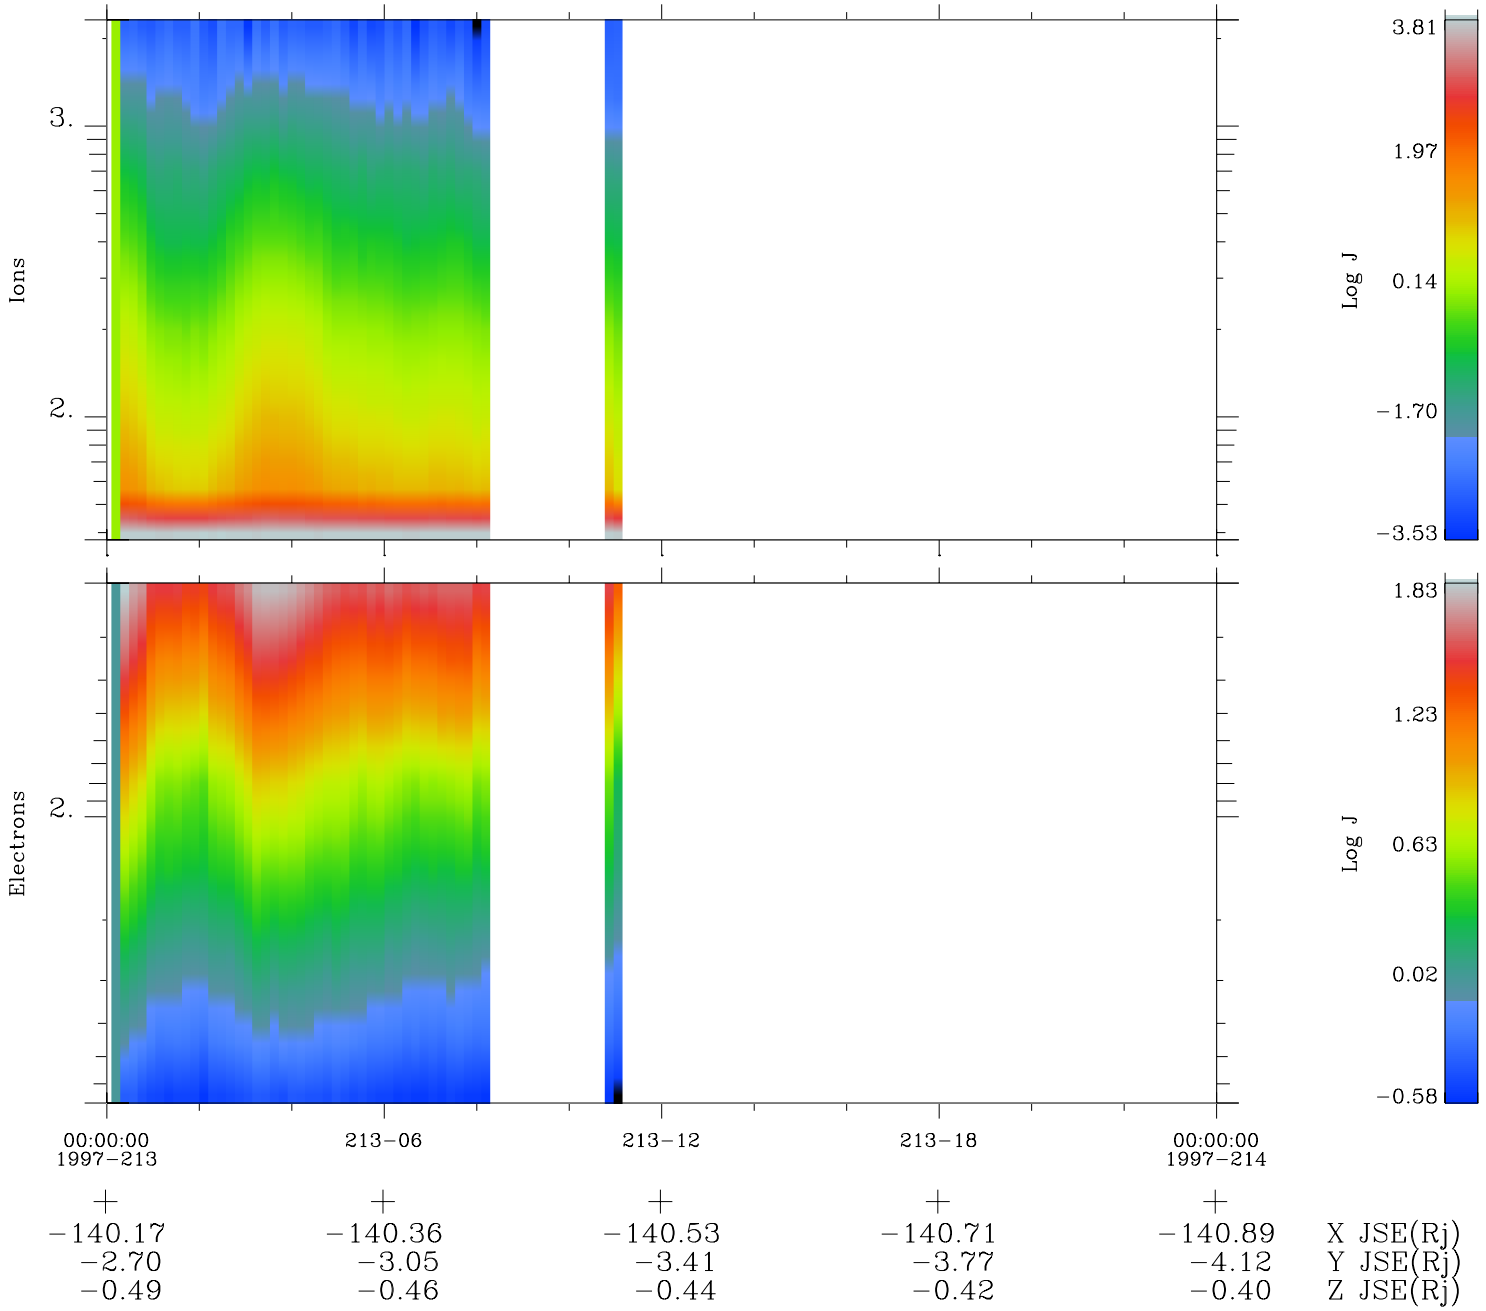

# Galileo EPD Real Time Omni Spectrum 97213

Software Version: RTSPEC\_OMNI V 1.20  
 Data Production: 06-03-00  
 Plot Production: Sat Sep 15 18:08:22 2001  
 Color File: wondr3  
 Geofactor File: 1.1

◇ = Jupiter look direction  
 □ = Corotation look direction