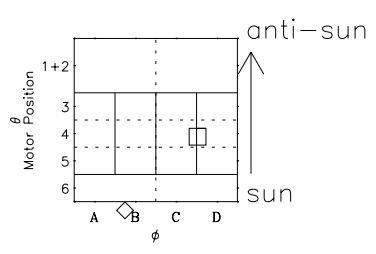

# Galileo EPD Real Time Omni Spectrum 97213

Software Version: RTSPEC\_OMNI V 1.20  
 Data Production: 06-03-00  
 Plot Production: Sat Sep 15 18:08:22 2001  
 Color File: wondr3  
 Geofactor File: 1.1

◇ = Jupiter look direction  
 □ = Corotation look direction