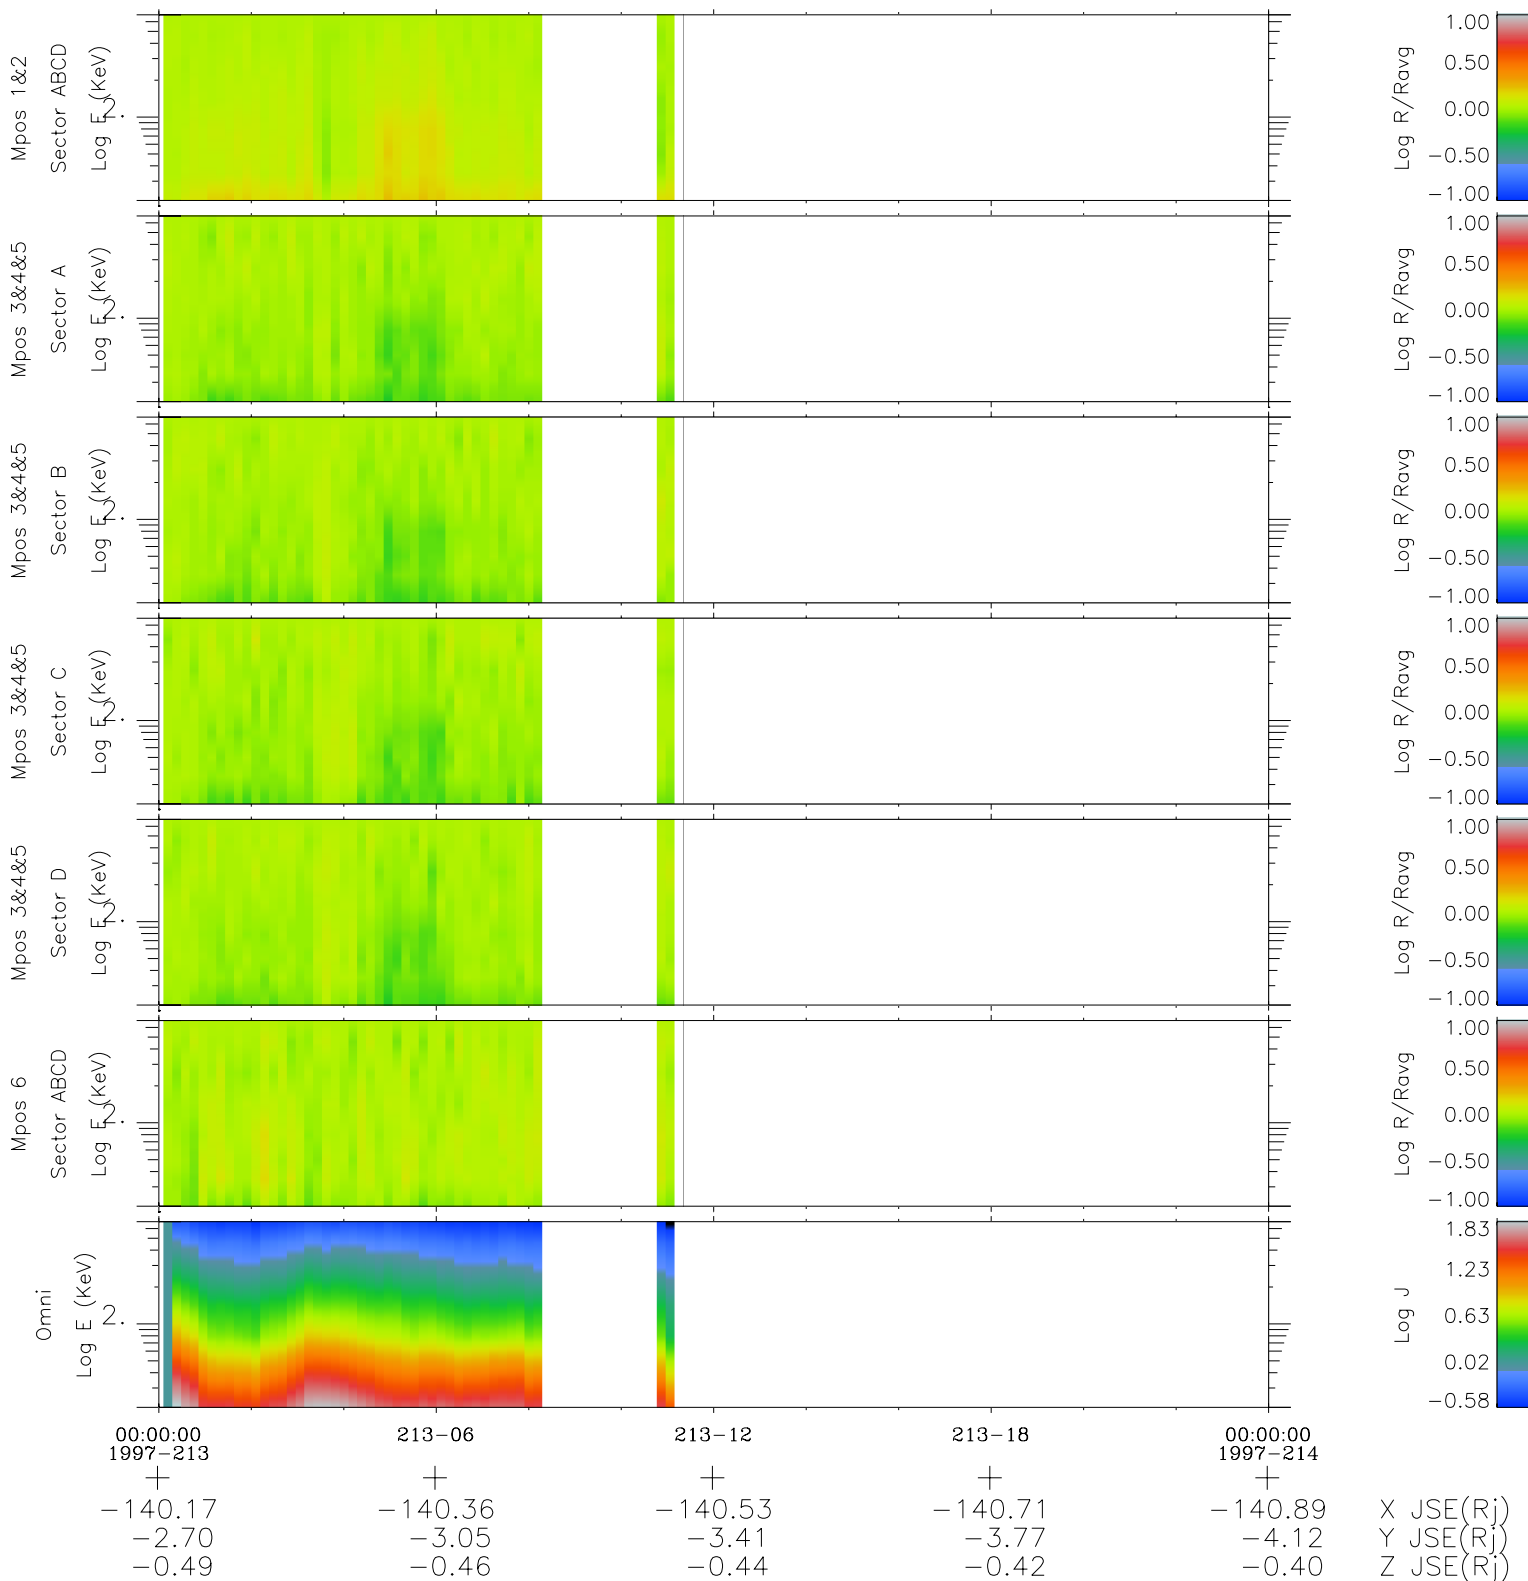

# Galileo EPD Real Time R6 Electrons Spectra 97213

Software Version: RTSPEC\_R6 V 1.20  
 Data Production: 06-03-00  
 Plot Production: Sat Sep 15 18:08:18 2001  
 Color File: wondr3  
 Geofactor File: 1.1

- ◇ = Jupiter look direction
- = Corotation look direction