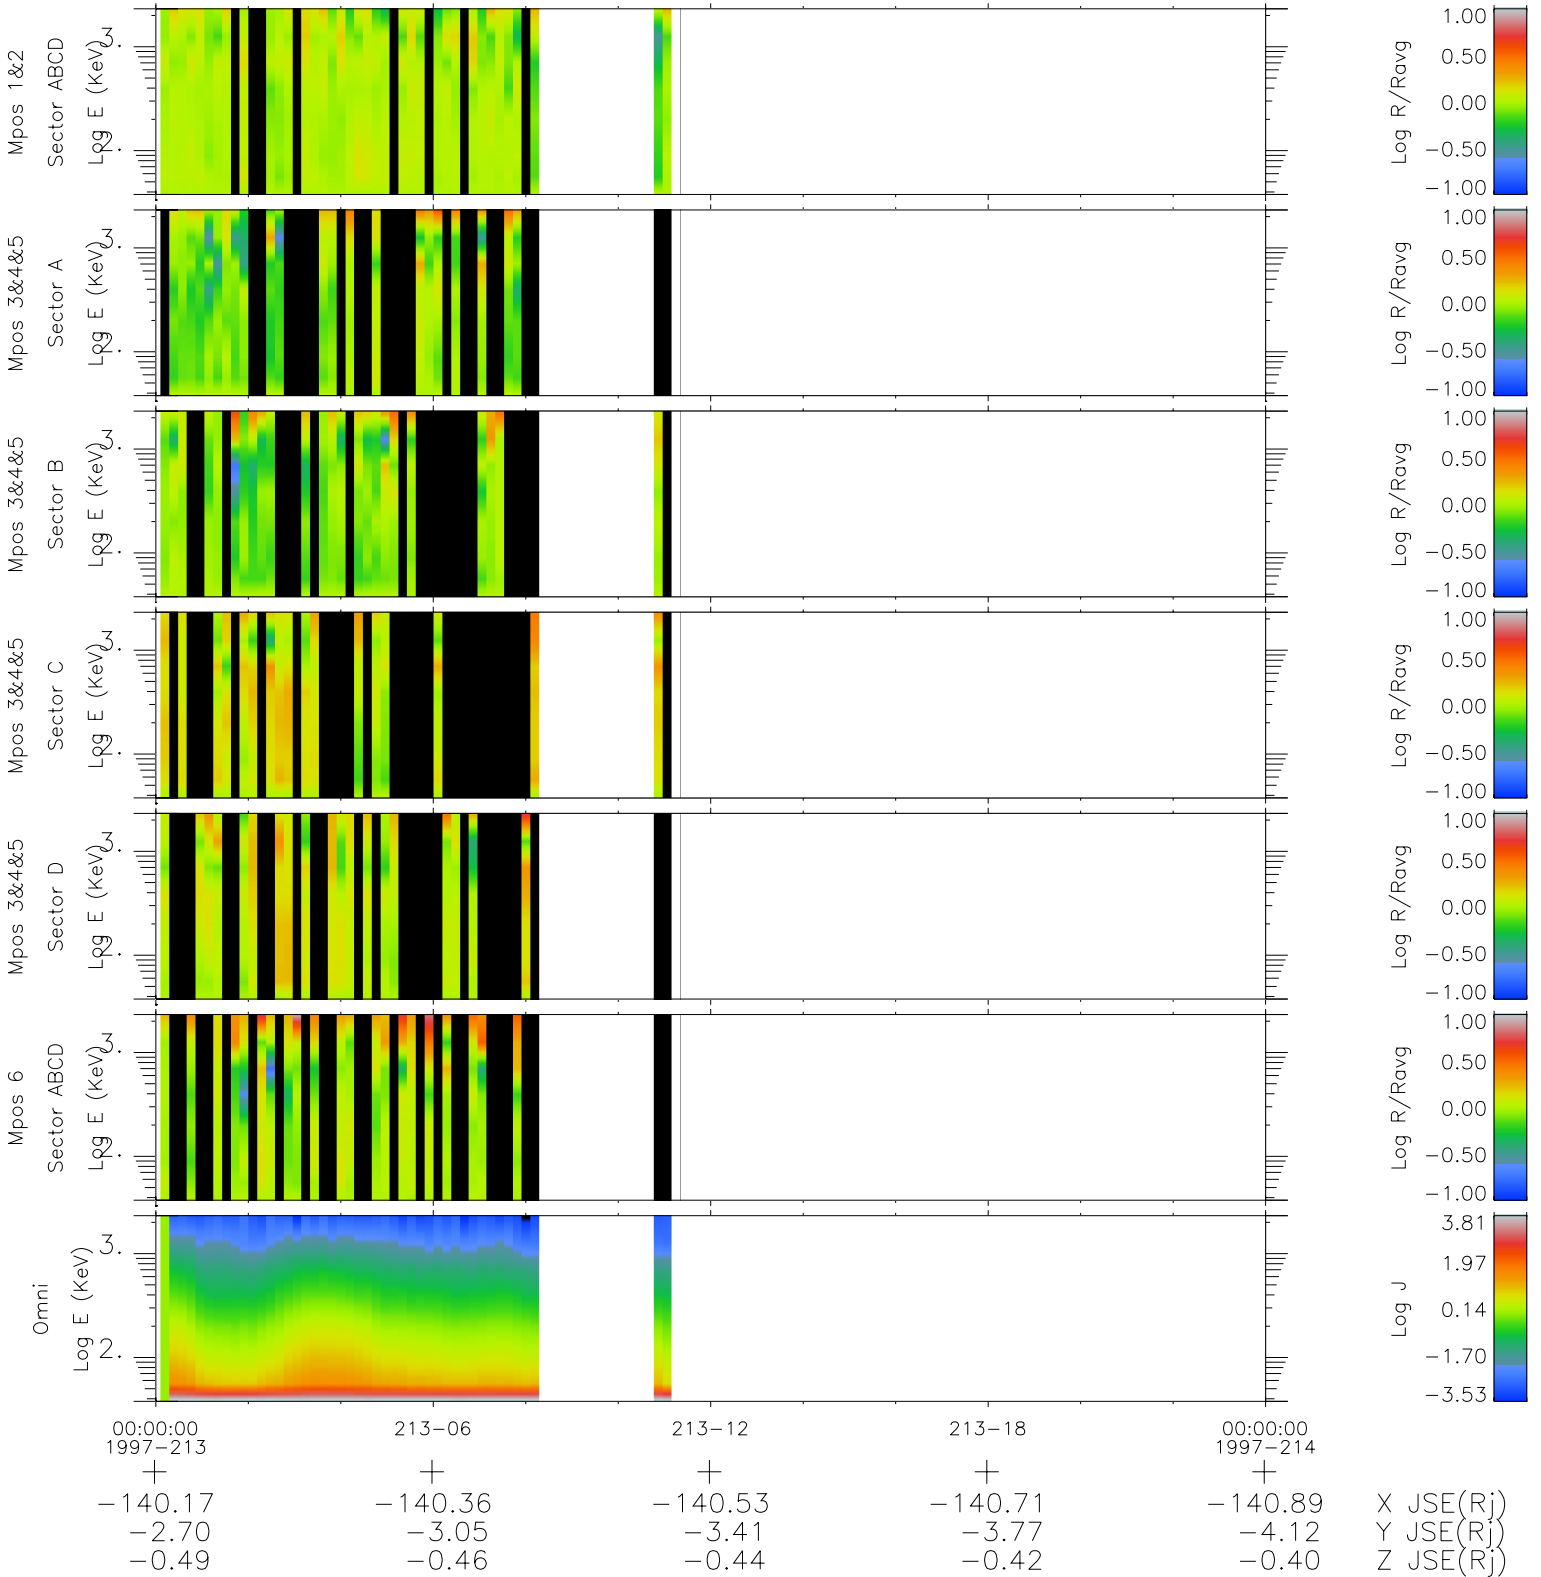

Galileo EPD Real Time R6 Ions Spectra 97213

Software Version: RTSPEC_R6 V 1.20
 Data Production: 06-03-00
 Plot Production: Sat Sep 15 18:08:12 2001
 Color File: wondr3
 Geofactor File: 1.1

- ◇ = Jupiter look direction
- = Corotation look direction