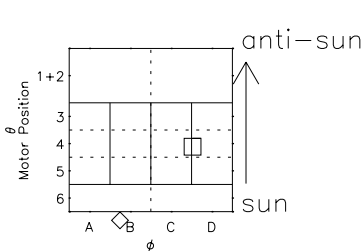

Galileo EPD Real Time R6 Ions Spectra 97213

Software Version: RTSPEC_R6 V 1.20
 Data Production: 06-03-00
 Plot Production: Sat Sep 15 18:08:12 2001
 Color File: wondr3
 Geofactor File: 1.1

- ◇ = Jupiter look direction
- = Corotation look direction