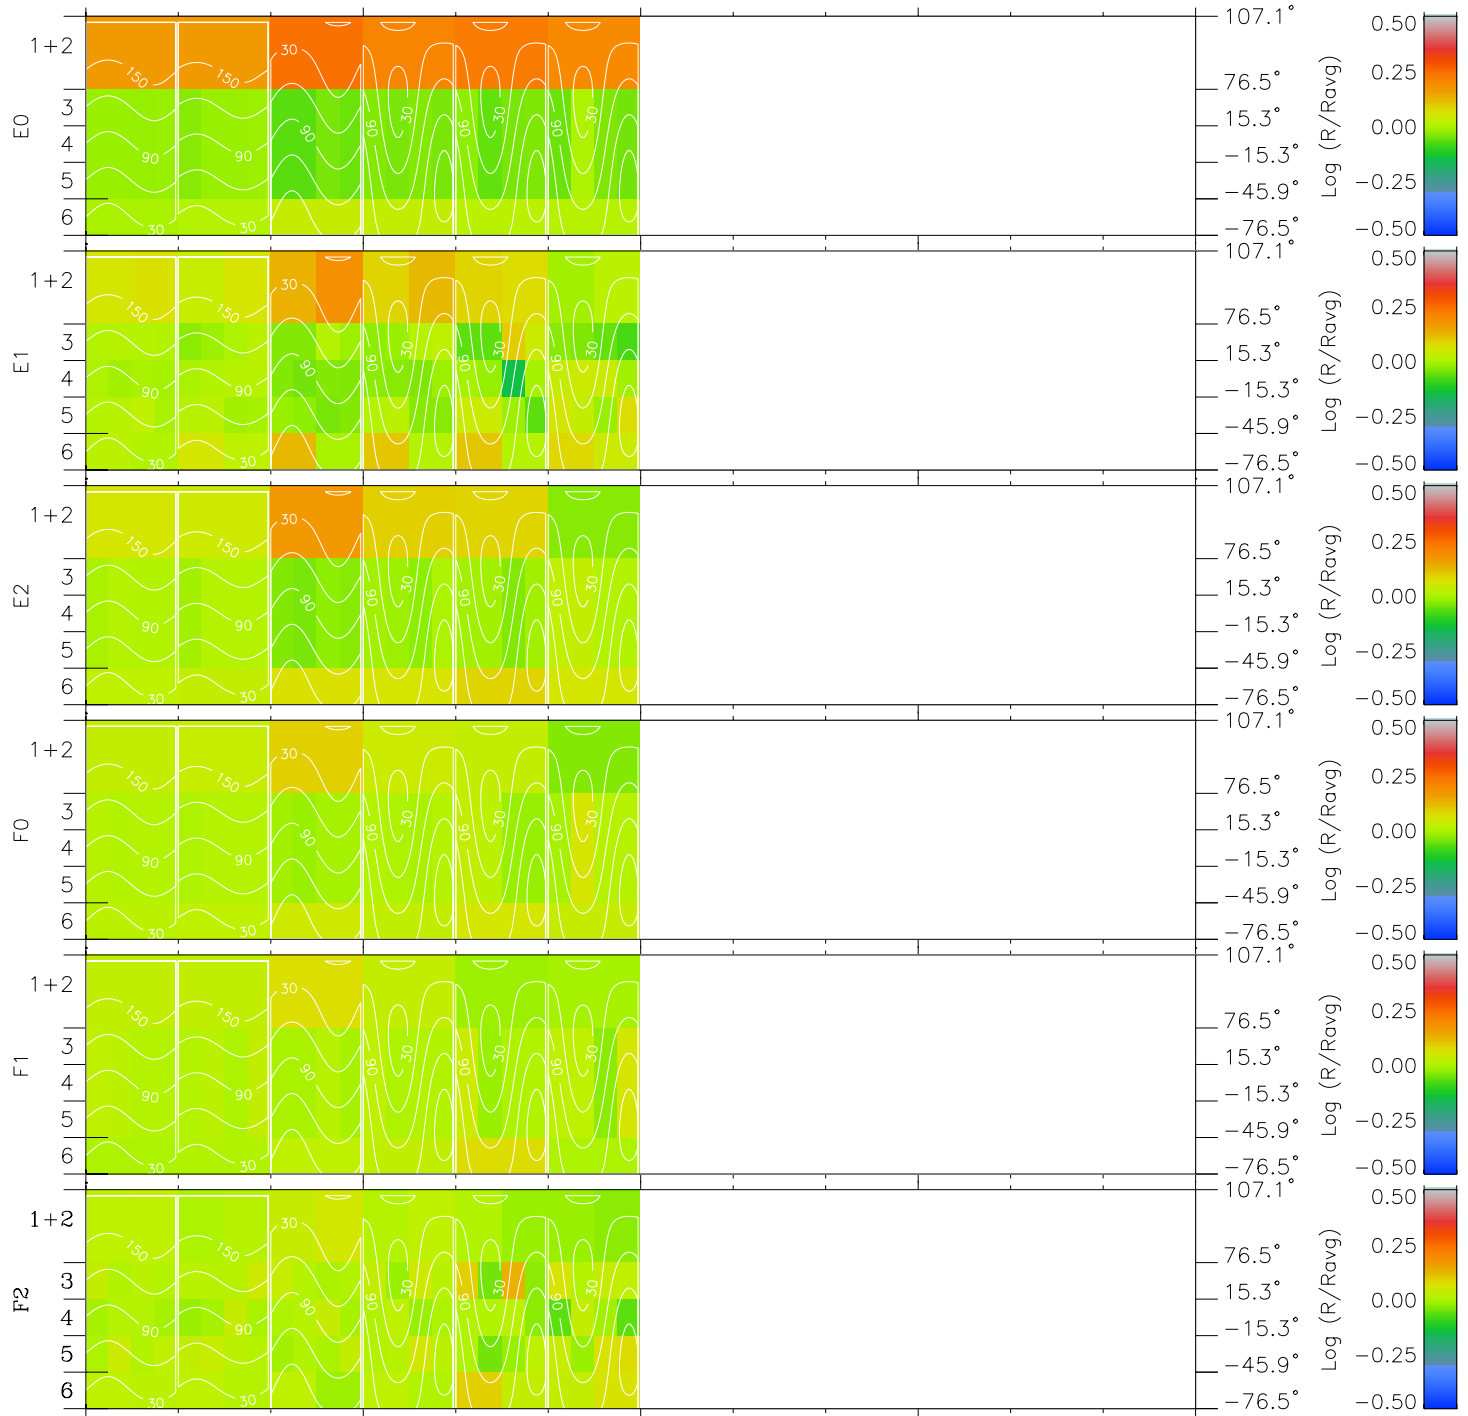

Galileo EPD Real Time All-Sky Anisotropies 97213

Software Version: RTSKY_MEAN V 1.20
 Data Production: 06-03-00
 Plot Production: Sat Sep 15 18:08:31 2001
 Color File: wondr3
 Geofactor File: 1.1

00:00:00 1997-213	213-06	213-12	213-18	00:00:00 1997-214	X JSE(R _j)
+	+	+	+	+	Y JSE(R _j)
-140.17	-140.36	-140.53	-140.71	-140.89	Z JSE(R _j)
-2.70	-3.05	-3.41	-3.77	-4.12	
-0.49	-0.46	-0.44	-0.42	-0.40	

- ◇ = Jupiter look direction
- = Corotation look direction