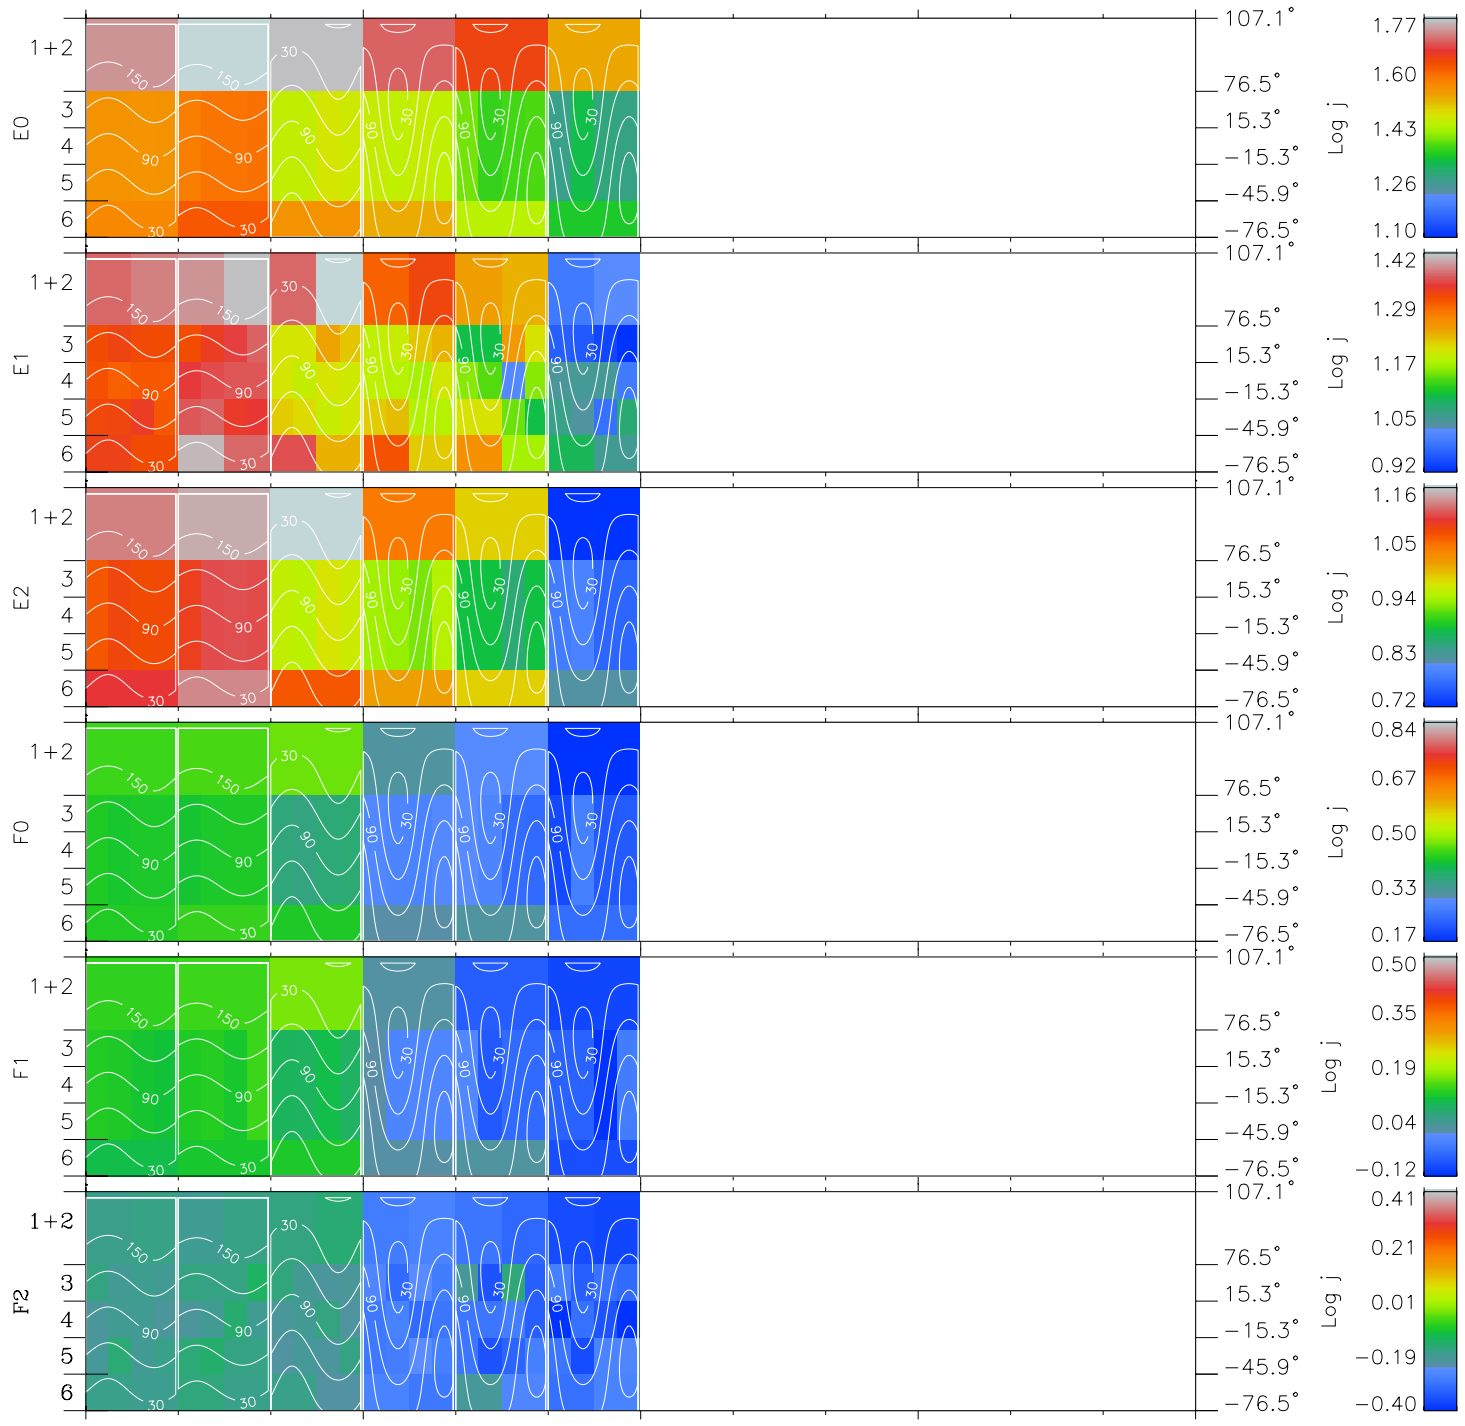

Galileo EPD Real Time All-Sky Anisotropies 97213

Software Version: RTSKY_FLUX V 1.20
 Data Production: 06-03-00
 Plot Production: Sat Sep 15 18:08:39 2001
 Color File: wondr3
 Geofactor File: 1.1

00:00:00 1997-213	213-06	213-12	213-18	00:00:00 1997-214	X JSE(R_j)	Y JSE(R_j)	Z JSE(R_j)
+ -140.17 -2.70 -0.49	+ -140.36 -3.05 -0.46	+ -140.53 -3.41 -0.44	+ -140.71 -3.77 -0.42	+ -140.89 -4.12 -0.40			

- ◇ = Jupiter look direction
- = Corotation look direction