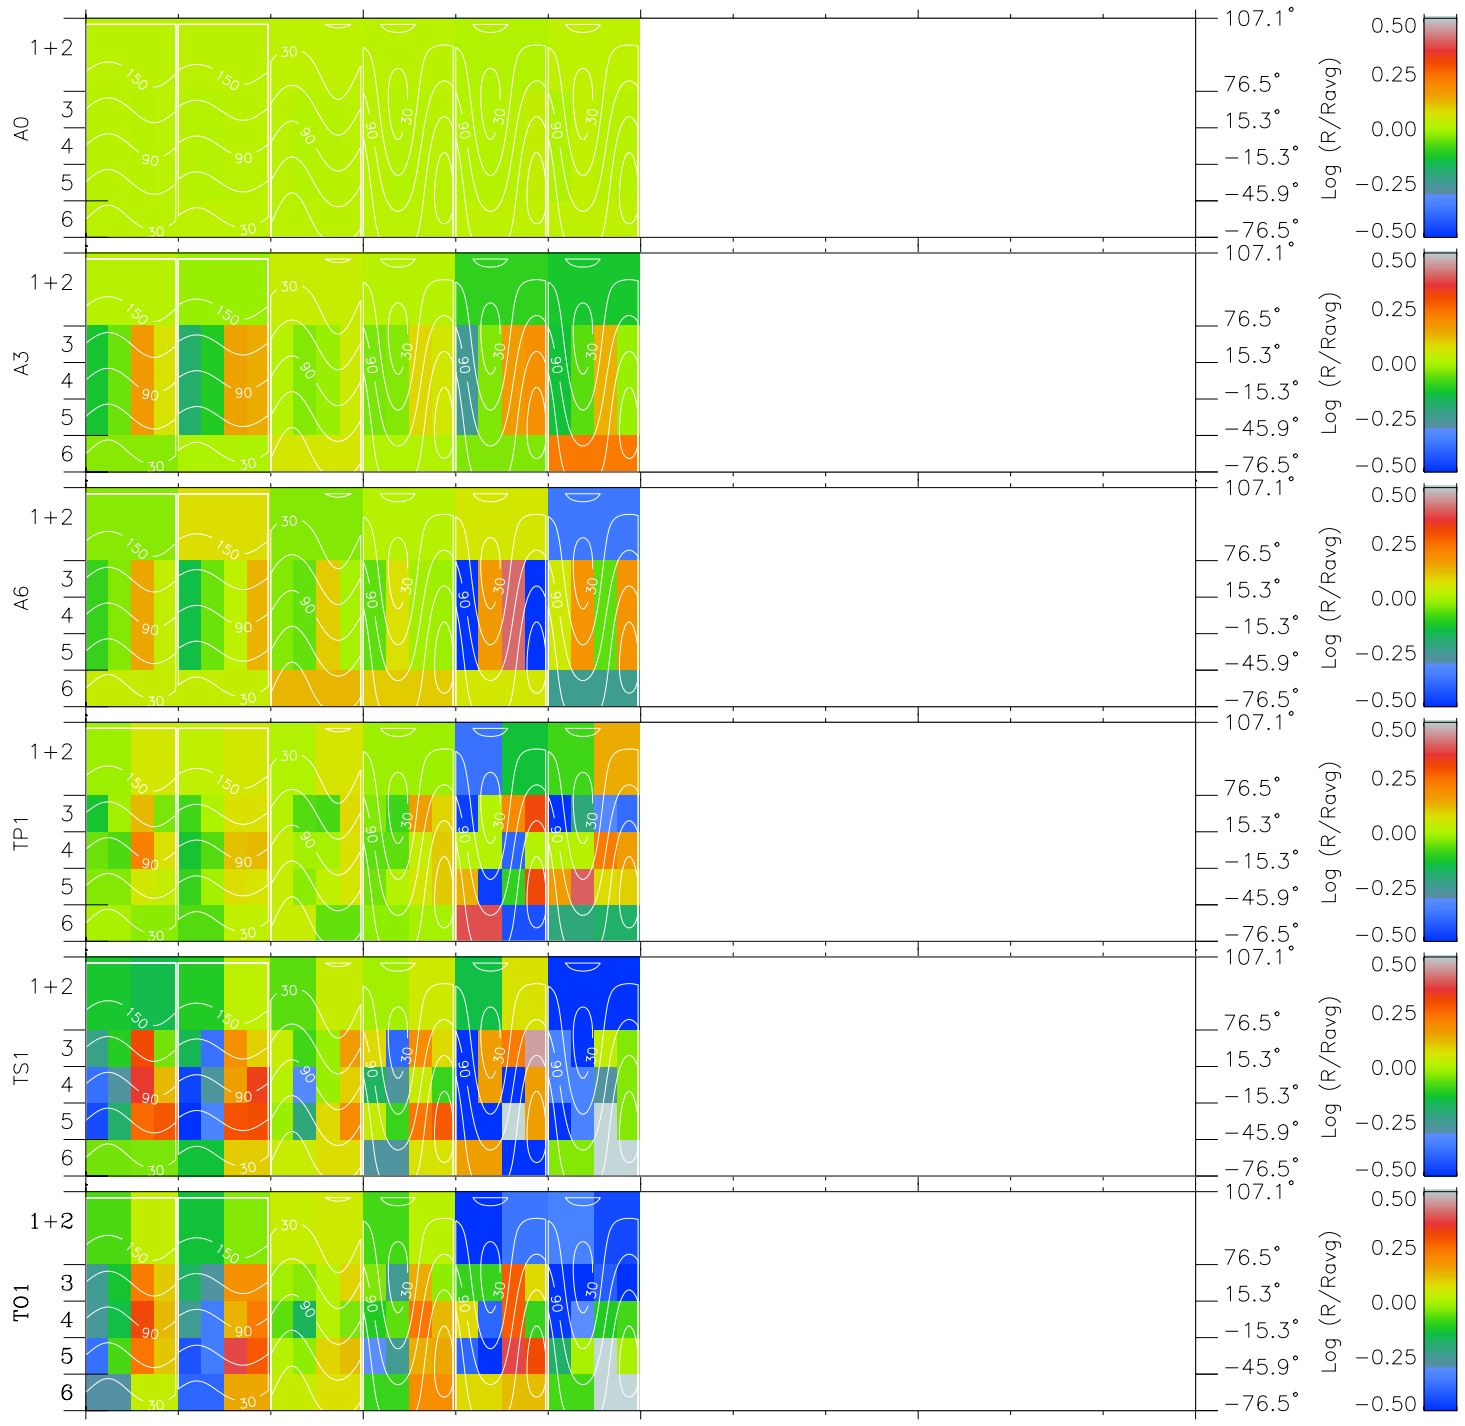

# Galileo EPD Real Time All-Sky Anisotropies 97213

Software Version: RTSKY\_MEAN V 1.20  
 Data Production: 06-03-00  
 Plot Production: Sat Sep 15 18:08:26 2001  
 Color File: wondr3  
 Geofactor File: 1.1

00:00:00 1997-213	213-06	213-12	213-18	00:00:00 1997-214	X JSE(R <sub>j</sub> )
+	+	+	+	+	Y JSE(R <sub>j</sub> )
-140.17	-140.36	-140.53	-140.71	-140.89	Z JSE(R <sub>j</sub> )
-2.70	-3.05	-3.41	-3.77	-4.12	
-0.49	-0.46	-0.44	-0.42	-0.40	

- ◇ = Jupiter look direction
- = Corotation look direction