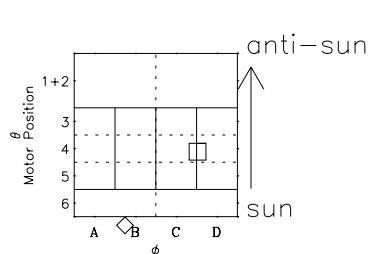

Galileo EPD Real-Time Omni 97213

Software Version: RTLINE_OMNI V 1.20
Data Production: 06-03-00
Plot Production: Sat Sep 15 18:09:37 2001

- ◇ = Jupiter look direction
- = Corotation look direction