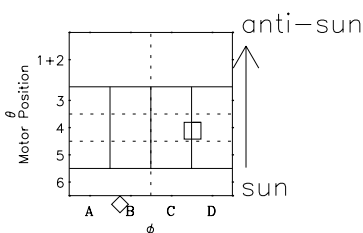

Galileo EPD Real-Time Six-Sector 97213

Software Version: RTLINE_R6 V 1.20
Data Production: 06-03-00
Plot Production: Sat Sep 15 18:09:42 2001

◇ = Jupiter look direction
□ = Corotation look direction