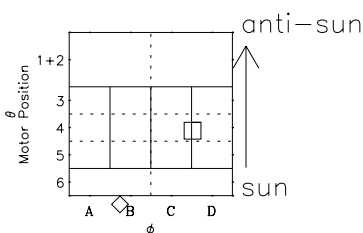

# Galileo EPD Real-Time Six-Sector 97213

Software Version: RTLINE\_R6 V 1.20  
Data Production: 06-03-00  
Plot Production: Sat Sep 15 18:09:41 2001

- ◇ = Jupiter look direction
- = Corotation look direction