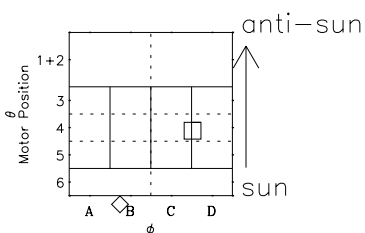

# Galileo EPD Real-Time Six-Sector 97213

Software Version: RTLINE\_R6 V 1.20  
Data Production: 06-03-00  
Plot Production: Sat Sep 15 18:09:40 2001

◇ = Jupiter look direction  
□ = Corotation look direction