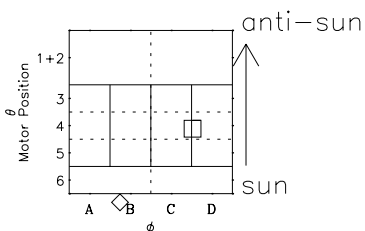

Galileo EPD Real-Time Six-Sector 97213

Software Version: RTLINE_R6 V 1.20
Data Production: 06-03-00
Plot Production: Sat Sep 15 18:09:40 2001

◇ = Jupiter look direction
□ = Corotation look direction