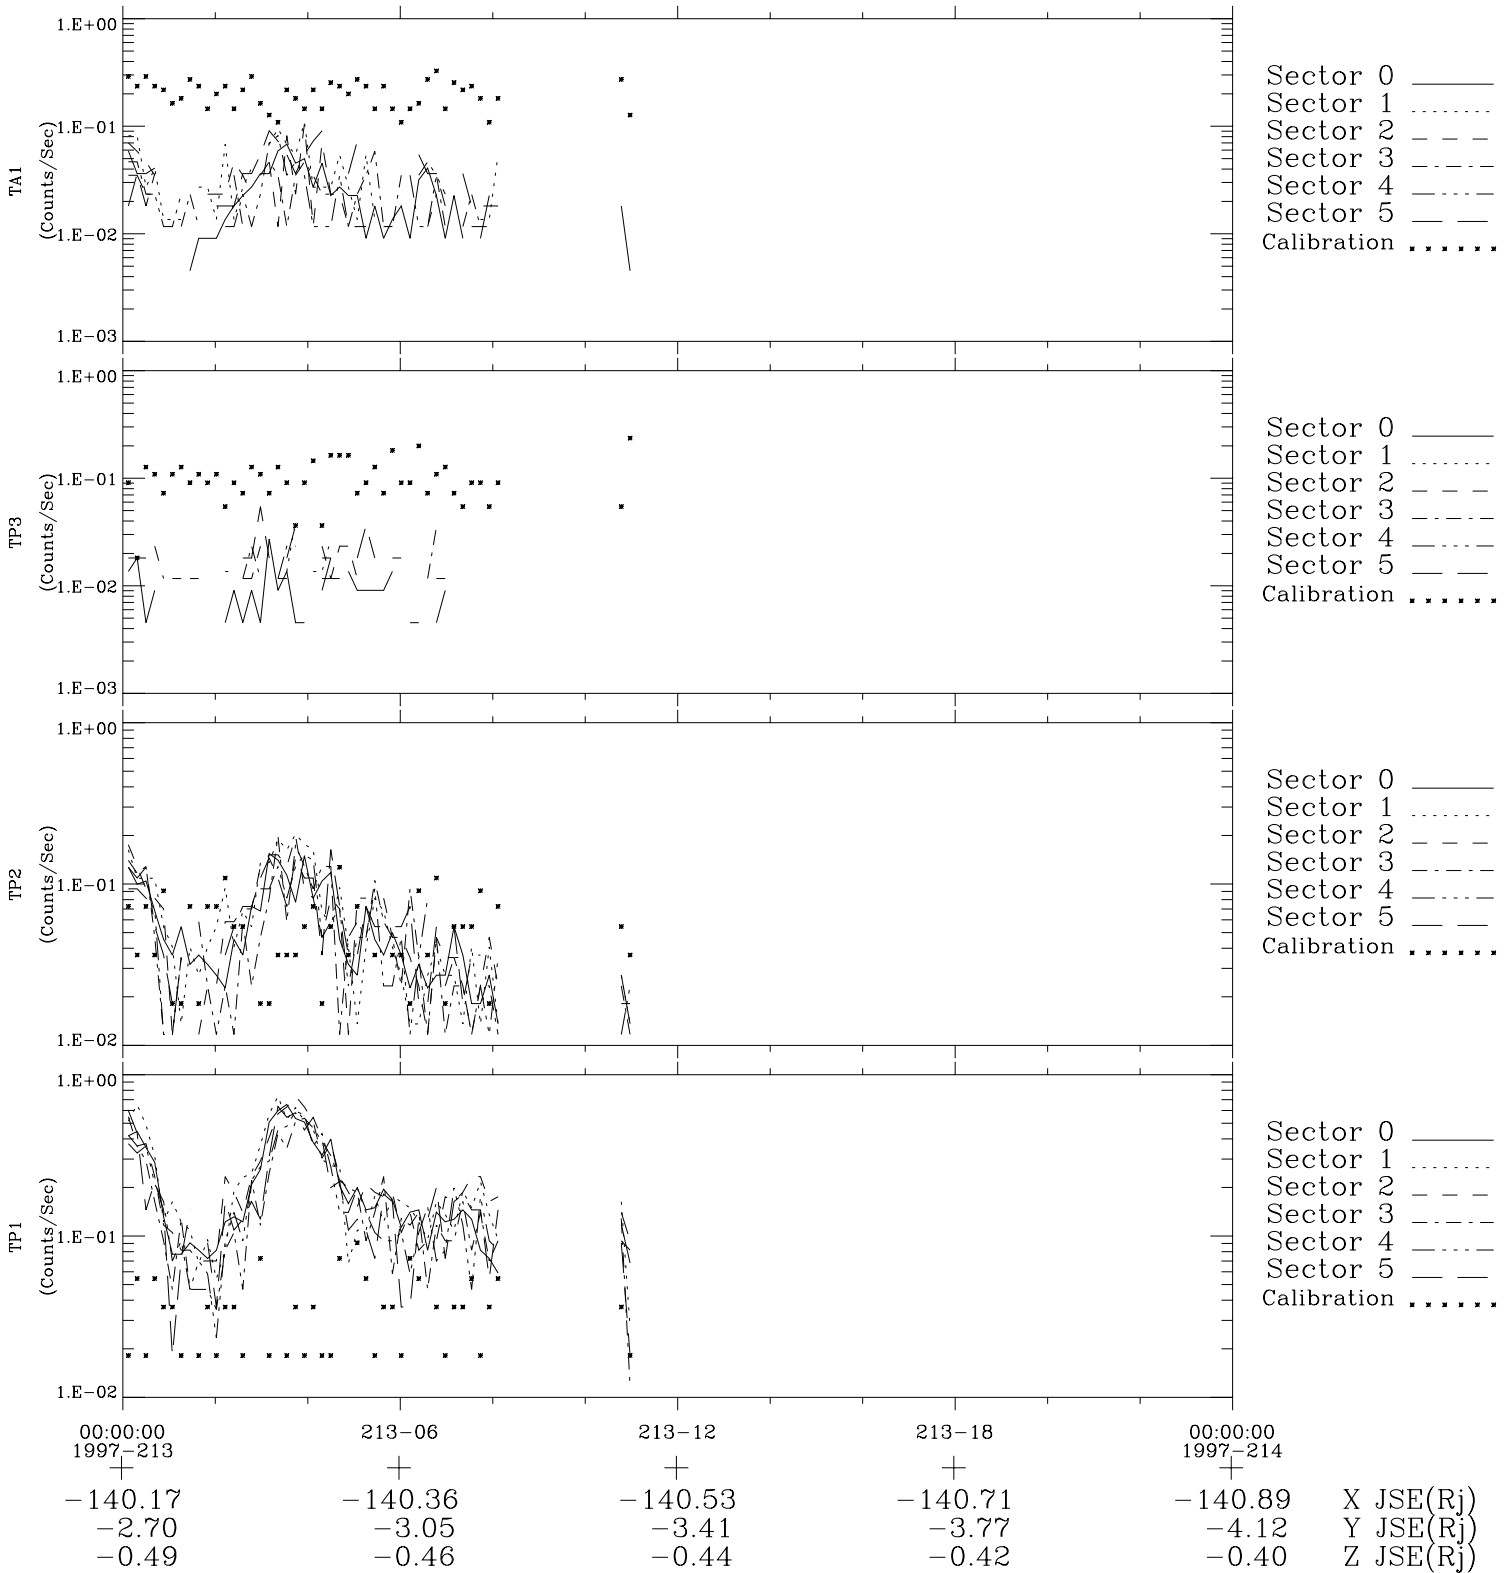

Galileo EPD Real-Time Six-Sector 97213

Software Version: RTLINE_R6 V 1.20
Data Production: 06-03-00
Plot Production: Sat Sep 15 18:09:40 2001

◇ = Jupiter look direction
□ = Corotation look direction