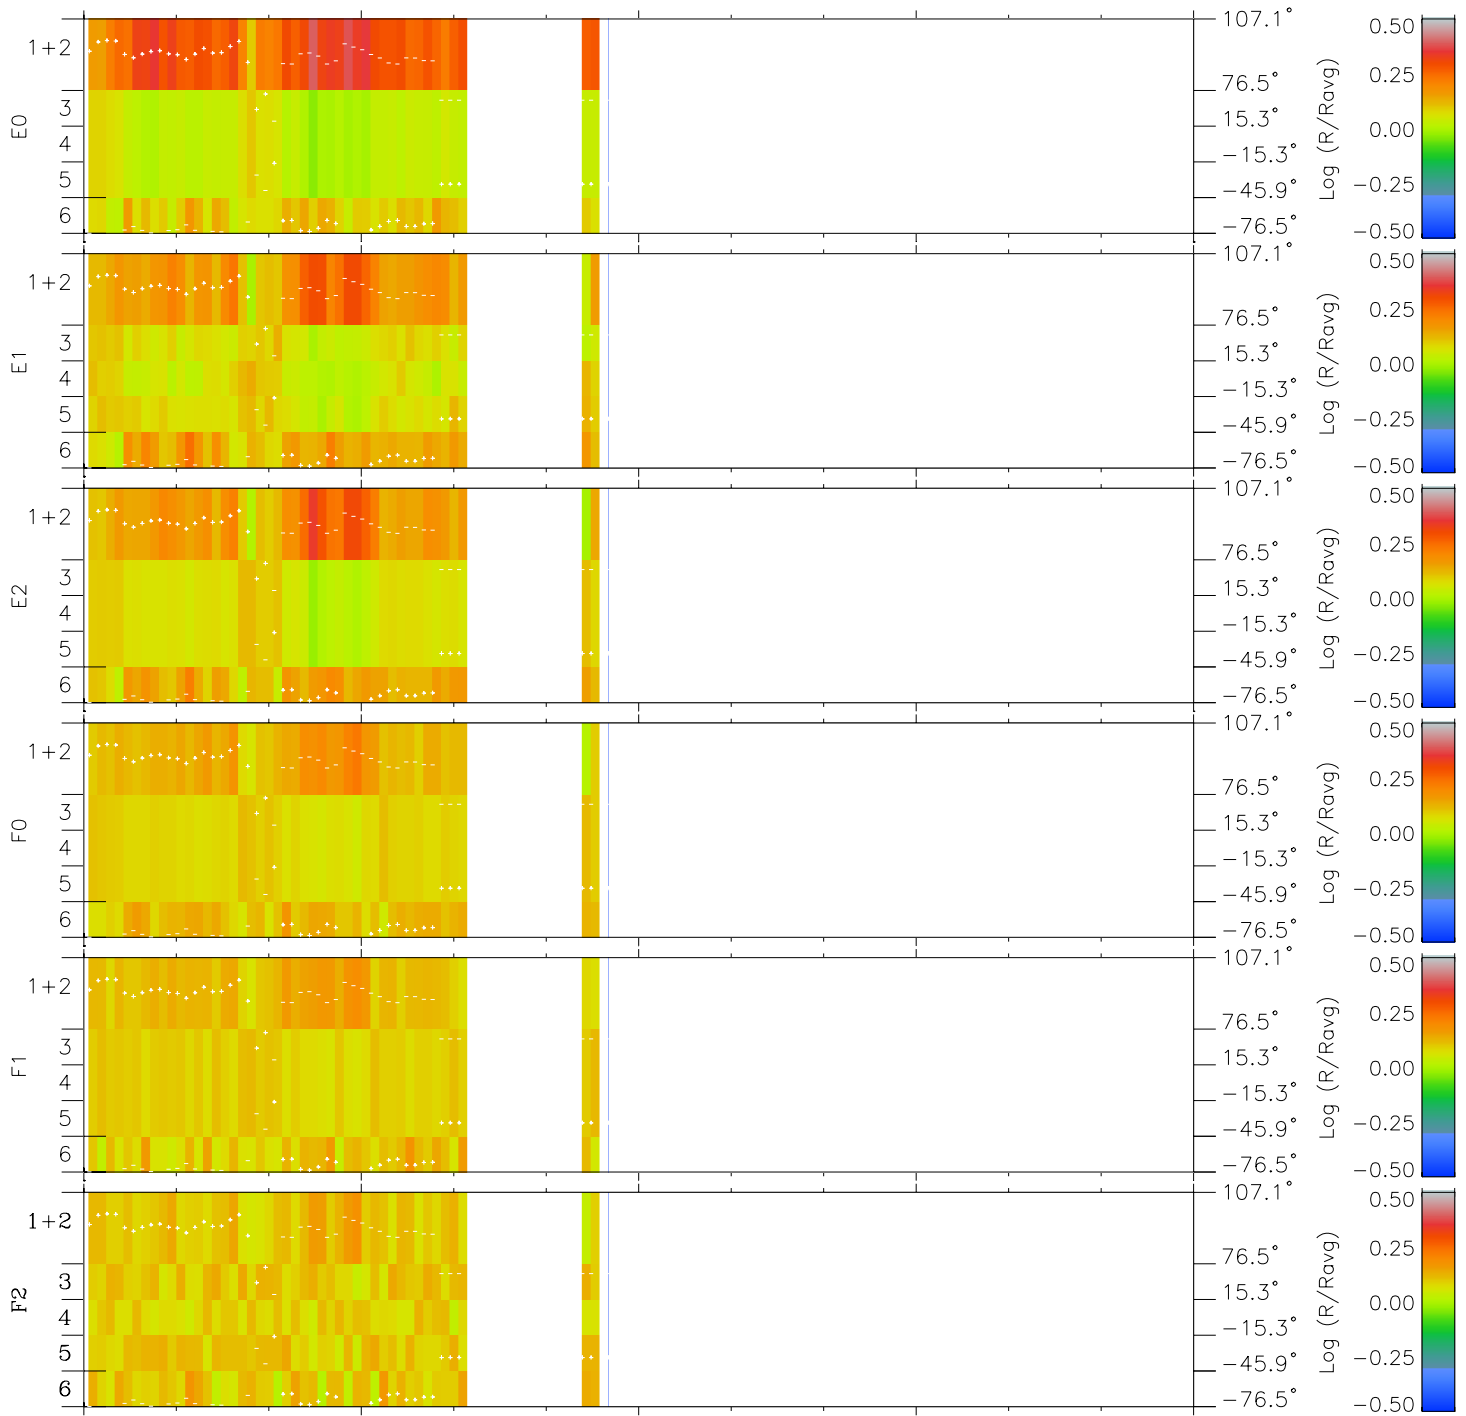

Galileo EPD Real Elevation Anisotropies 97213

Software Version: RTELEV_MEAN V 1.20
 Data Production: 06-03-00
 Plot Production: Sat Sep 15 18:08:56 2001
 Color File: wondr3
 Geofactor File: 1.1

00:00:00 1997-213	213-06	213-12	213-18	00:00:00 1997-214	X JSE(R _j)
+	+	+	+	+	Y JSE(R _j)
-140.17	-140.36	-140.53	-140.71	-140.89	Z JSE(R _j)
-2.70	-3.05	-3.41	-3.77	-4.12	
-0.49	-0.46	-0.44	-0.42	-0.40	

- ◇ = Jupiter look direction
- = Corotation look direction