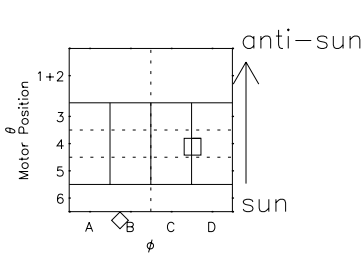

Galileo EPD Real Elevation Anisotropies 97213

Software Version: RTELEV_MEAN V 1.20
 Data Production: 06-03-00
 Plot Production: Sat Sep 15 18:08:56 2001
 Color File: wondr3
 Geofactor File: 1.1

00:00:00 1997-213	213-06	213-12	213-18	00:00:00 1997-214	X JSE(R _j)
+	+	+	+	+	Y JSE(R _j)
-140.17	-140.36	-140.53	-140.71	-140.89	Z JSE(R _j)
-2.70	-3.05	-3.41	-3.77	-4.12	
-0.49	-0.46	-0.44	-0.42	-0.40	

- ◇ = Jupiter look direction
- = Corotation look direction