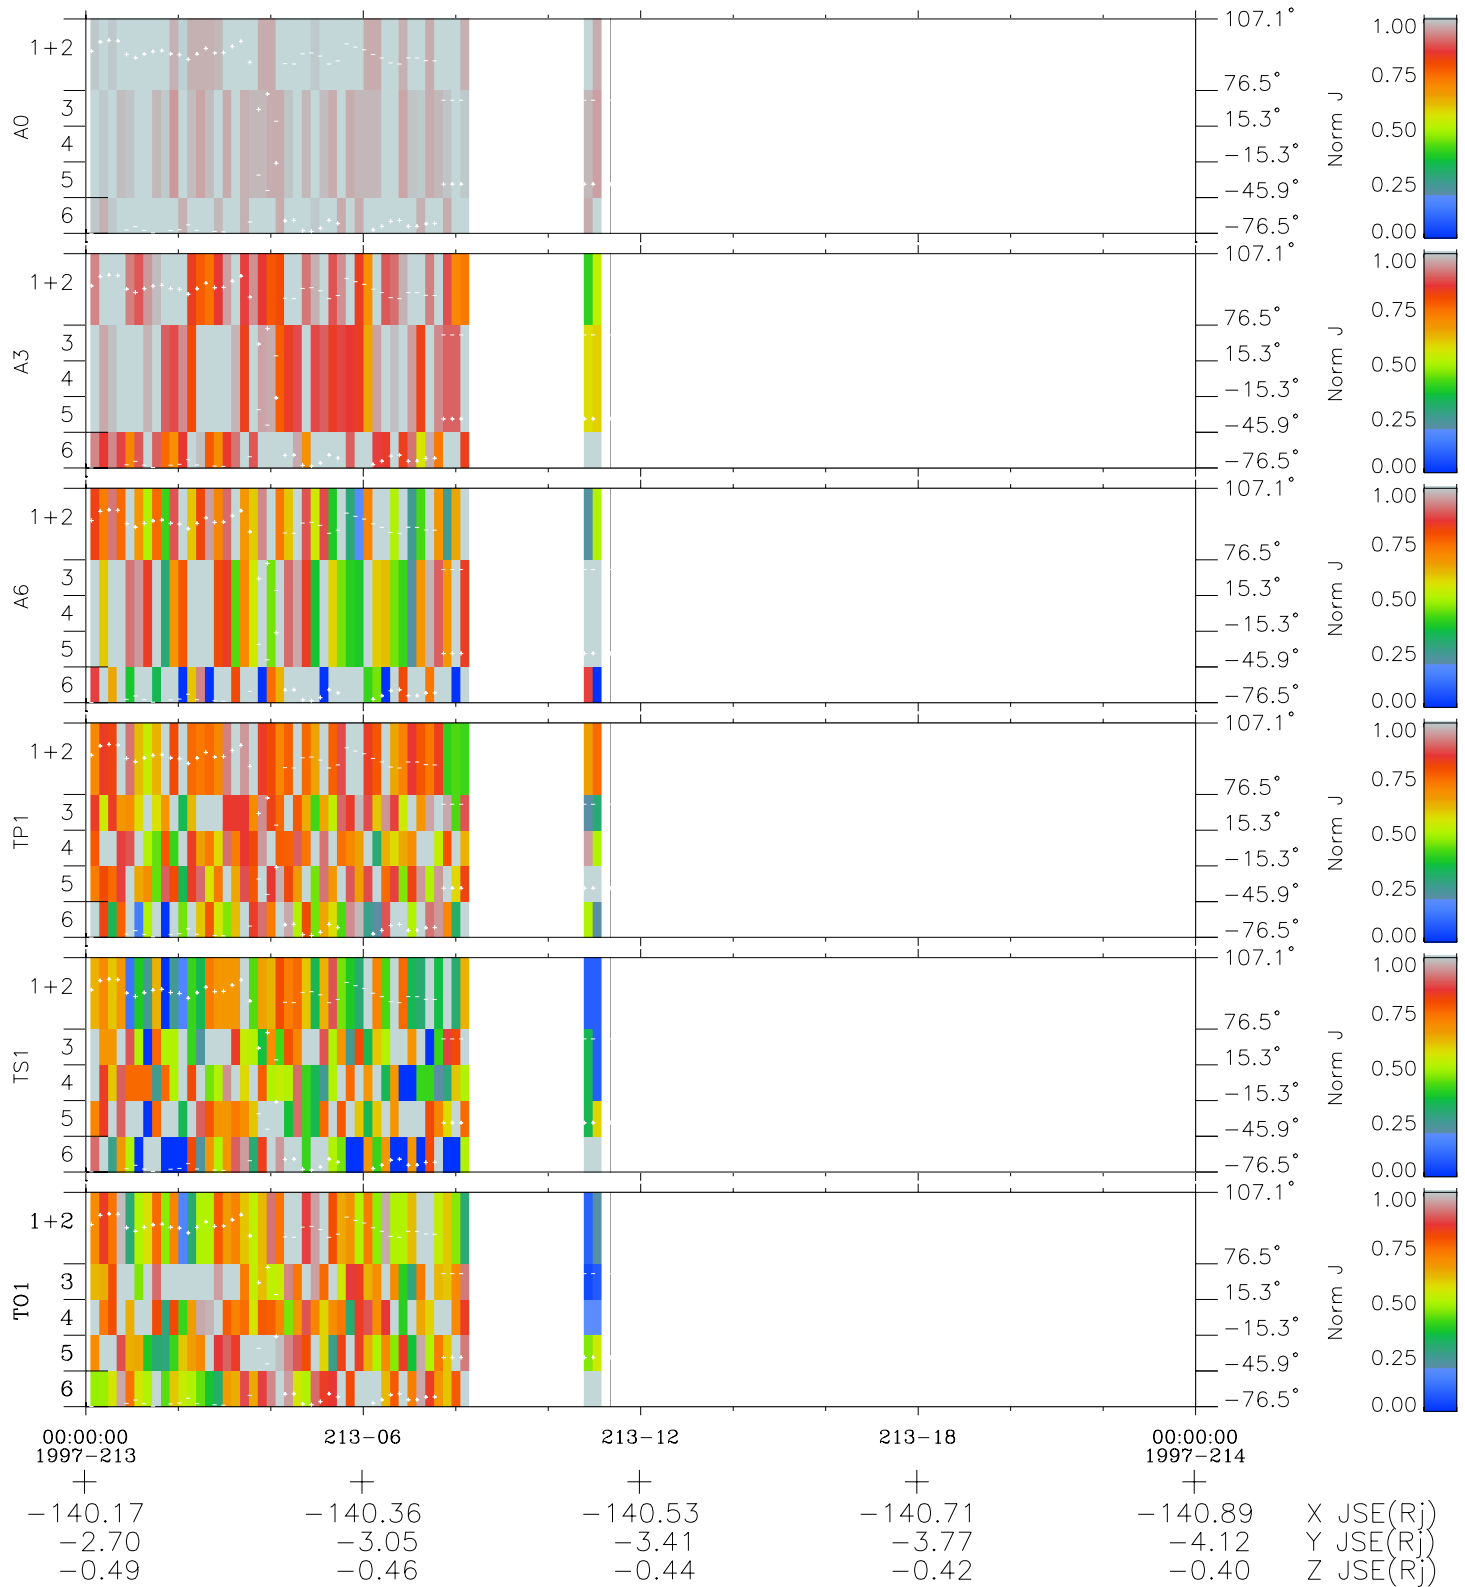

Galileo EPD Real Elevation Anisotropies 97213

Software Version: RTELEV_NORM V 1.20
Data Production: 06-03-00
Plot Production: Sat Sep 15 18:09:07 2001
Color File: wondr3
Geofactor File: 1.1

- ◇ = Jupiter look direction
- = Corotation look direction