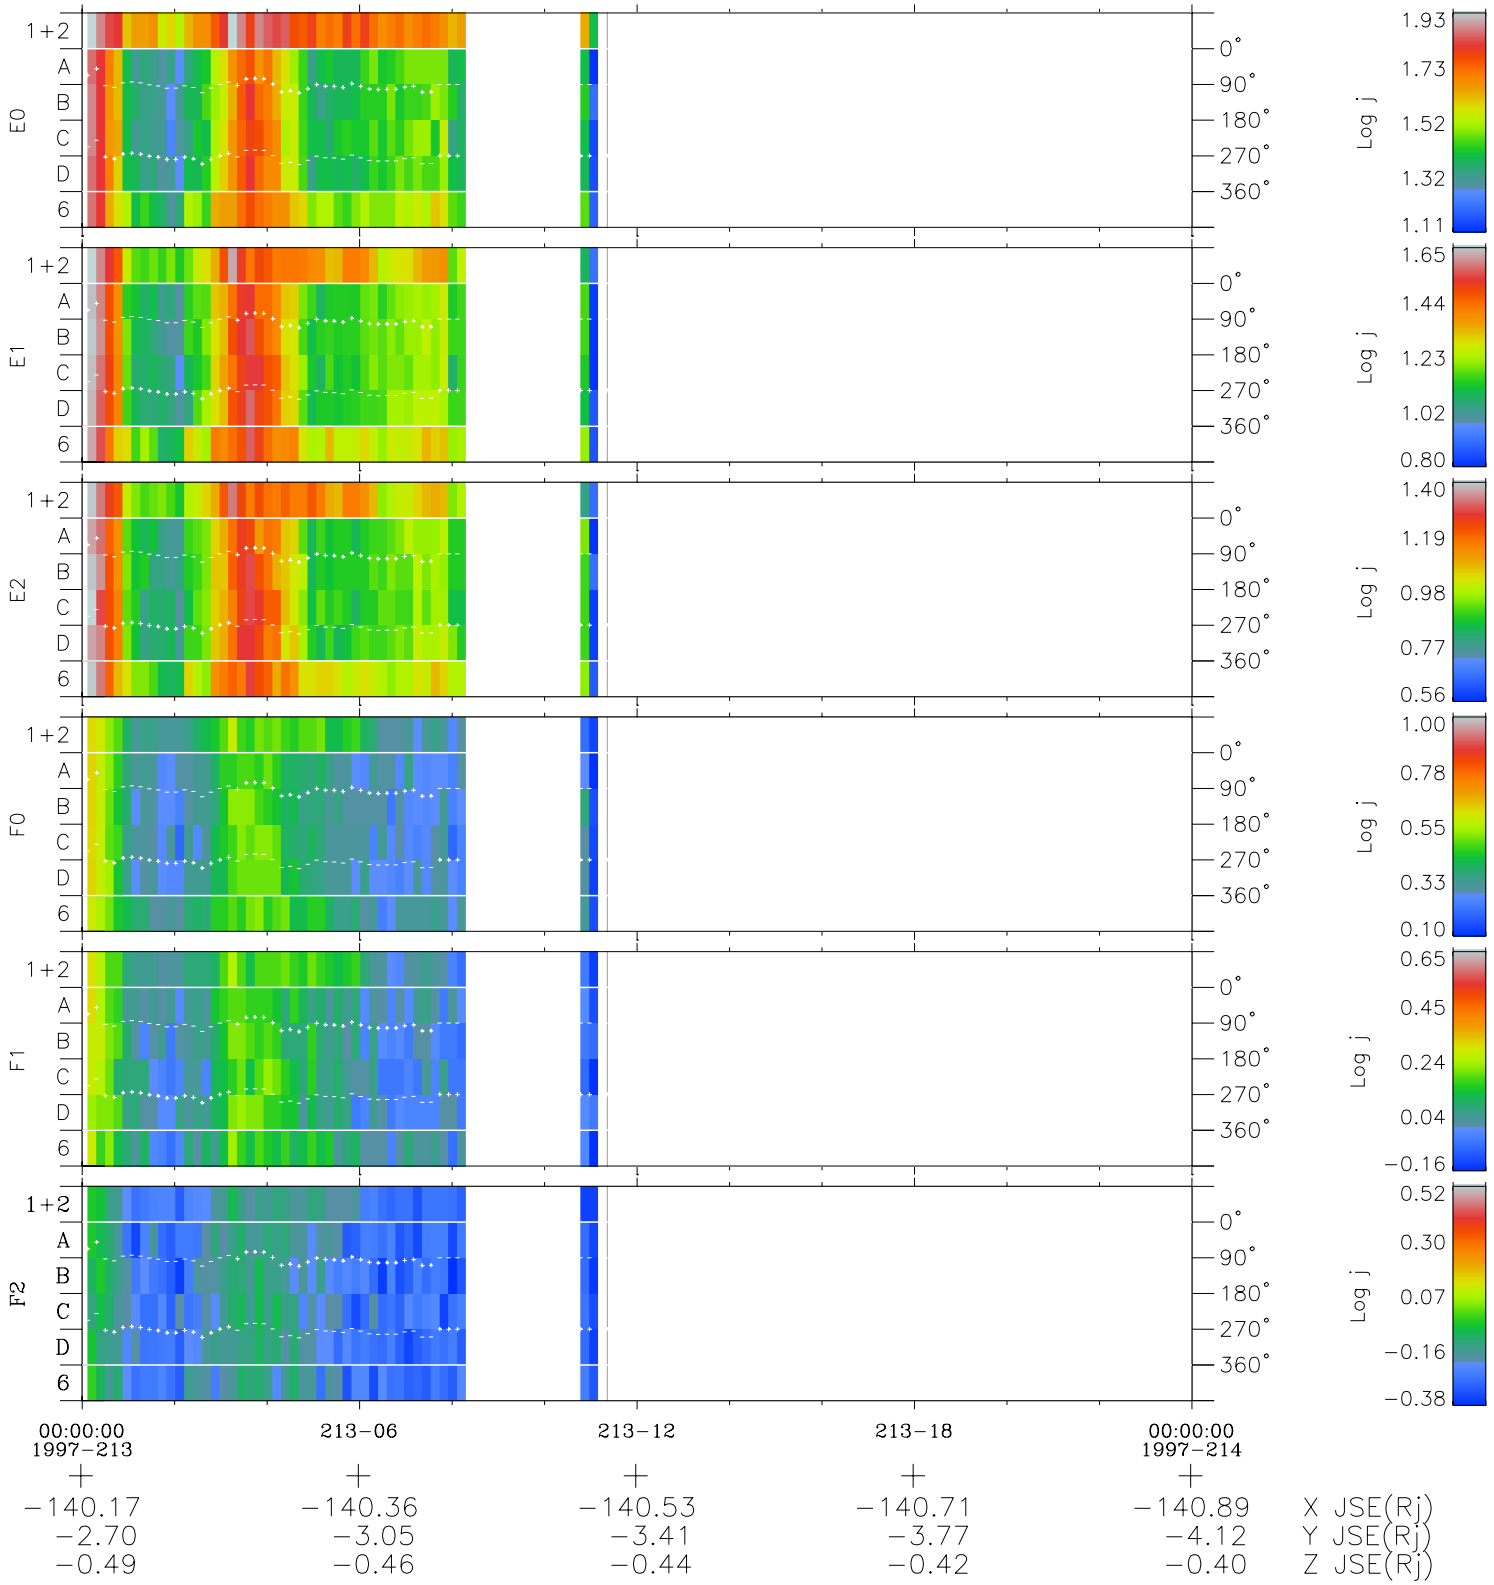

# Galileo EPD Real Time Azimuth Anisotropies 97213

Software Version: RTAZIM\_FLUX V 1.20  
Data Production: 06-03-00  
Plot Production: Sat Sep 15 18:09:25 2001  
Color File: wondr3  
Geofactor File: 1.1

◇ = Jupiter look direction  
□ = Corotation look direction