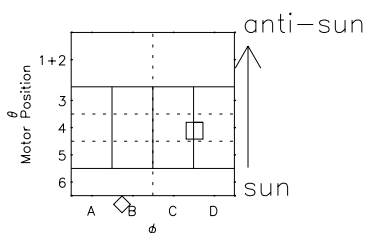

Galileo EPD Real Time Azimuth Anisotropies 97213

Software Version: RTAZIM_NORM V 1.20
Data Production: 06-03-00
Plot Production: Sat Sep 15 18:09:28 2001
Color File: wondr3
Geofactor File: 1.1

- ◇ = Jupiter look direction
- = Corotation look direction