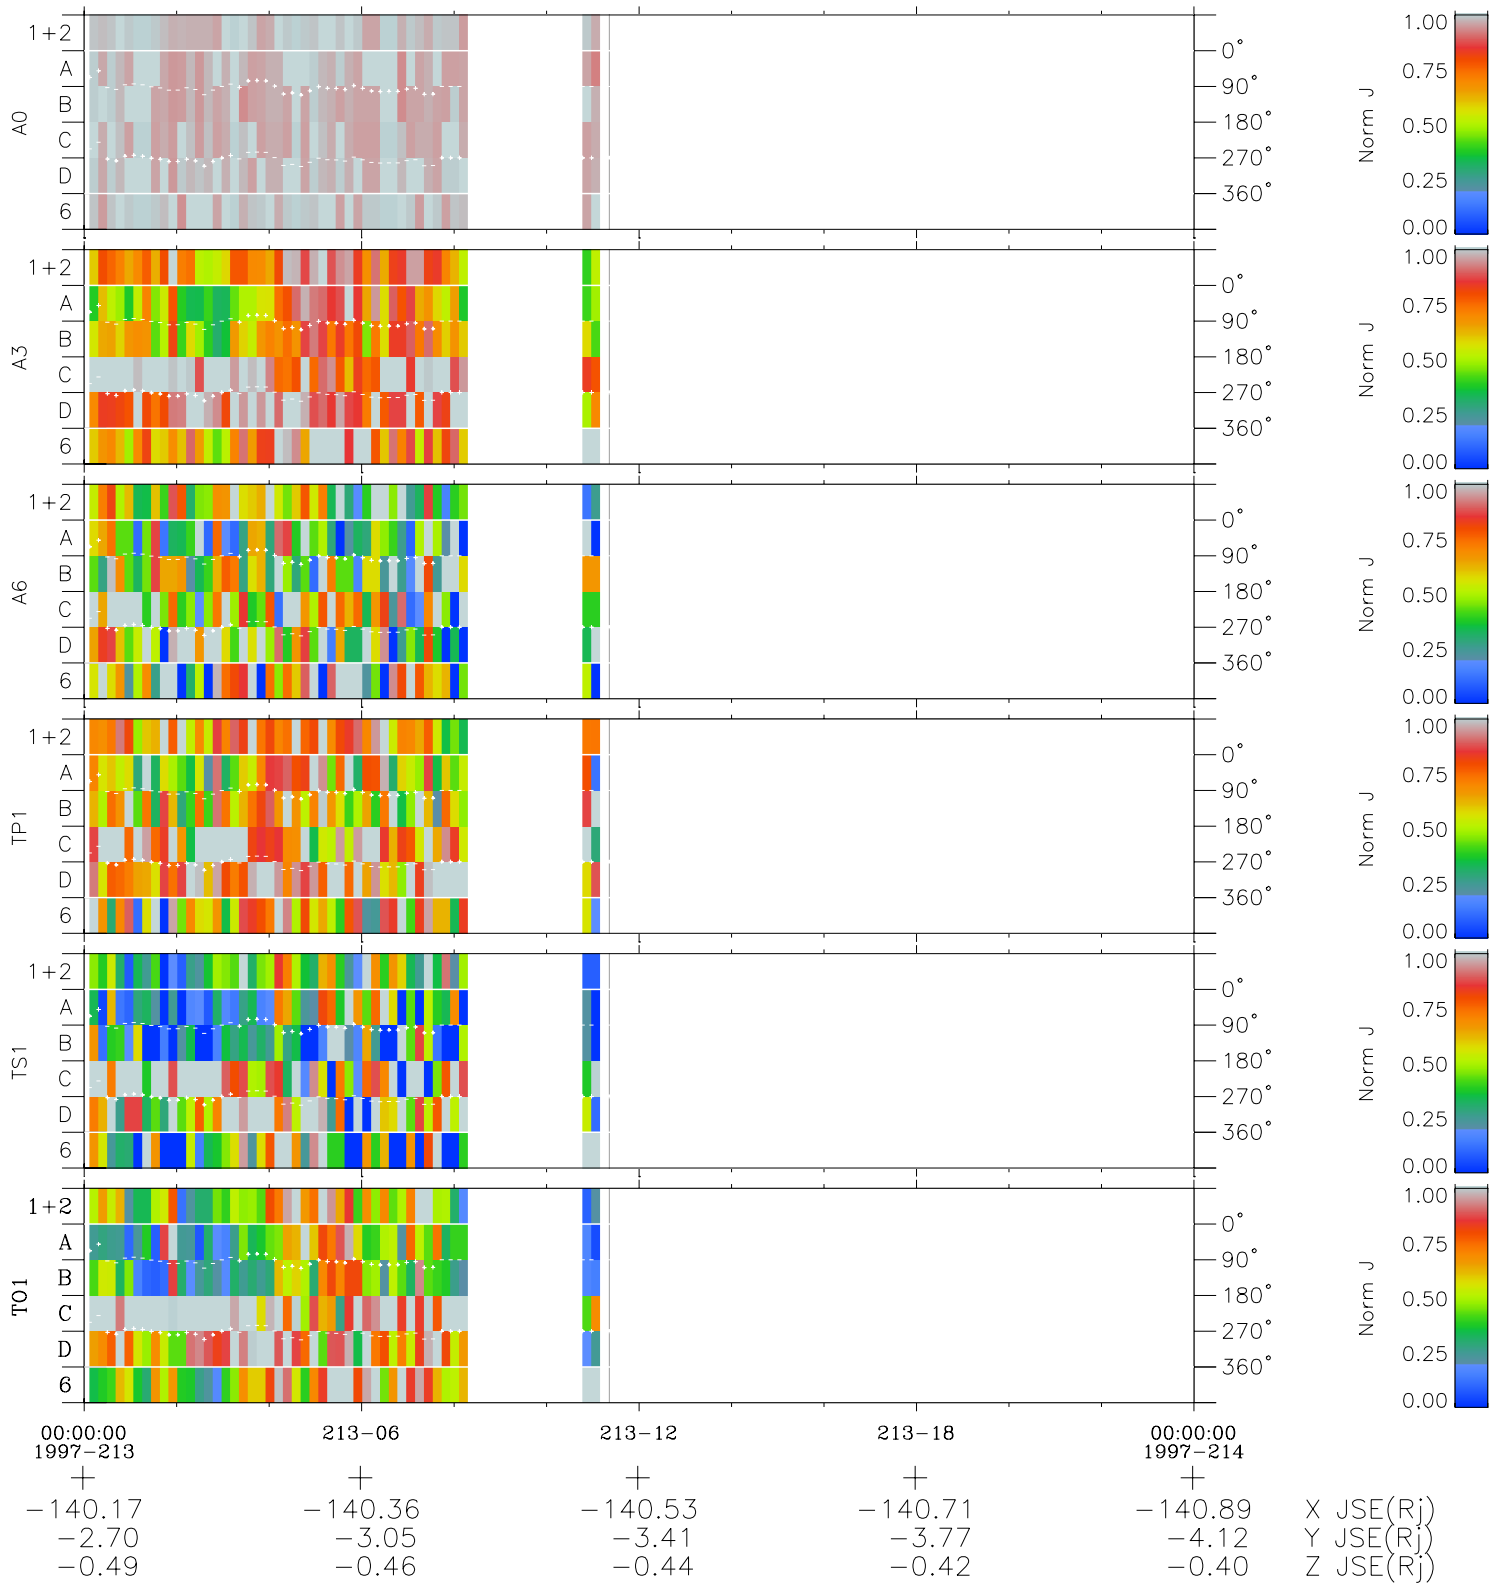

Galileo EPD Real Time Azimuth Anisotropies 97213

Software Version: RTAZIM_NORM V 1.20
Data Production: 06-03-00
Plot Production: Sat Sep 15 18:09:28 2001
Color File: wondr3
Geofactor File: 1.1

- ◇ = Jupiter look direction
- = Corotation look direction