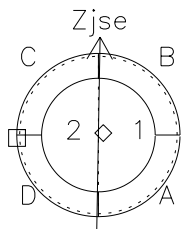

Galileo EPD Real Time Azimuth Anisotropies 97213

Software Version: RTAZIM_NORM V 1.20
Data Production: 06-03-00
Plot Production: Sat Sep 15 18:09:28 2001
Color File: wondr3
Geofactor File: 1.1

- ◇ = Jupiter look direction
- = Corotation look direction